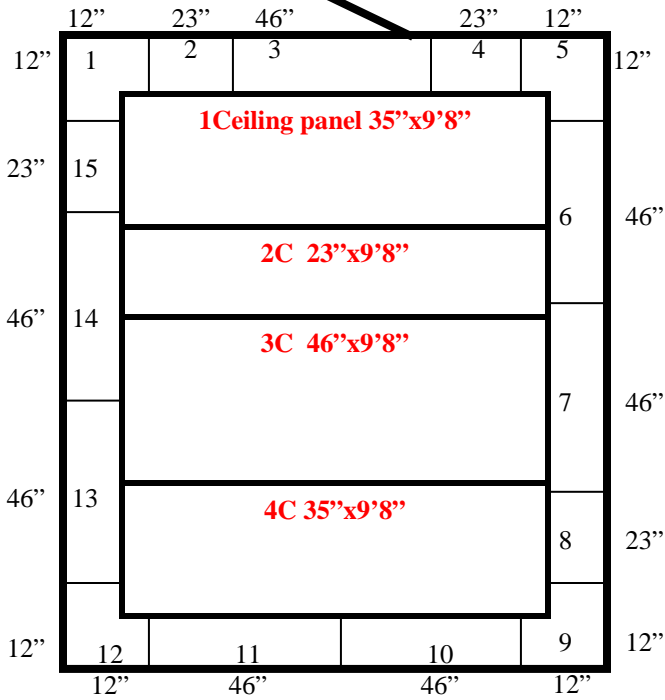

9'8"

9'8"

(1)34"x78"
Swinging Door
(Interior ramp)

11'7"

1Floor panel 35"x9'8"

2F 46"x9'8"

3F 23"x9'8"

4F 35"x9'8"

**9'8" x 11'7" x 9'4" H
Walk-In Freezer with Floor
Wall, Ceiling & Floor Panels Diagrams**

**9'8" x 11'7" x 9'4" H
Walk-In Freezer with Floor**

**68-13
Black**