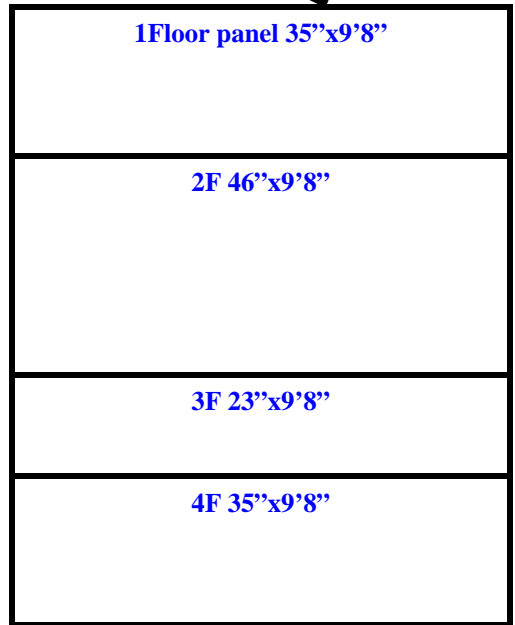

9'8"

9'8"

(1)34"x78"
Swinging Door
(Interior ramp)

11'7"

1Floor panel 35"x9'8"

2F 46"x9'8"

3F 23"x9'8"

4F 35"x9'8"

**9'8" x 11'7" x 9'4" H
Walk-In Freezer with Floor
Wall, Ceiling & Floor Panels Diagrams**

**9'8" x 11'7" x 9'4" H
Walk-In Freezer with Floor**

**68-13
Black**