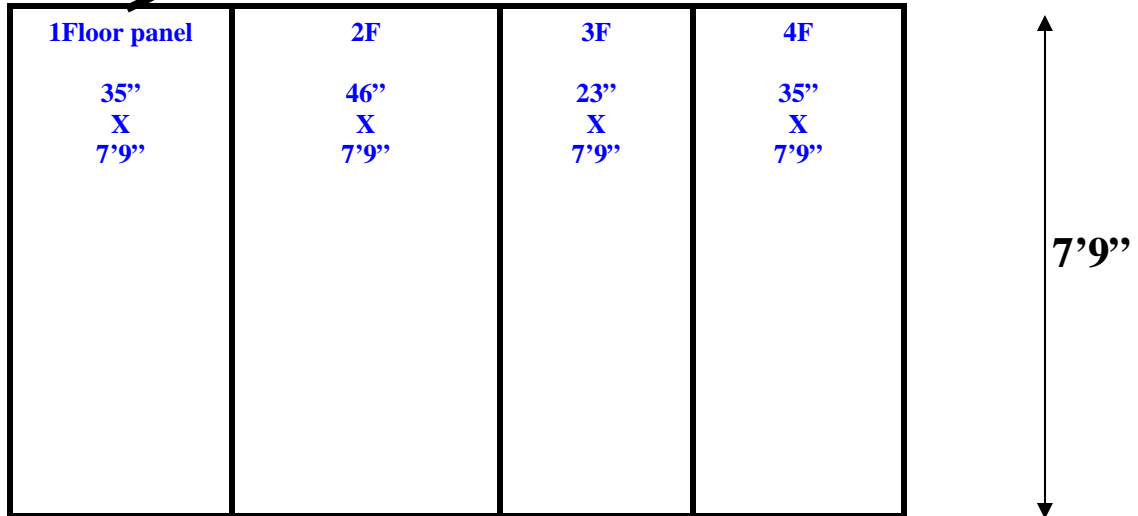

11'7"

(1)34"x78"
Swinging Door
(Interior ramp)

11'7"

7'9" x 11'7" x 9'4" H
Walk-In Freezer with Floor
Wall, Ceiling & Floor Panels Diagrams

**7'9" x 11'7" x 9'4" H
Walk-In Freezer with Floor**

**68-13
Grey**