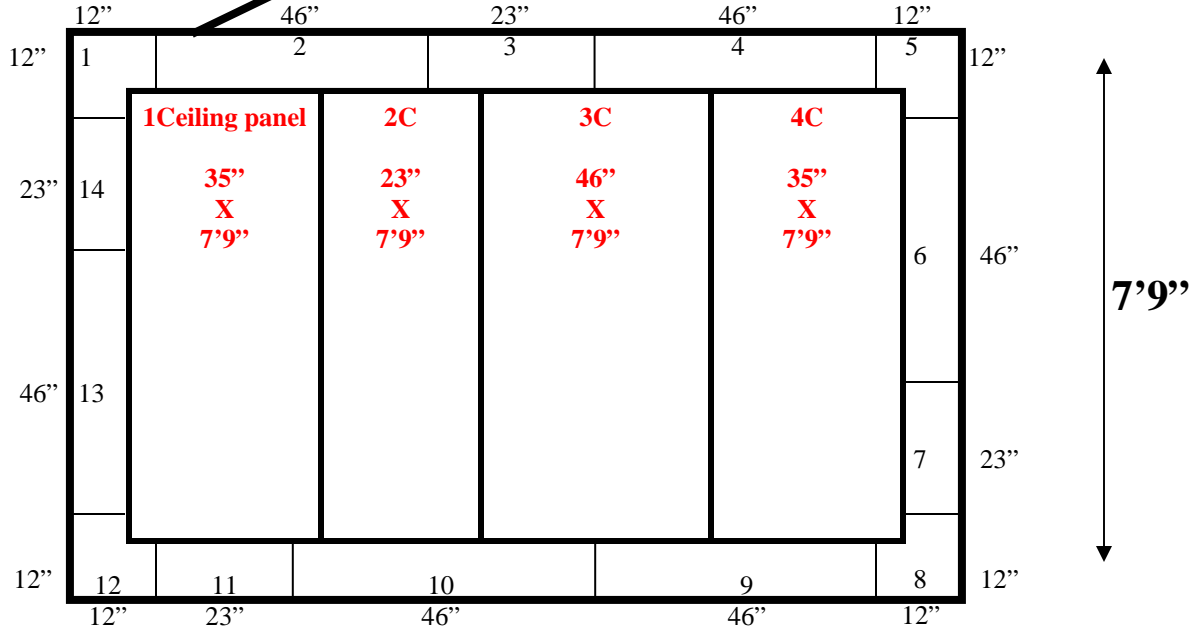

11'7"

(1)34"x78"
Swinging Door
(Interior ramp)

11'7"

7'9" x 11'7" x 9'4" H
Walk-In Freezer with Floor
Wall, Ceiling & Floor Panels Diagrams

**7'9" x 11'7" x 9'4" H
Walk-In Freezer with Floor**

**68-13
Grey**