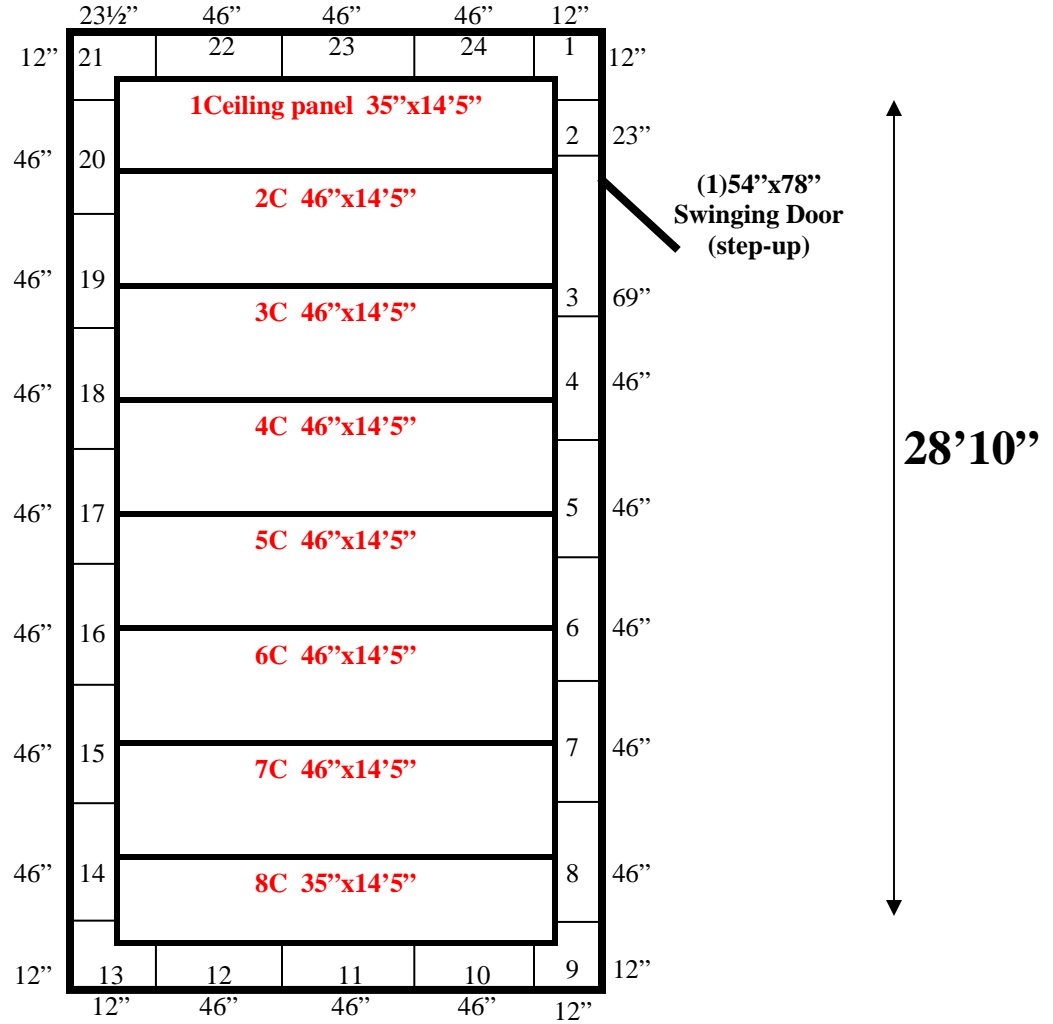

14'5"

14'5" x 28'10" x 8'8" H  
Walk-In Freezer With Floor  
Wall & Ceiling Panels Diagram

14'5"

16F 35"x7'8"	15F 35"x7'8"
14F 46"x7'8"	13F 46"x7'8"
12F 46"x7'8"	11F 46"x7'8"
10F 46"x7'8"	9F 46"x7'8"
8F 46"x7'8"	7F 46"x7'8"
6F 46"x7'8"	5F 46"x7'8"
4F 46"x7'8"	3F 46"x7'8"
2F 35"x7'8"	1Floor panel 35"x7'8"

(1)54"x78"  
Swinging Door  
(step-up)

28'10"

**14'5" x 28'10" x 8'8" H  
Walk-In Freezer With Floor  
Floor Panels Diagram**

**14'5" x 28'10" x 8'8" H  
Walk-In Freezer With Floor**

64-13  
Red Orange