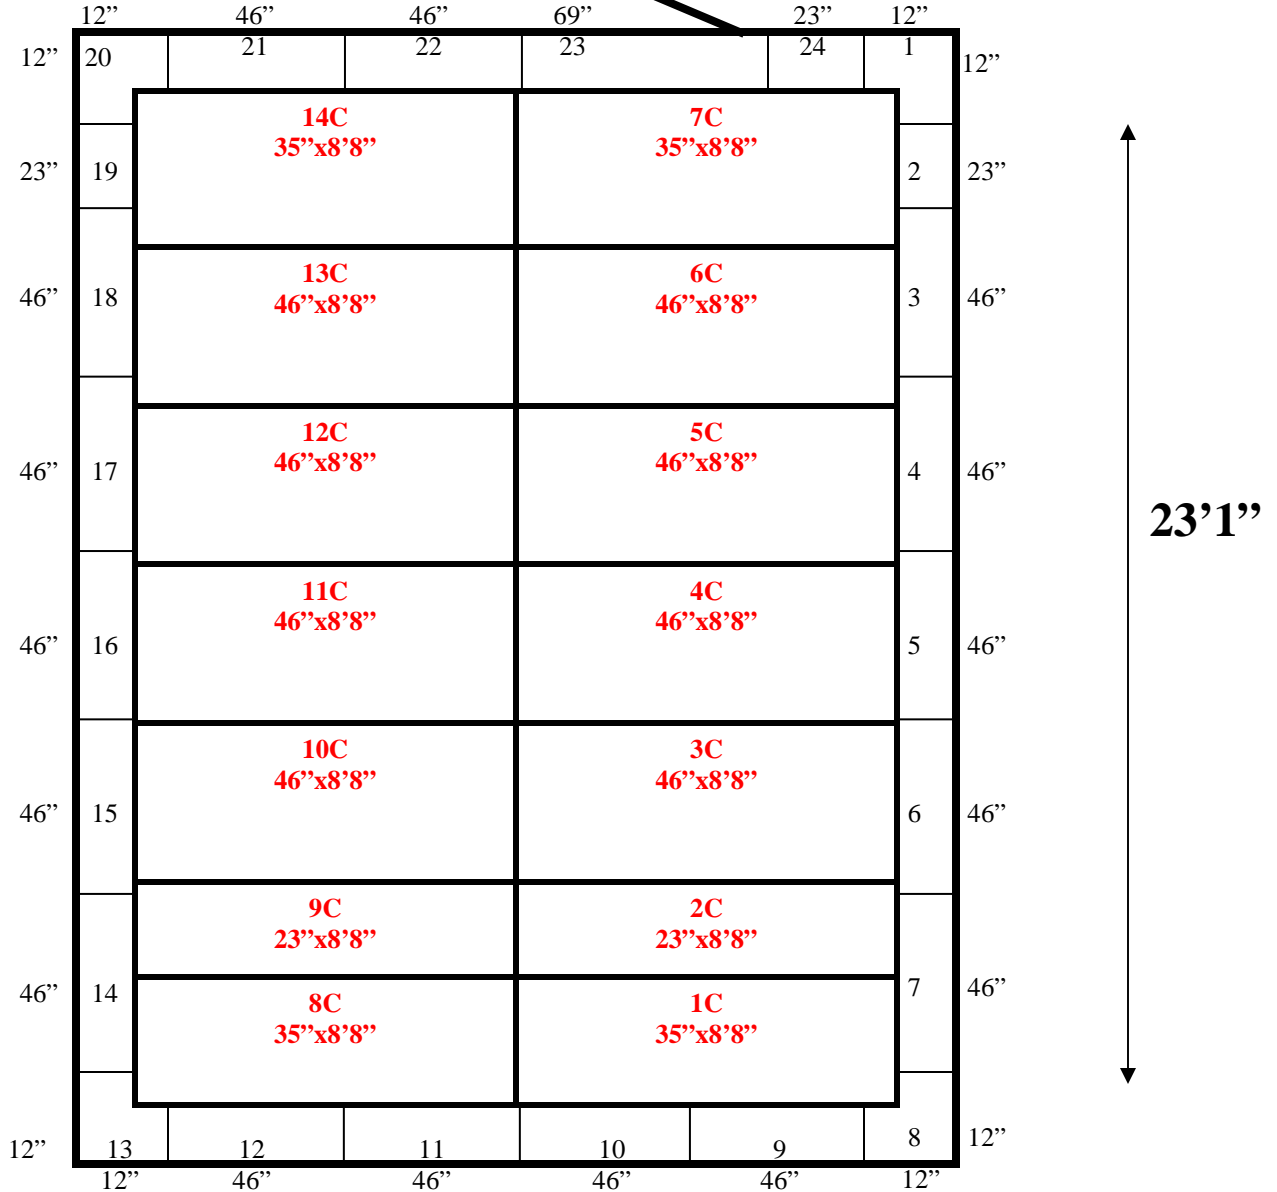

17'4"

(1)54"x80"
Swinging Door

Ceiling support: C-channel & hangers

**17'4" x 23'1" x 8'8" H
Walk-In Freezer with Floor
Wall, Ceiling & Floor Panels Diagram**

43-13
Orange

17'4" x 23'1" x 8'8" H
Walk-In Freezer with Floor

17'4" x 23'1" x 8'8" H
Walk-In Freezer with Floor

43-13
Orange