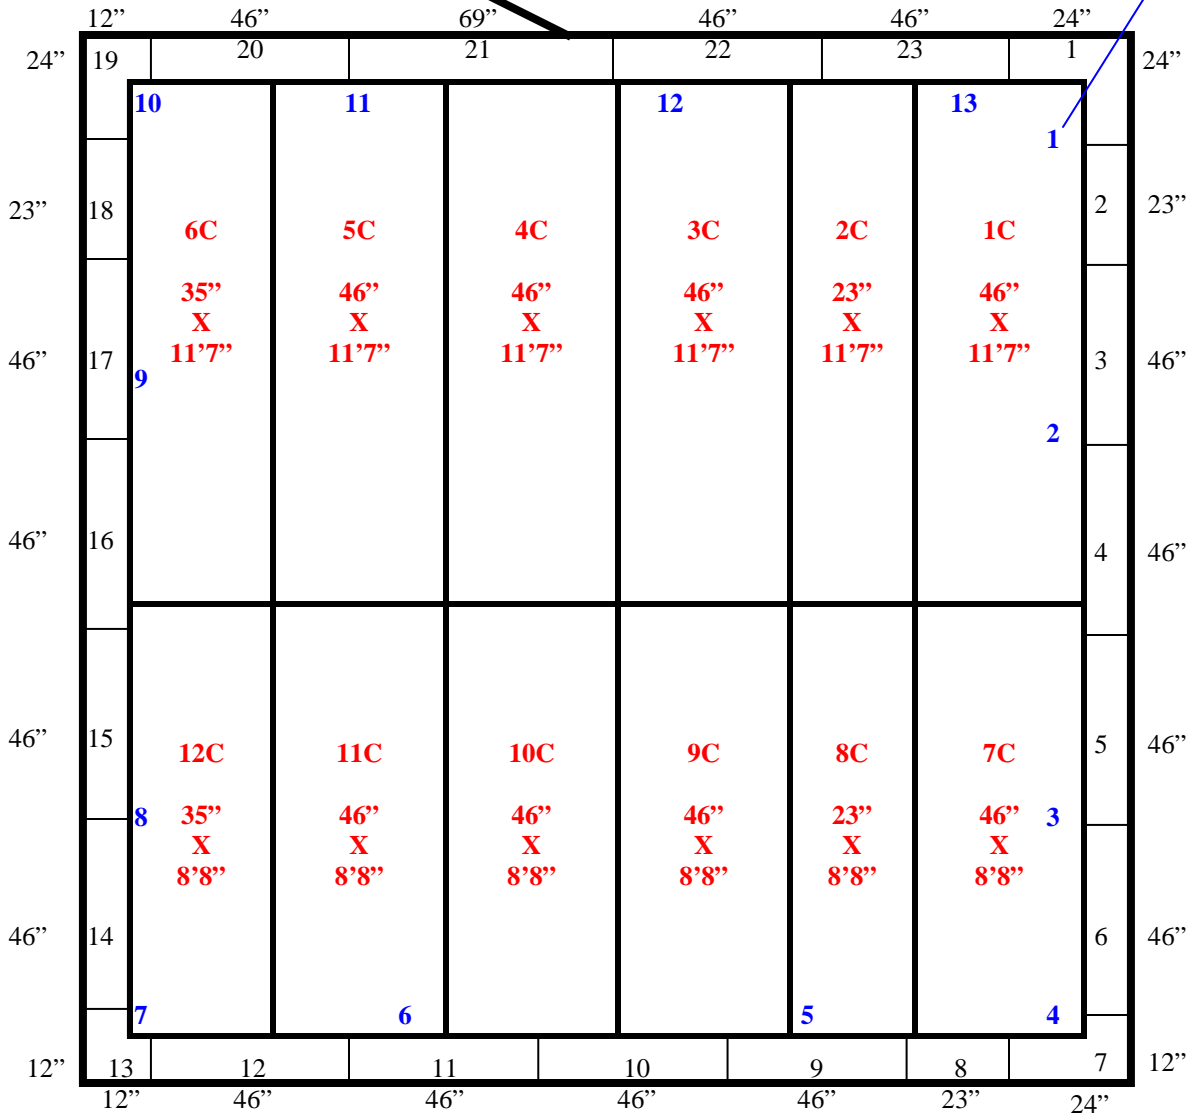

20'3"

(1)54"x81"
Swinging Door

Floor screed layout

20'3"

20'3" x 20'3" x 8'5" H (9'3" H with beam)
Walk-In Cooler or Freezer
Wall & Ceiling Panels Diagram

**20'3" x 20'3" x 8'5" H (9'3" H with beam)
Walk-In Cooler or Freezer**