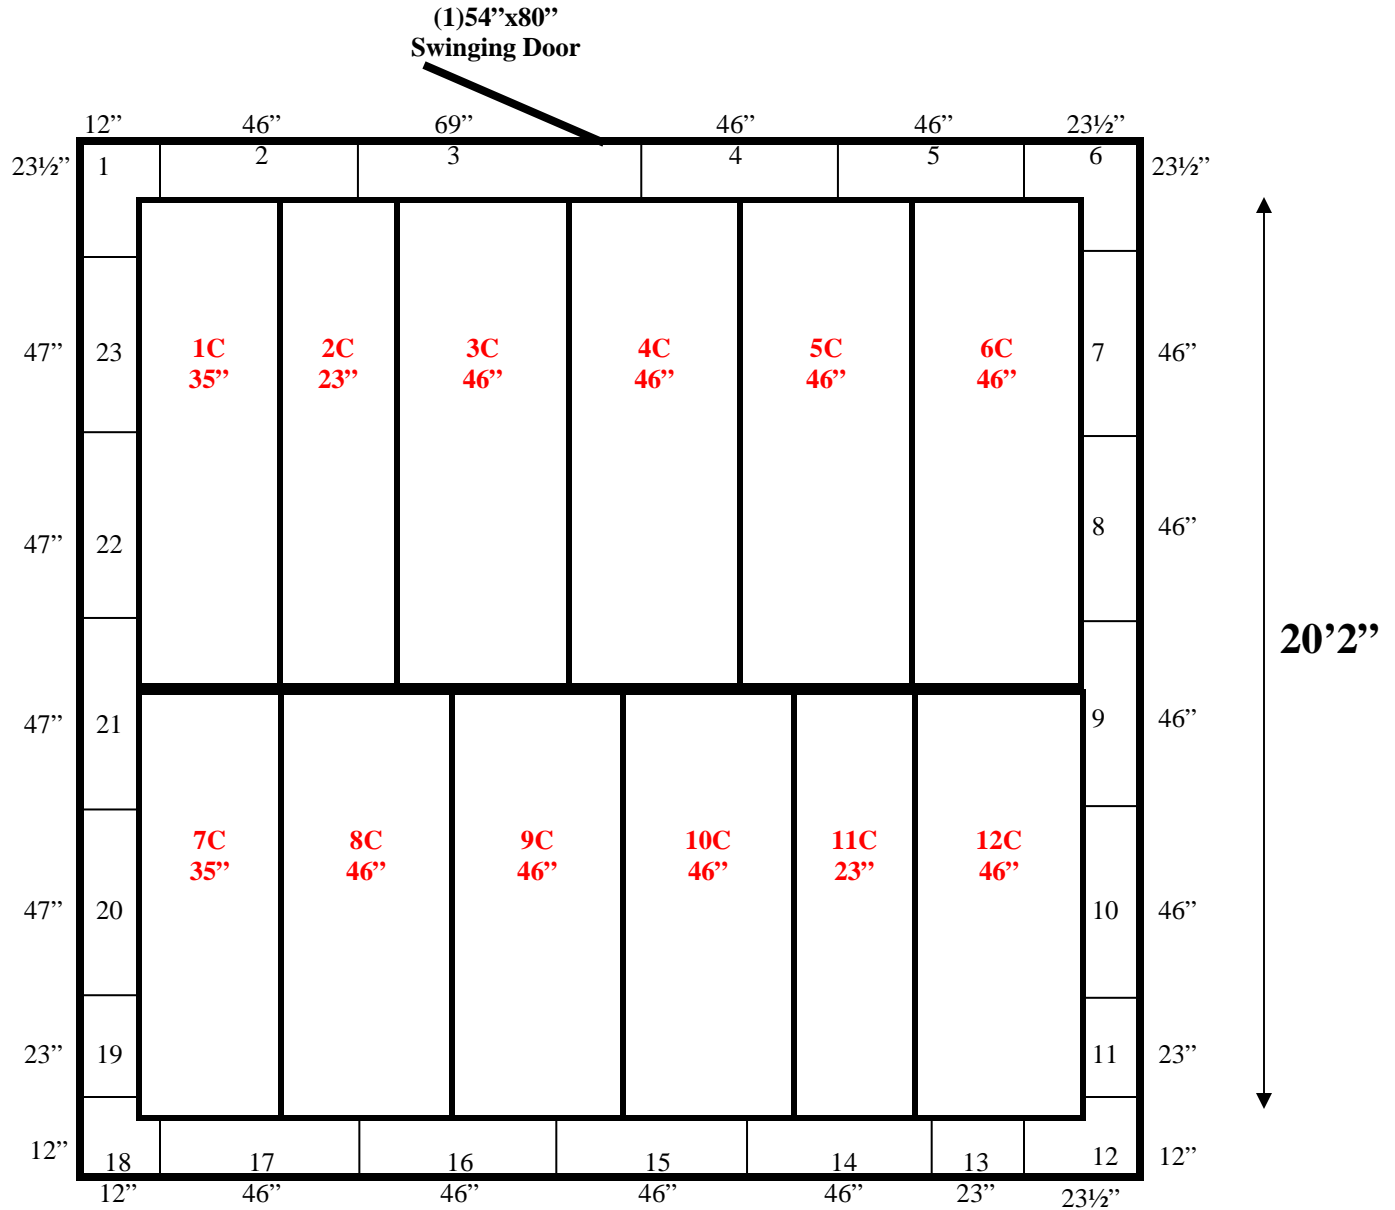

20'2"

Ceiling support: Aluminum beams/ hangers

20'2" x 20'2" x 8'5" H (9'3" H with beam)
 Walk-In Cooler or Freezer
 Wall & Ceiling Panels Diagram

55-13
 Brown Blue

**20'2" x 20'2" x 8'5" H (9'3" H with beam)
Walk-In Cooler or Freezer**