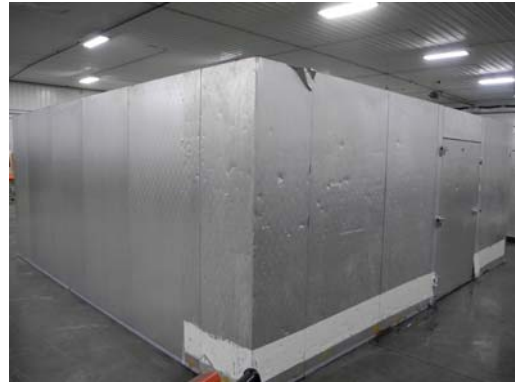

20'2"

Ceiling support: Aluminum beams/ hangers

20'2" x 20'2" x 8'5" H (9'3" H with beam)
 Walk-In Cooler or Freezer
 Wall & Ceiling Panels Diagram

55-13
 Brown Blue

**20'2" x 20'2" x 8'5" H (9'3" H with beam)
Walk-In Cooler or Freezer**