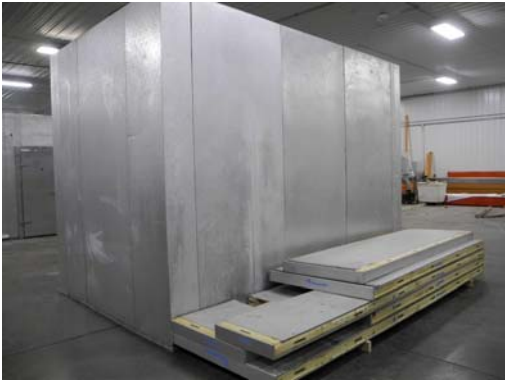

**13'6" x 16'4" x 10'5" H
Walk-In Cooler or Freezer
Wall & Ceiling Panels Diagram**

**13'6" x 16'4" x 10'5" H
Walk-In Cooler or Freezer**

42-13
Lt Blue