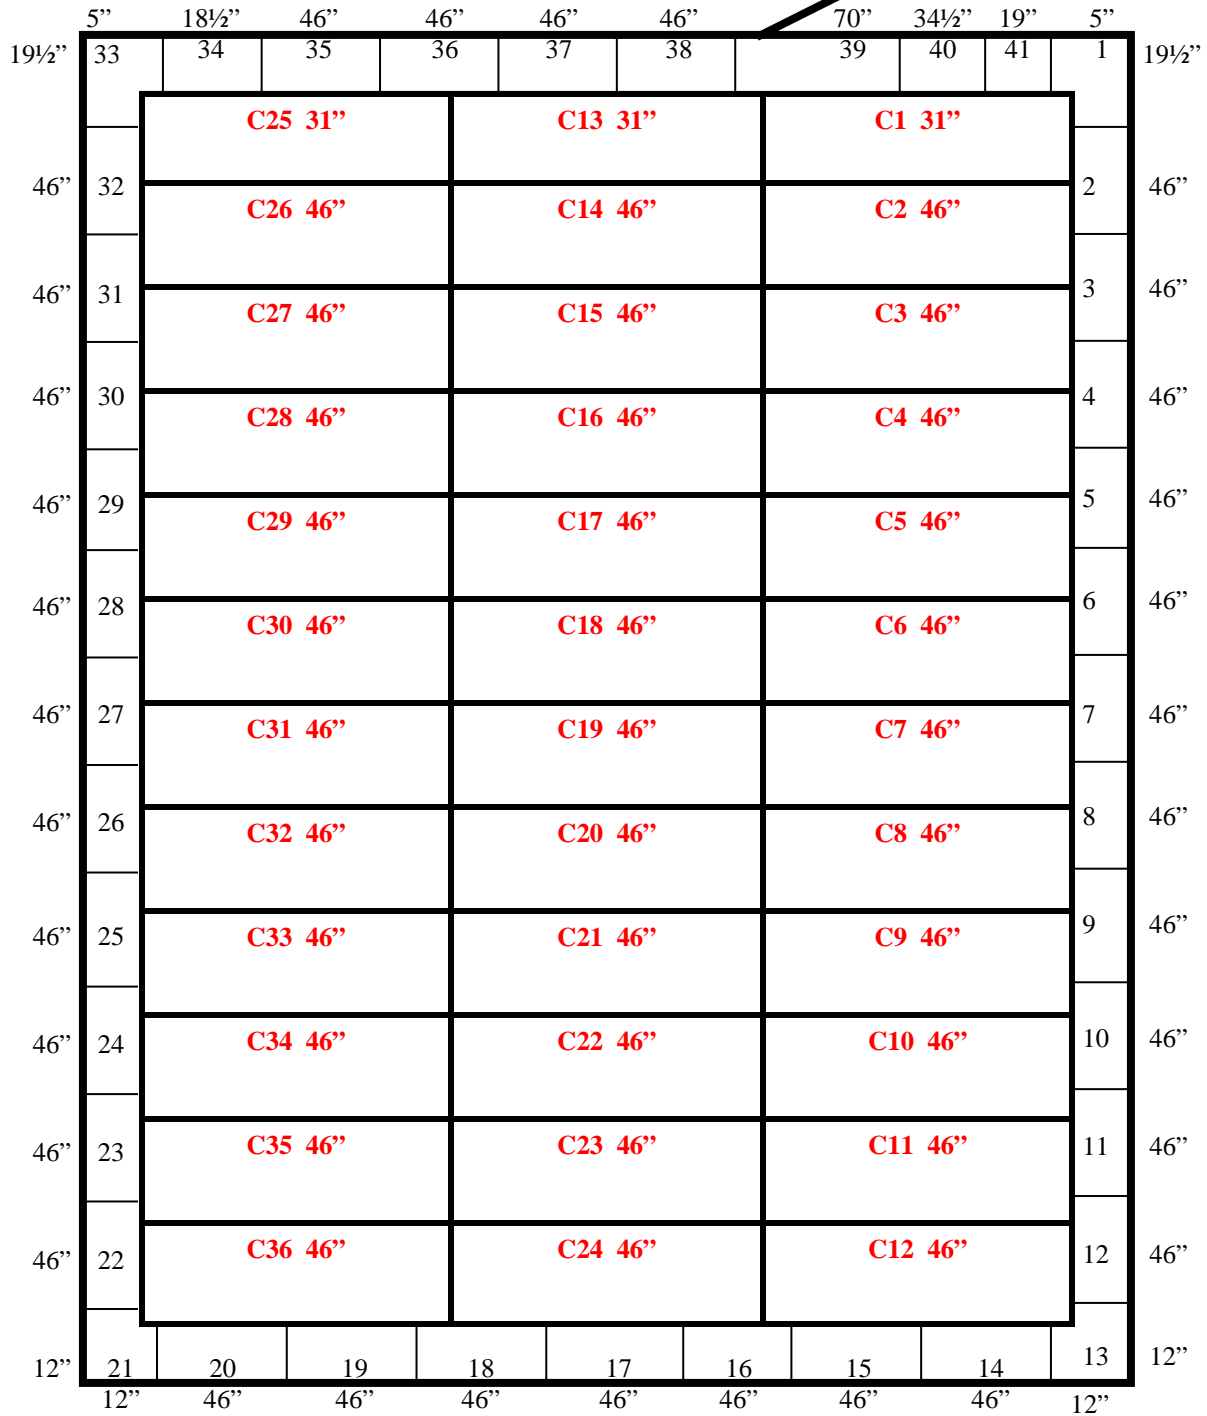

27'6"

(1)57"x78"
Swinging Door

44'10"

27'6" x 44'10" x 7'8" H
Walk-In Cooler or Freezer
Wall & Ceiling Panels Diagram

44-13
Blue

**27'6" x 44'10" x 7'8" H
Walk-In Cooler or Freezer**

**44-13
Blue**