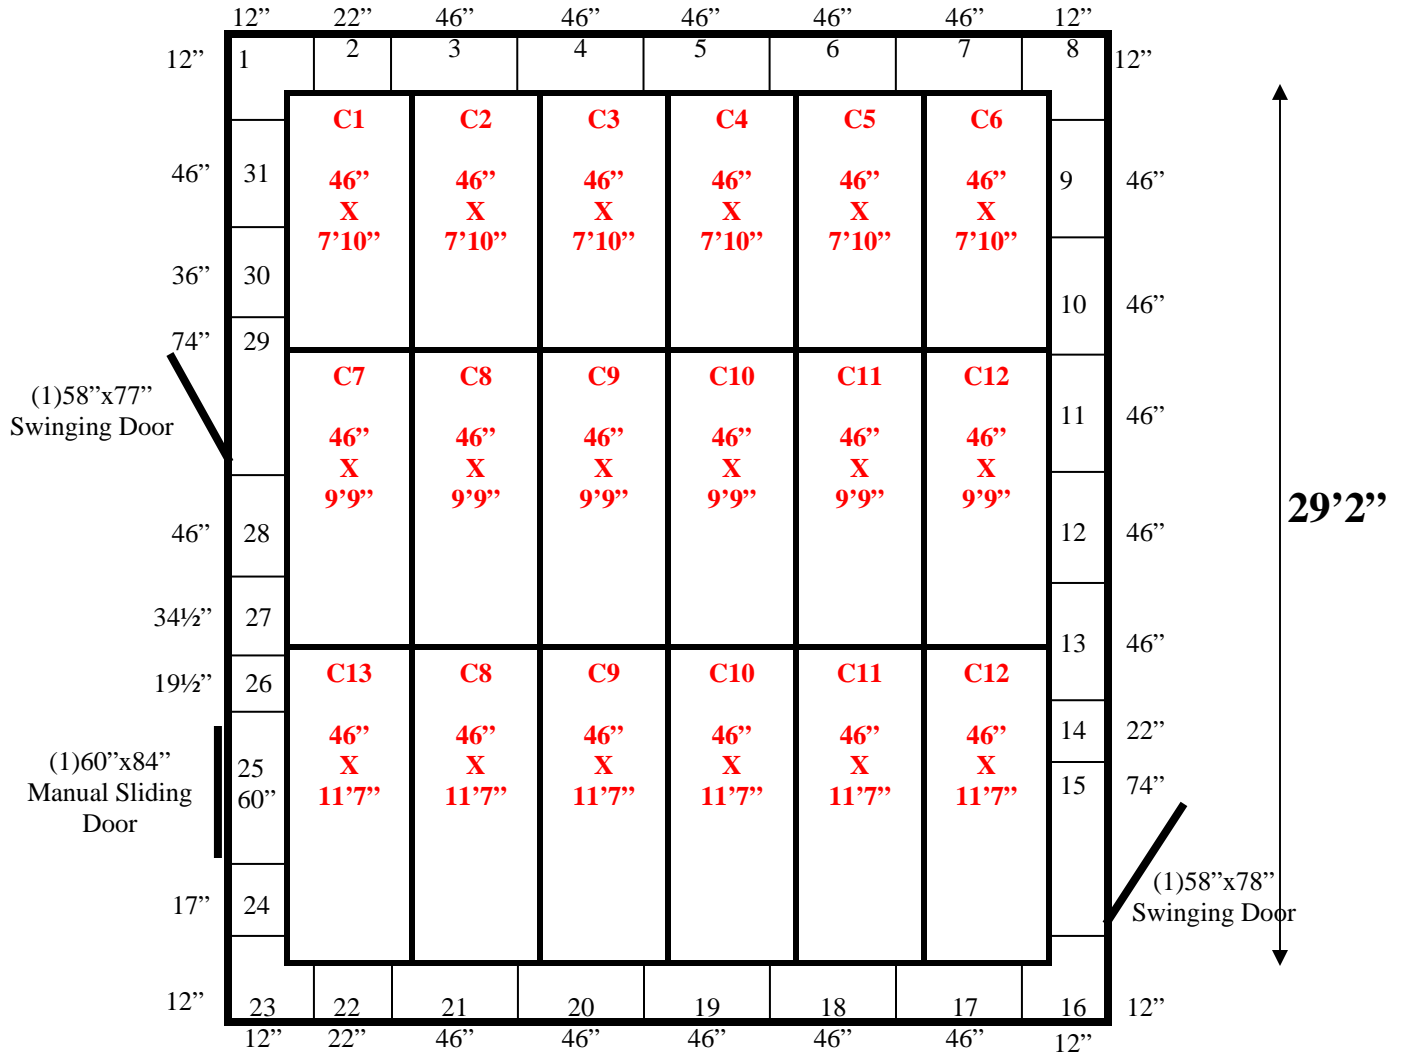

23'

Ceiling support: Interior post & beams

**23' x 29'2" x 8'6" H**  
**Walk-In Cooler or Freezer**  
**Wall & Ceiling Panels Diagram**

44-13  
Orange

**23' x 29'2" x 8'6" H  
Walk-In Cooler or Freezer**

**44-13  
Orange**

**23' x 29'2" x 8'6" H  
Walk-In Cooler or Freezer**

**44-13  
Orange**

**23' x 29'2" x 8'6" H  
Walk-In Cooler or Freezer**

**44-13  
Orange**