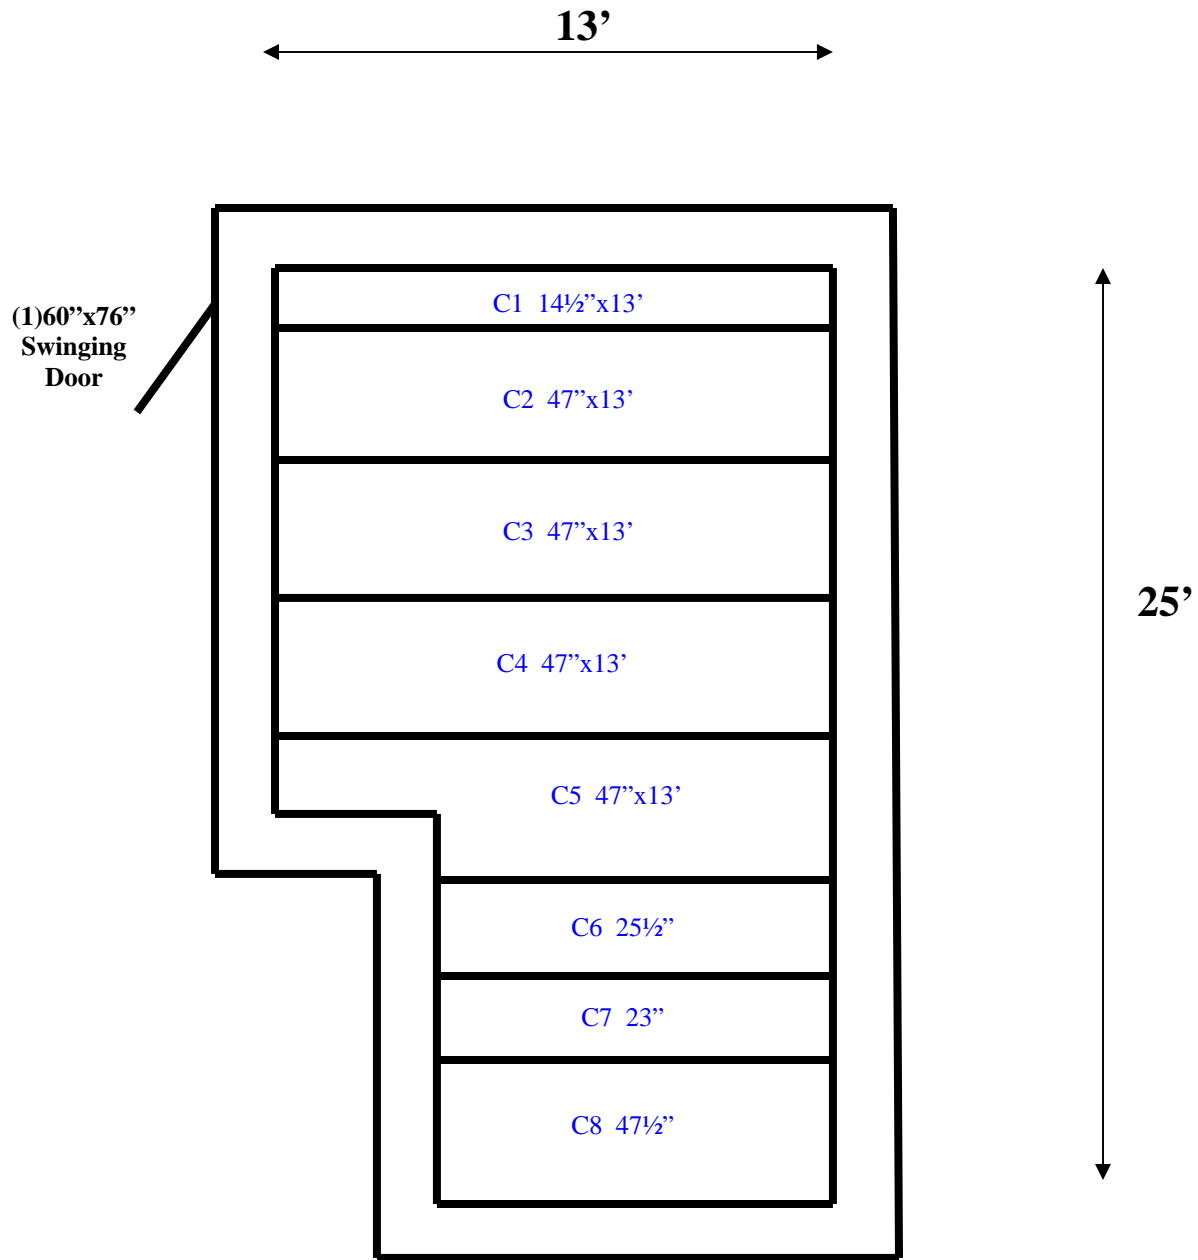

**13' x 25' x 8' H  
 Walk-In Freezer With Floor  
 Wall & Floor Panels Diagram**

Ceiling lag bolts down to walls.

**13' x 25' x 8' H  
Walk-In Freezer With Floor  
Ceiling Panels Diagram**

**13' x 25' x 8' H  
Walk-In Freezer With Floor**

25-13  
Yellow