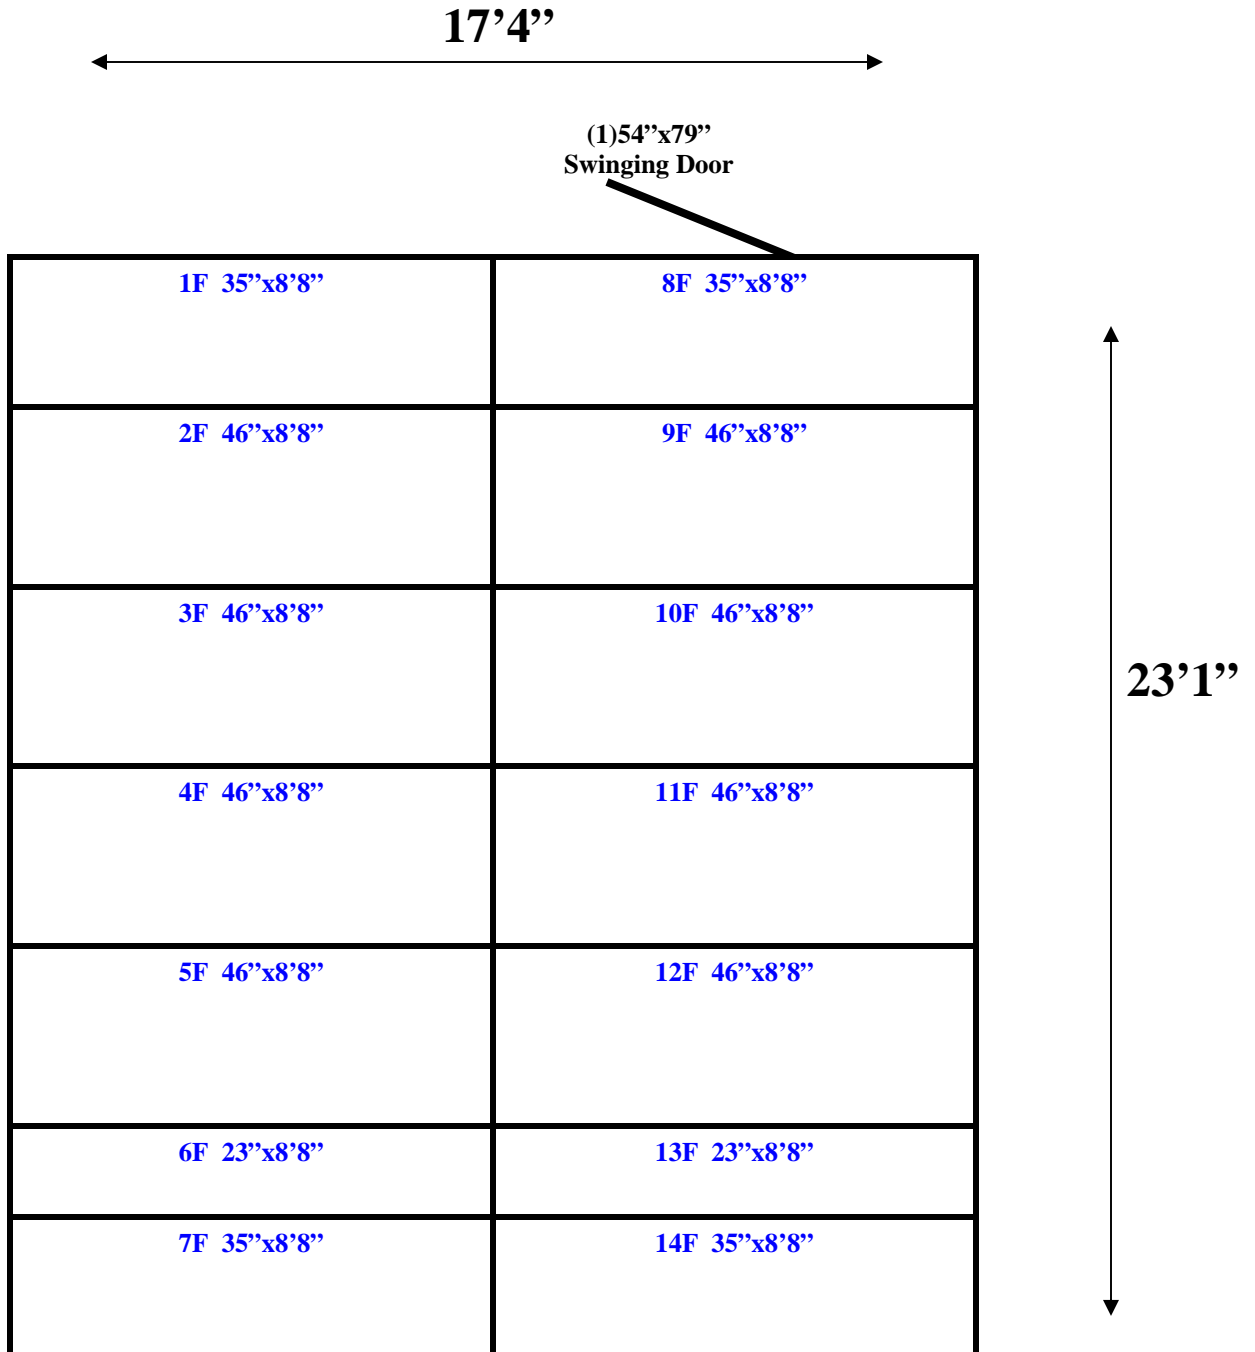

Ceiling support: Aluminum C-Channel with hangers.

**17'4" x 23'1" x 8'8" H
Walk-In Freezer With Floor
Wall & Ceiling Panels Diagram**

41-13
Green

**17'4" x 23'1" x 8'8" H
Walk-In Freezer With Floor
Floor Panels Diagram**

**17'4" x 23'1" x 8'8" H
Walk-In Freezer With Floor**

**17'4" x 23'1" x 8'8" H
Walk-In Freezer With Floor**

41-13
green