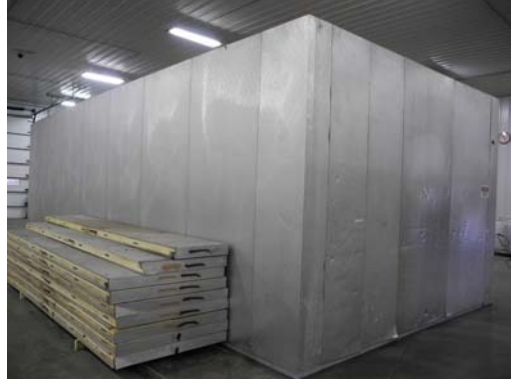

13'8" x 31'8" x 10'5" H
Walk-In Cooler or Freezer
Wall & Ceiling Panels Diagram

13'8" x 31'8" x 10'5" H
Walk-In Cooler or Freezer

42-13
Brown gold