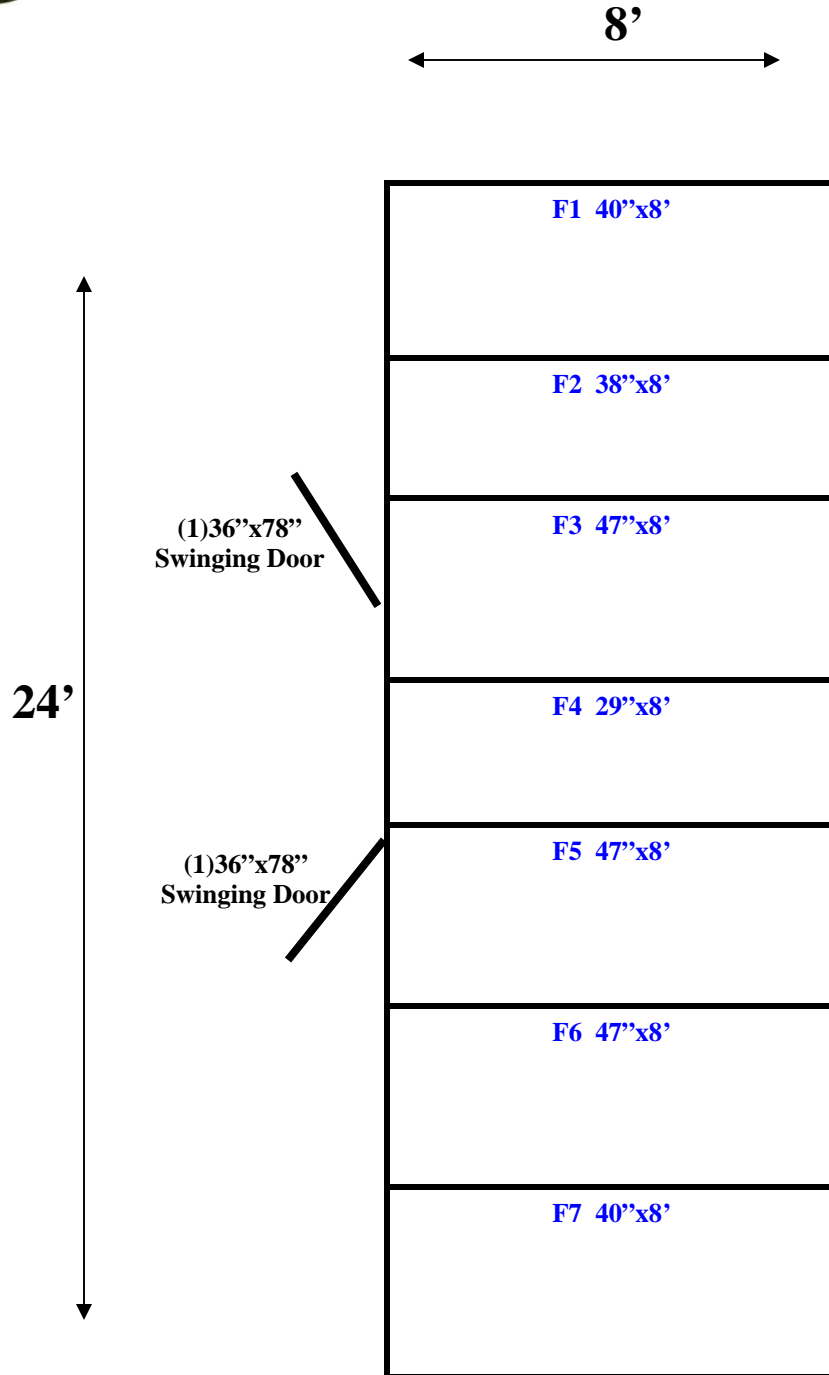

**8' x 24' x 8' H
Walk-In Combination Cooler/Freezer with Floor
Wall Panels Diagram**

**8' x 24' x 8' H
Walk-In Combination Cooler/Freezer with Floor
Ceiling Panels Diagram**

**8' x 24' x 8' H
Walk-In Combination Cooler/Freezer with Floor
Floor Panels Diagram**

8' x 24' x 8' H
Walk-In Combination Cooler/Freezer with Floor

25-13
Green

8' x 24' x 8' H
Walk-In Combination Cooler/Freezer with Floor

25-13
Green