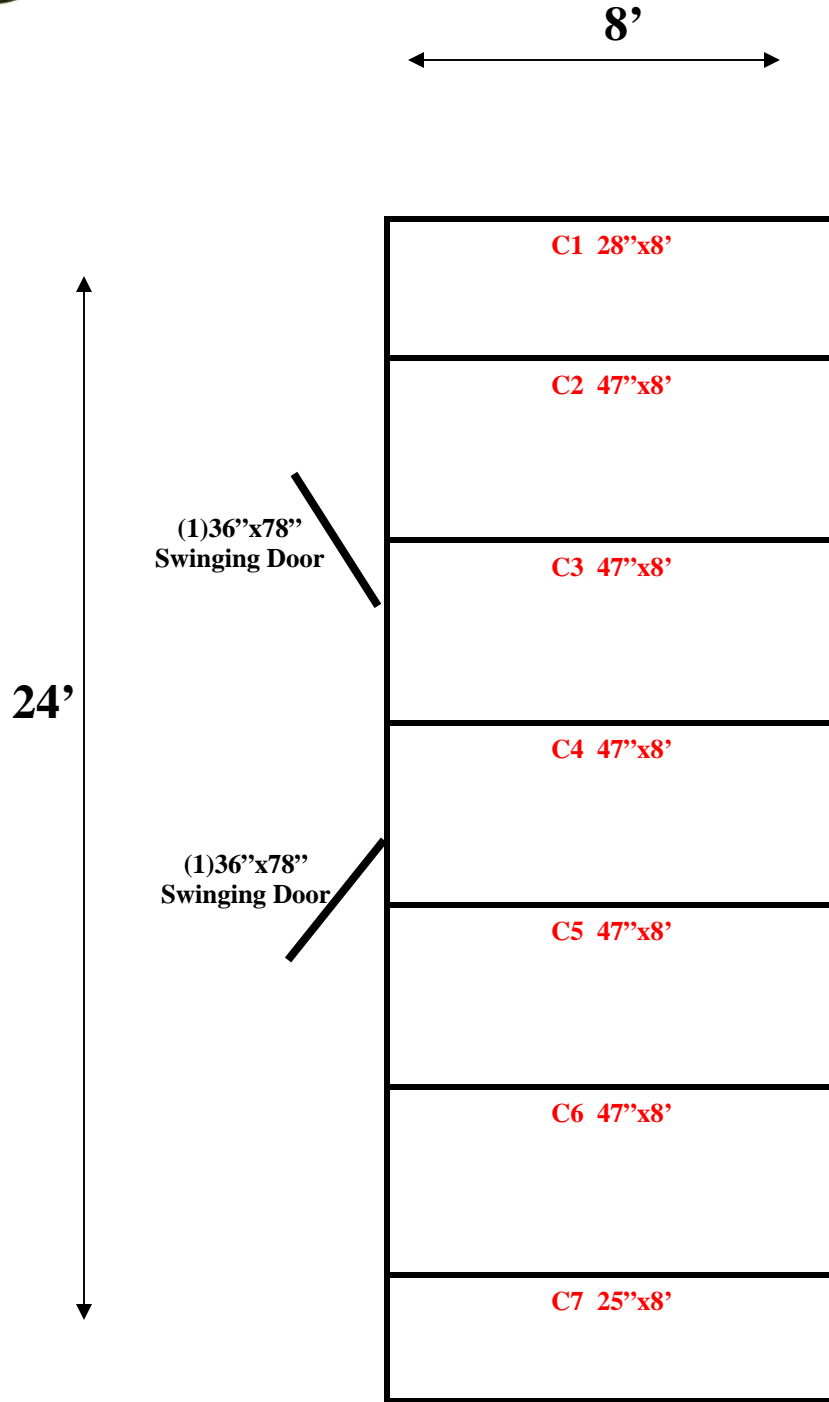

**8' x 24' x 8' H
Walk-In Combination Cooler/Freezer with Floor
Wall Panels Diagram**

**8' x 24' x 8' H
Walk-In Combination Cooler/Freezer with Floor
Ceiling Panels Diagram**

**8' x 24' x 8' H
Walk-In Combination Cooler/Freezer with Floor
Floor Panels Diagram**

8' x 24' x 8' H
Walk-In Combination Cooler/Freezer with Floor

25-13
Green

8' x 24' x 8' H
Walk-In Combination Cooler/Freezer with Floor

25-13
Green