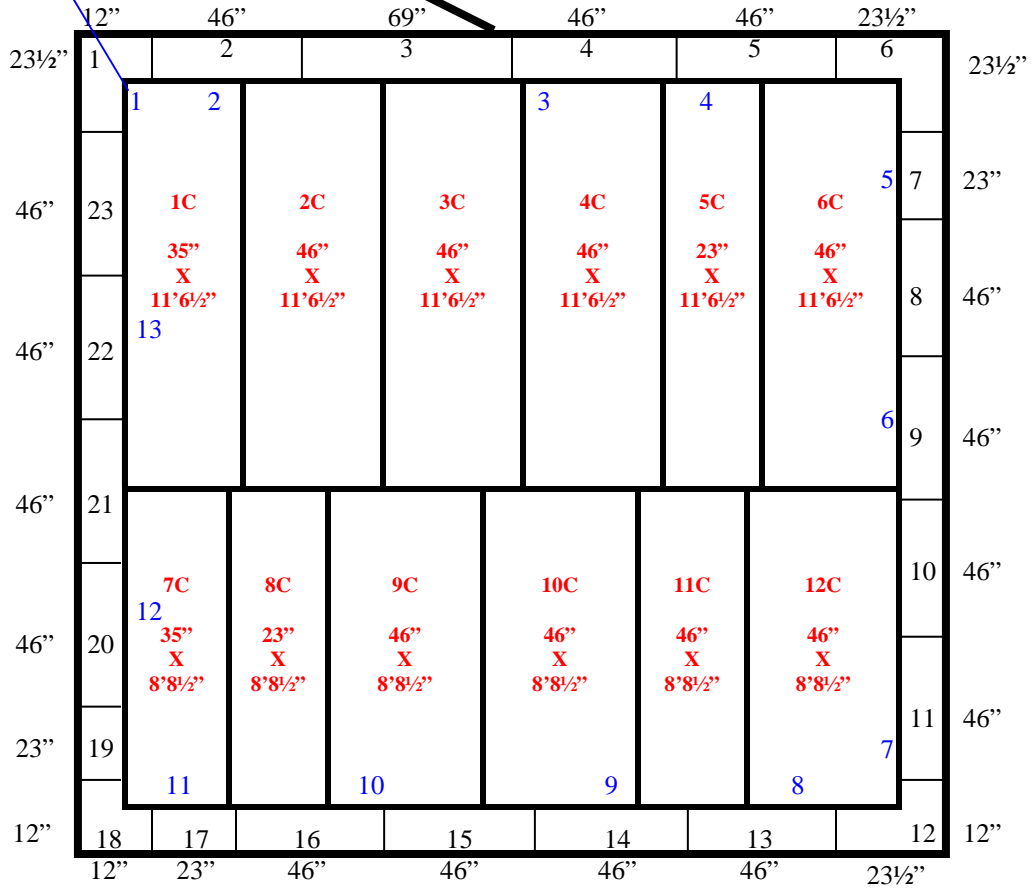

20'3"

Floor screed layout

(1)54"x81"
Swinging Door

20'3"

**20'3" x 20'3" x 8'5" H
Walk-In Cooler or Freezer
Wall & Ceiling Panels Diagram**

**20'3" x 20'3" x 8'5" H
Walk-In Cooler or Freezer**

**41-13
Black**

**20'3" x 20'3" x 8'5" H
Walk-In Cooler or Freezer**

**41-13
Black**