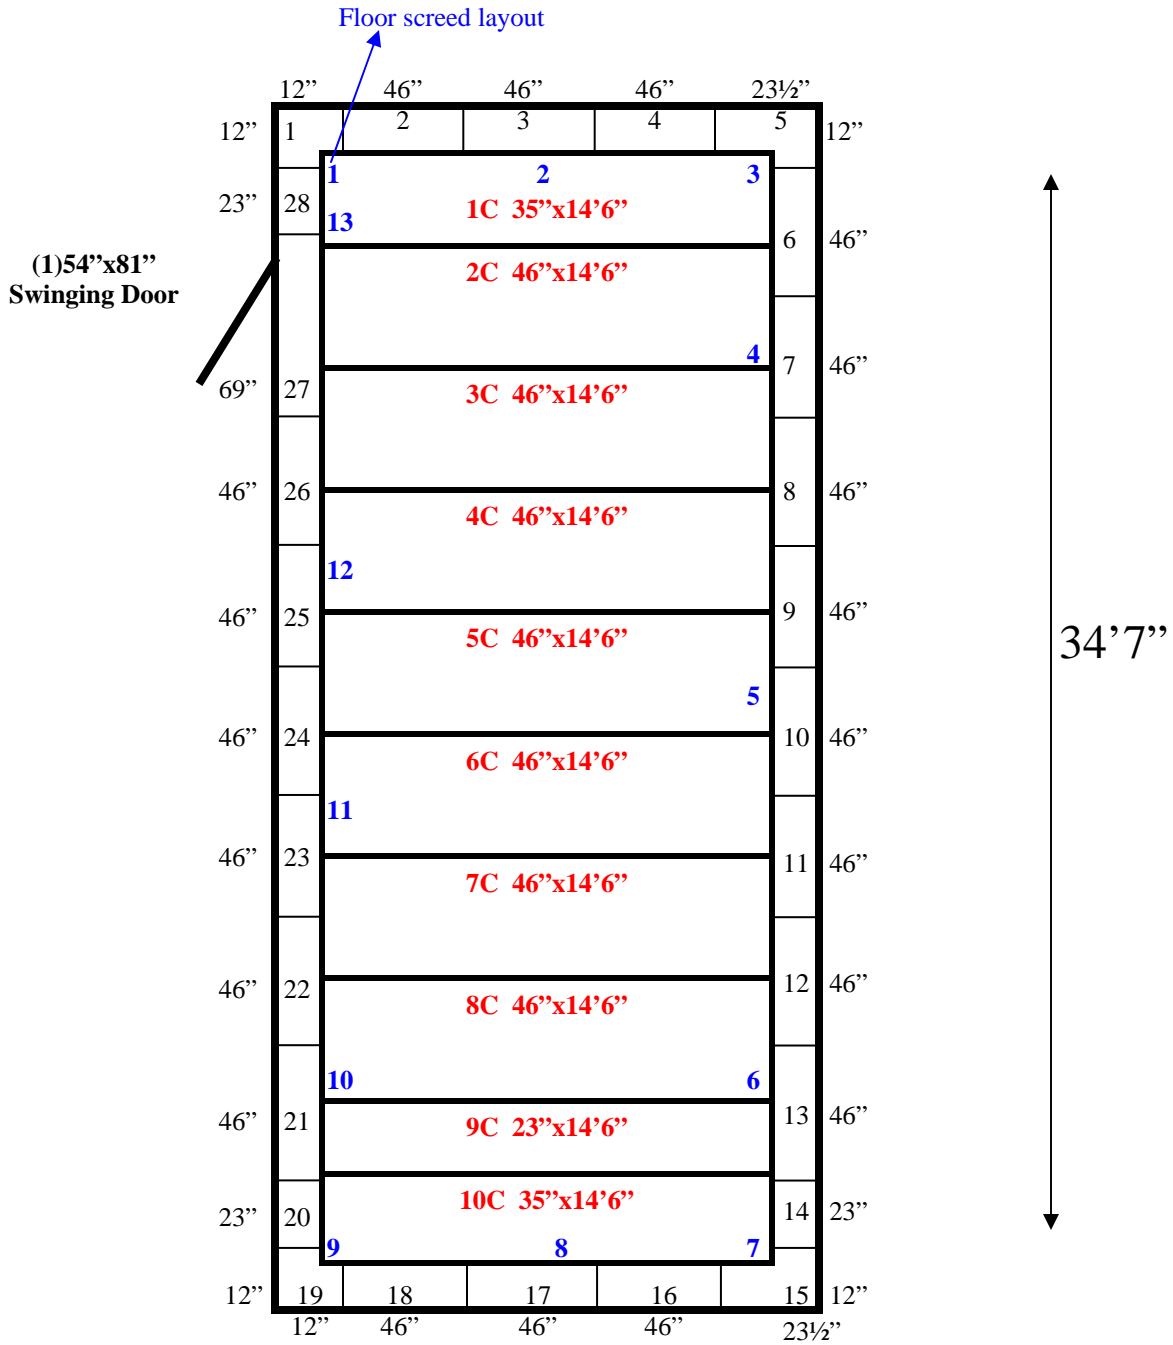

14'6"

14'6" x 34'7" x 8'5" H
Walk-In Cooler or Freezer
Wall & Ceiling Panels Diagram

**14'6" x 34'7" x 8'5" H
Walk-In Cooler or Freezer**

41-13
Red

14'6" x 34'7" x 8'5" H
Walk-In Cooler or Freezer

41-13
Red