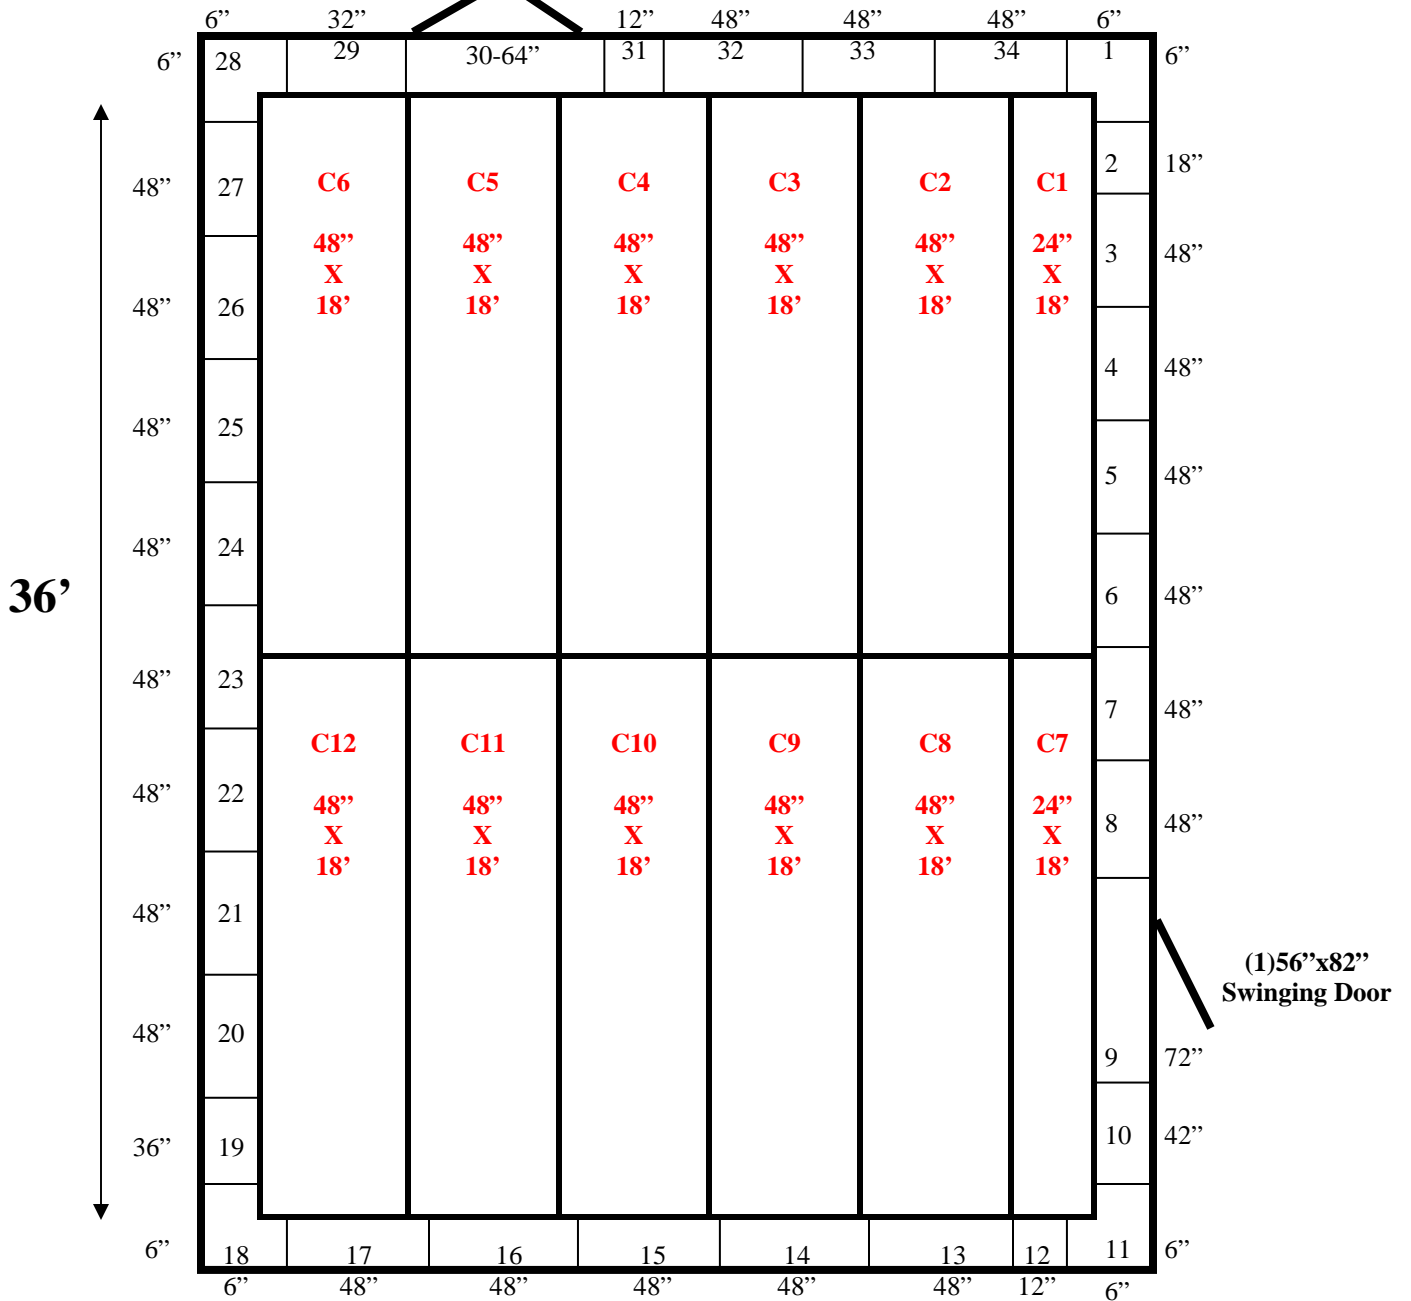

22'

(1) set of 5'x7'
High Traffic Doors

Ceiling support: Steel beam & J-hangers.

**22' x 36' x 10' H
Walk-In Cooler or Freezer
Wall & Ceiling Panels Diagram**

33-13
white

22' x 36' x 10' H
Walk-In Cooler or Freezer

22' x 36' x 10' H
Walk-In Cooler or Freezer

33-13
White