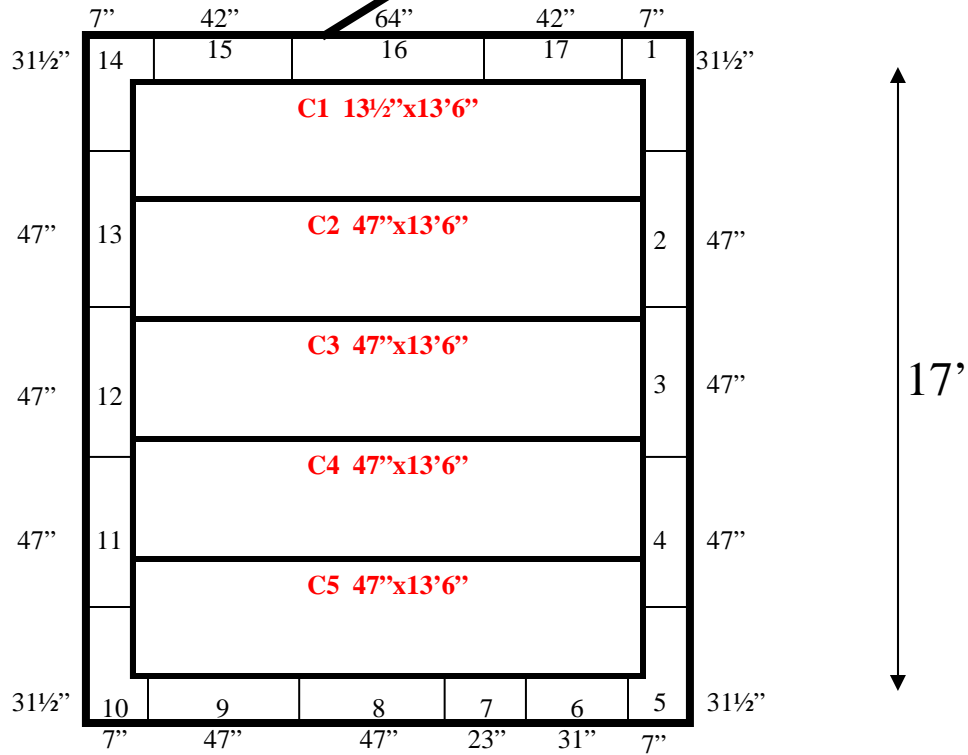

13'6"

(1)48"x76"  
Swinging Door

13'6" x 17' x 9' H  
Walk-In Freezer With Floor  
Wall, Ceiling & Floor Panel Diagrams

**13'6" x 17' x 9' H  
Walk-In Freezer With Floor**

25-13  
Red