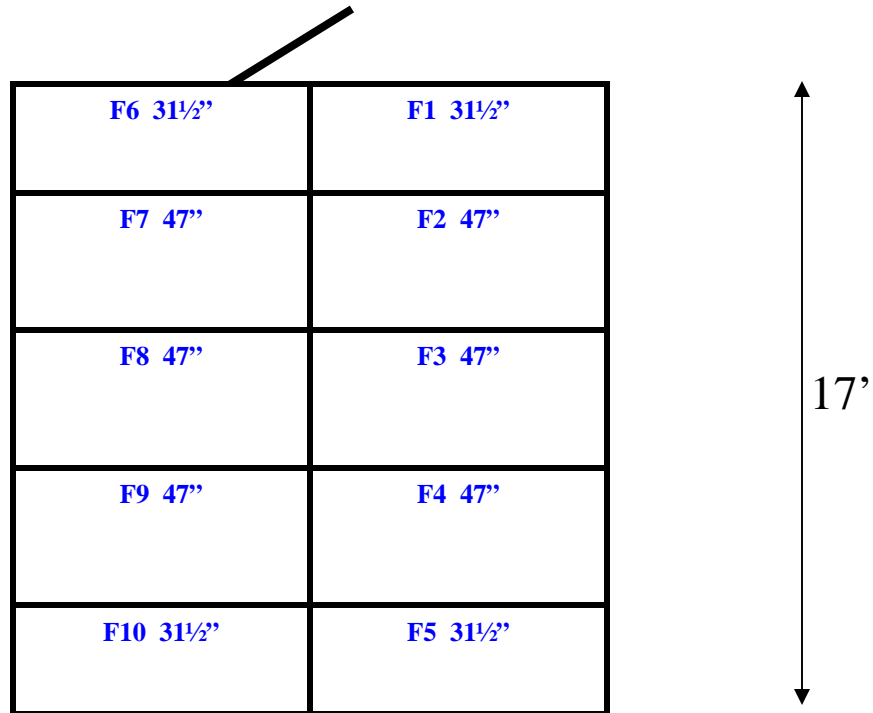

13'6"

(1)48"x76"  
Swinging Door

13'6" x 17' x 9' H  
Walk-In Freezer With Floor  
Wall, Ceiling & Floor Panel Diagrams

**13'6" x 17' x 9' H  
Walk-In Freezer With Floor**

25-13  
Red