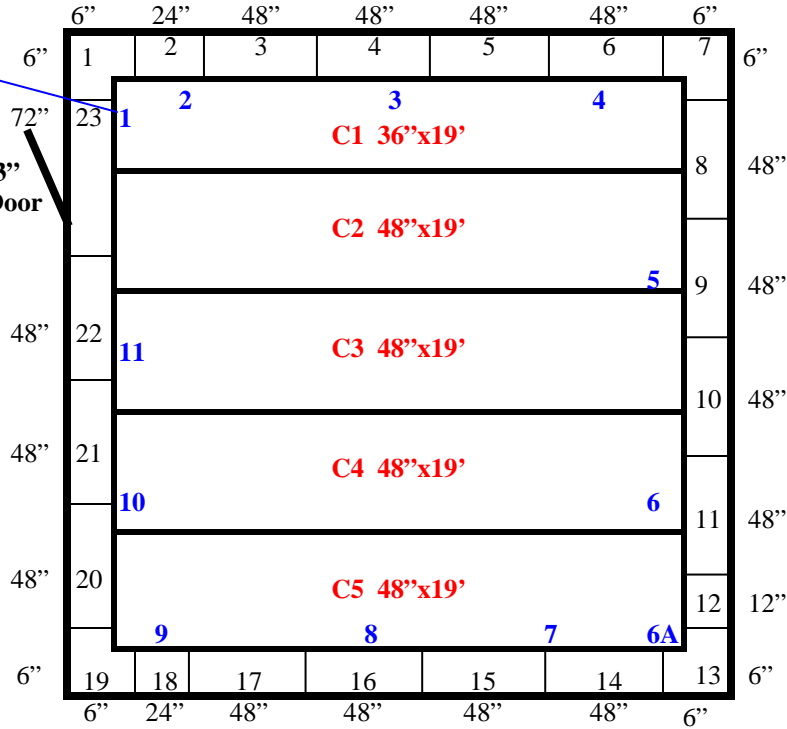

19'

Floor screed layout

(1)56"x83"
Swinging Door

19'

**19' x 19' x 10' H
Walk-In Cooler or Freezer
Wall & Ceiling Panels Diagram**

**19' x 19' x 10' H
Walk-In Cooler or Freezer**