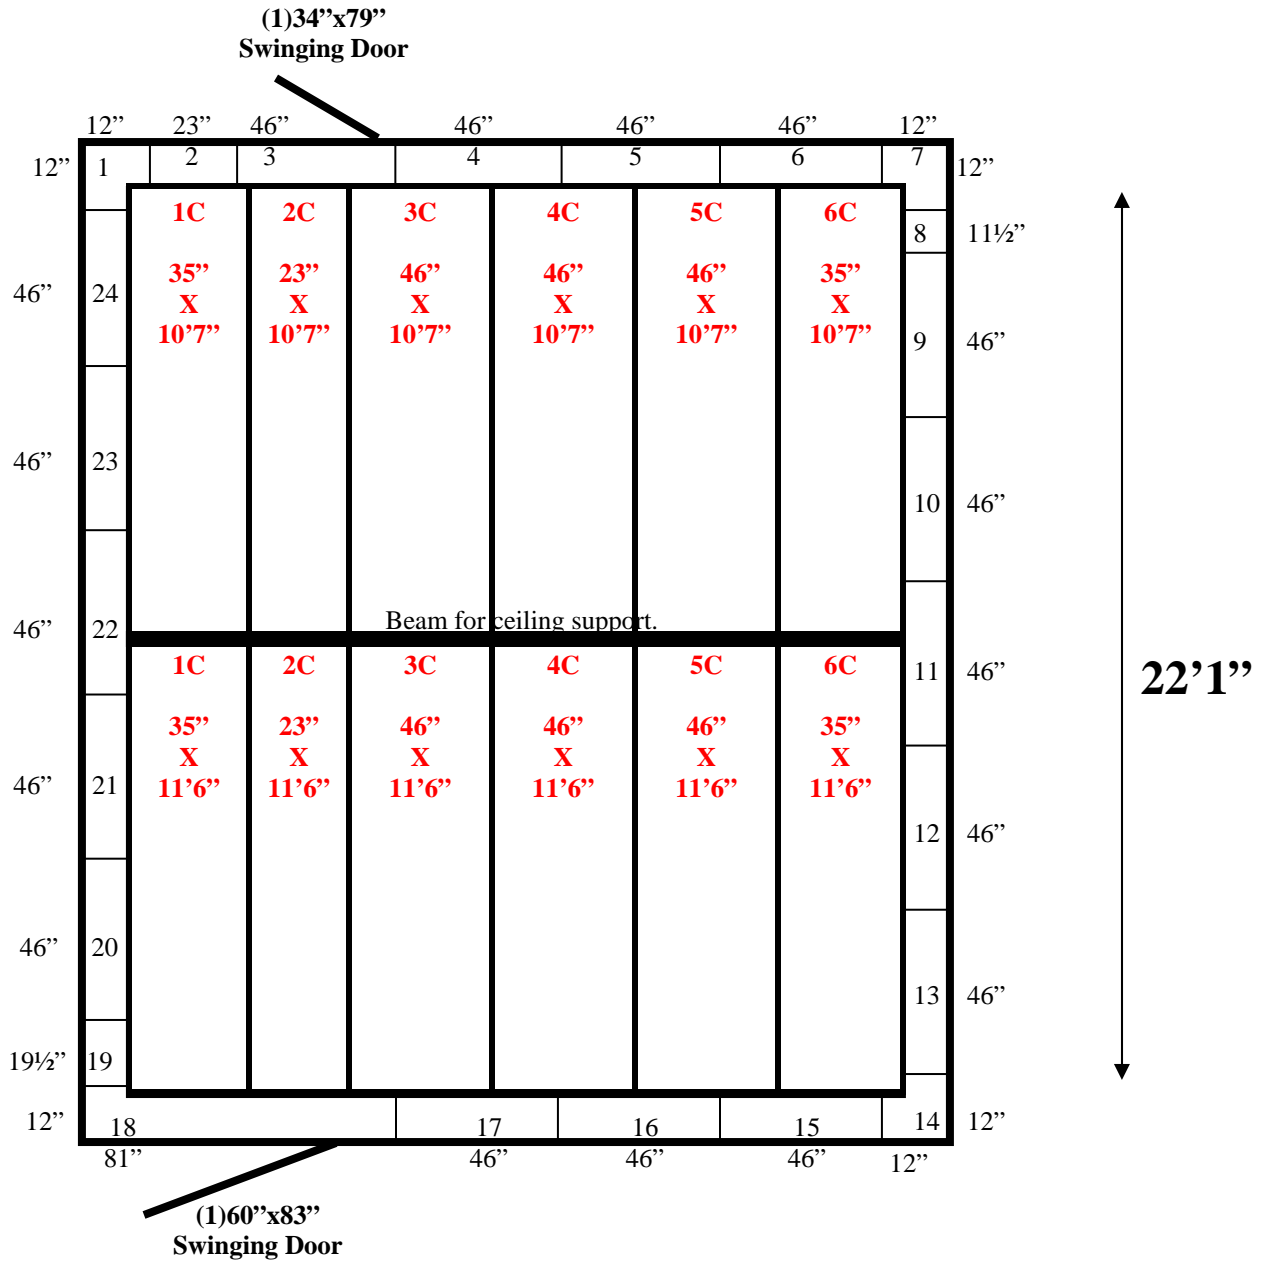

19'3"

Beam flashed inside of cooler.

**19'3" x 22'1" x 9'2" H  
Walk-In Cooler or Freezer  
Wall & Ceiling Panels Diagram**

**19'3" x 22'1" x 9'2" H  
Walk-In Cooler or Freezer**

**30-13  
Black**