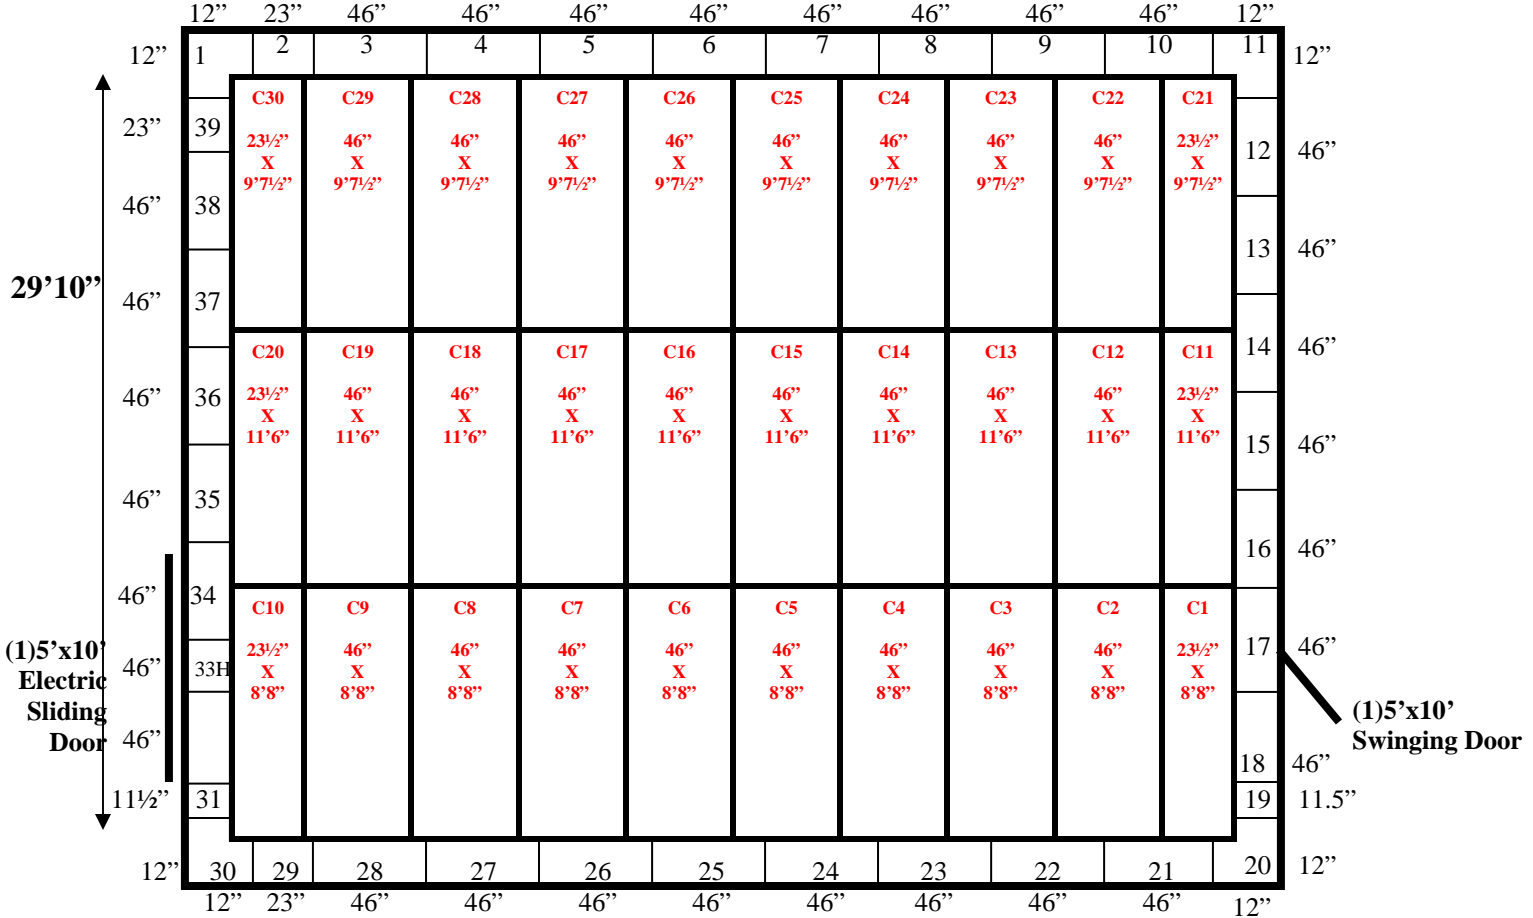

34'7"

**29'10" x 34'7" x 11'8" H**  
**Drive-In Cooler or Freezer**  
**Wall & Ceiling Panels Diagram**

**29'10" x 34'7" x 11'8" H  
Drive-In Cooler or Freezer**

**20-13  
No color**

**29'10" x 34'7" x 11'8" H**  
**Drive-In Cooler or Freezer**

**20-13**  
**No color**