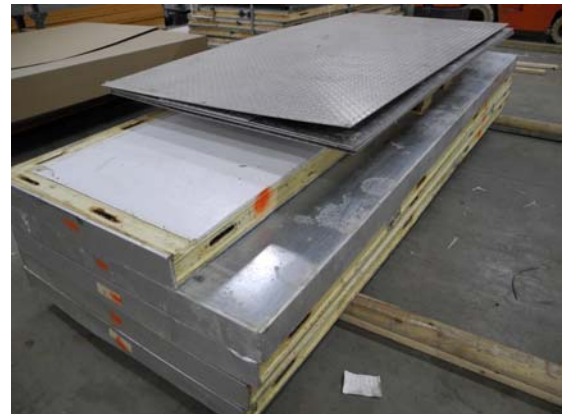

\*Ceiling & Floor panels layout the same.

**11'7" x 18'3" x 8'8" H  
Walk-In Freezer With Floor  
Wall, Ceiling & Floor Panels Diagram**

28-13  
Orange

**11'7" x 18'3" x 8'8" H  
Walk-In Freezer With Floor**