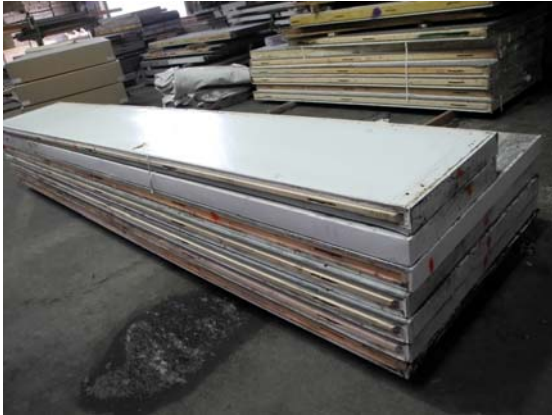

14'6" x 24' x 8'4" H
Walk-In Cooler or Freezer
Wall & Ceiling Panels Diagram

14'6" x 24' 8'4" H
Walk-In Cooler or Freezer