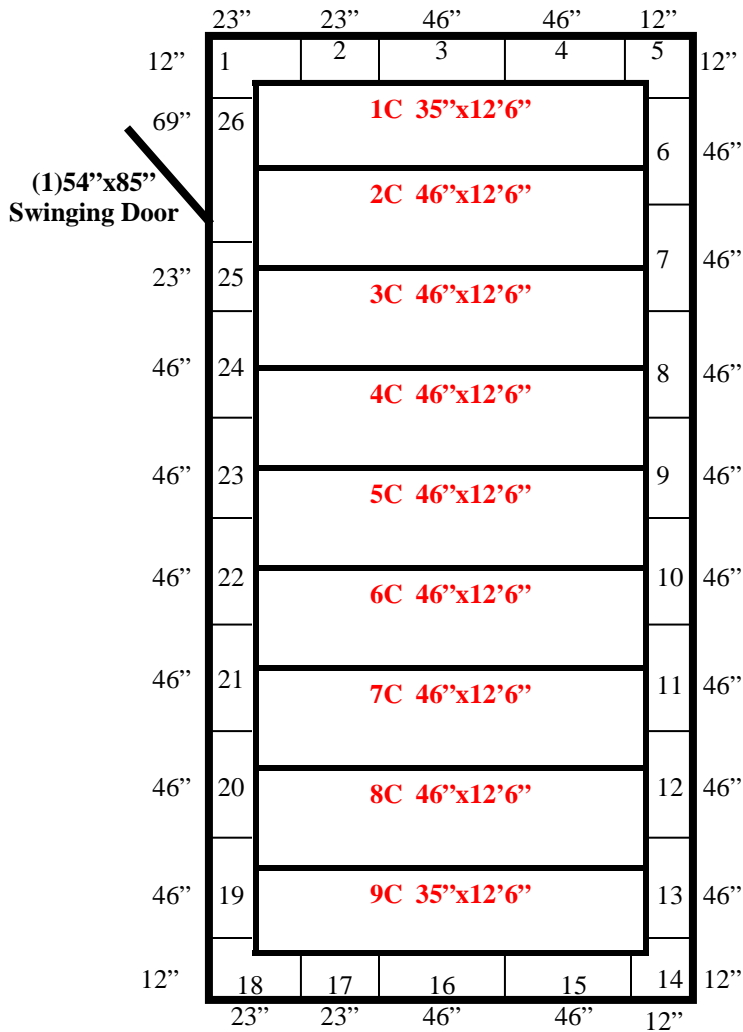

12'6"

12'6"

**12'6" x 32'8" x 8'8" H**  
**Walk-In Freezer With Floor**  
**Wall, Ceiling & Floor Panels Diagram**

**12'6" x 32'8" x 8'8" H  
Walk-In Freezer With Floor**