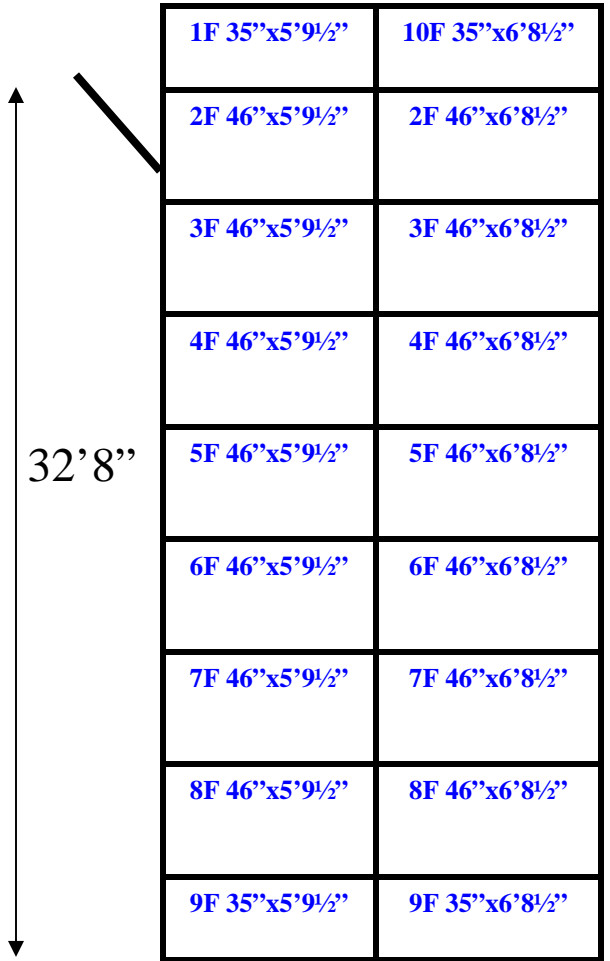

12'6"

12'6"

**12'6" x 32'8" x 8'8" H**  
**Walk-In Freezer With Floor**  
**Wall, Ceiling & Floor Panels Diagram**

**12'6" x 32'8" x 8'8" H  
Walk-In Freezer With Floor**