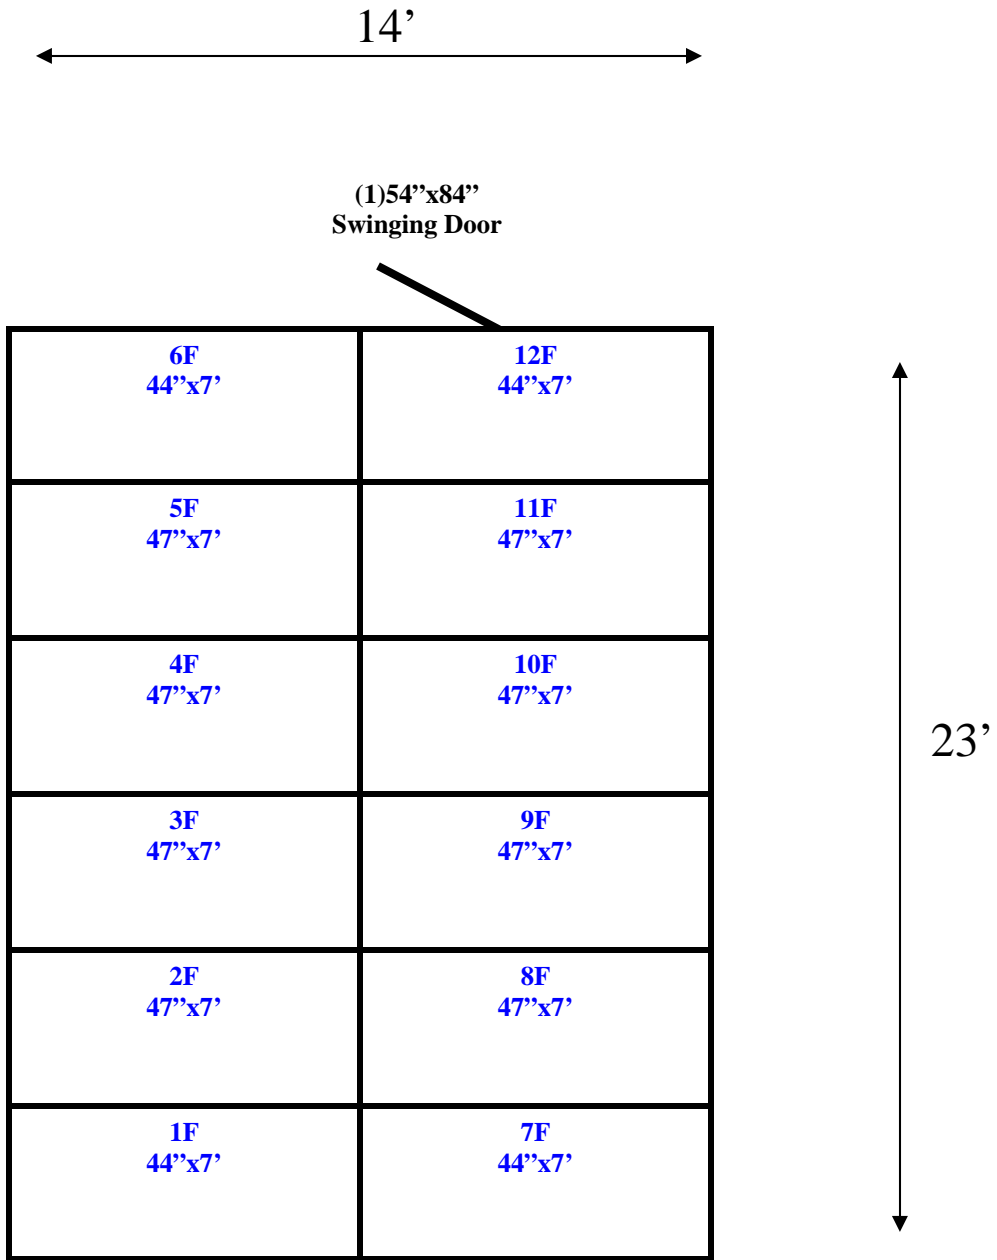

**14' x 23' x 8'8" H
Walk-In Freezer With Floor
Wall & Ceiling Panels Diagram**

**14' x 23' x 8'8" H
Walk-In Freezer With Floor
Floor Panels Diagram**

**14' x 23' x 8'8" H
Walk-In Freezer With Floor**

**12-13
Yellow**