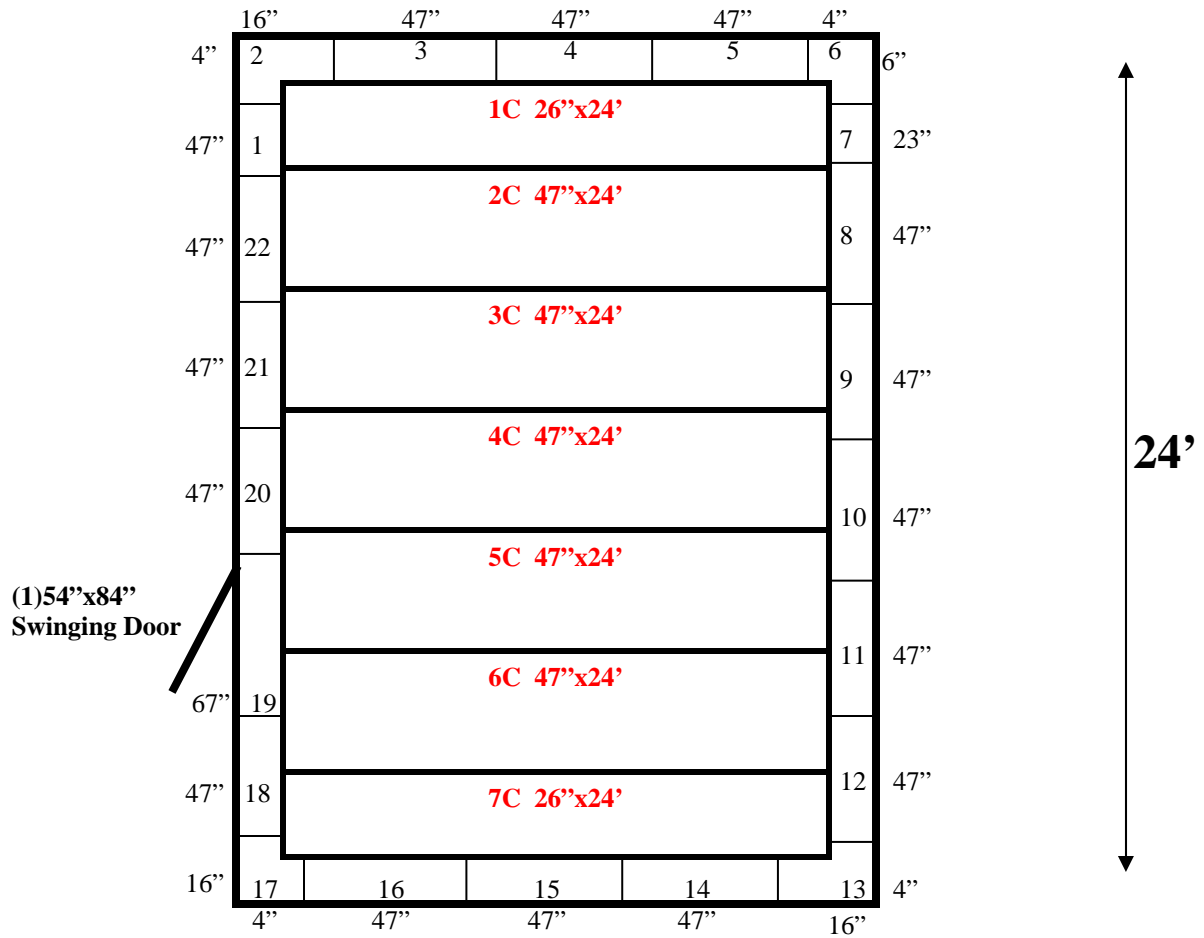

13'5"

13'5" x 24' x 8'4" H
Walk-In Cooler or Freezer
Wall & Ceiling Panels Diagram

**13'5" x 24' x 8'4" H
Walk-In Cooler or Freezer**

**6-13
Purple**