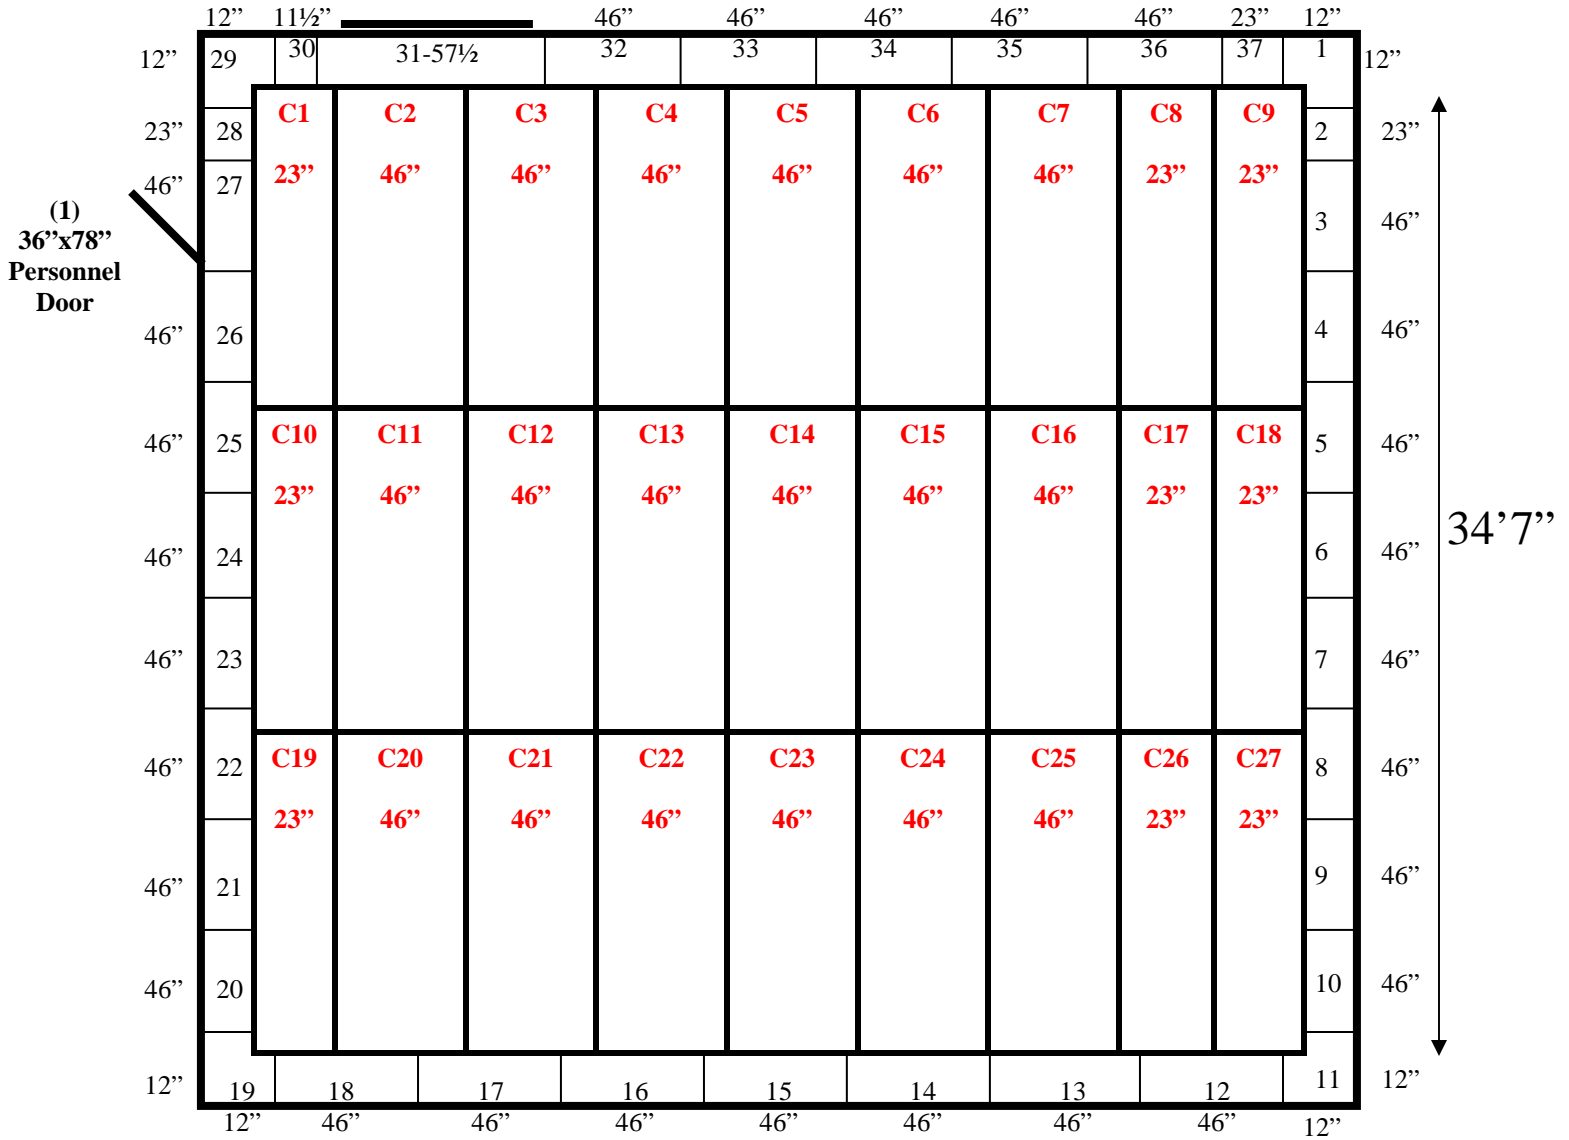

28' 10"

(1)72"x96"
Manual Sliding
Door

28'10" x 34'7" x 10'3" H
Drive-In Cooler or Freezer
Wall & Ceiling Panels Diagram

210-12
Orange

**28'10" x 34'7" x 10'3" H
Drive-In Cooler or Freezer**

**210-12
Orange**

**28'10" x 34'7" x 10'3" H
Drive-In Cooler or Freezer**

**210-12
Orange**