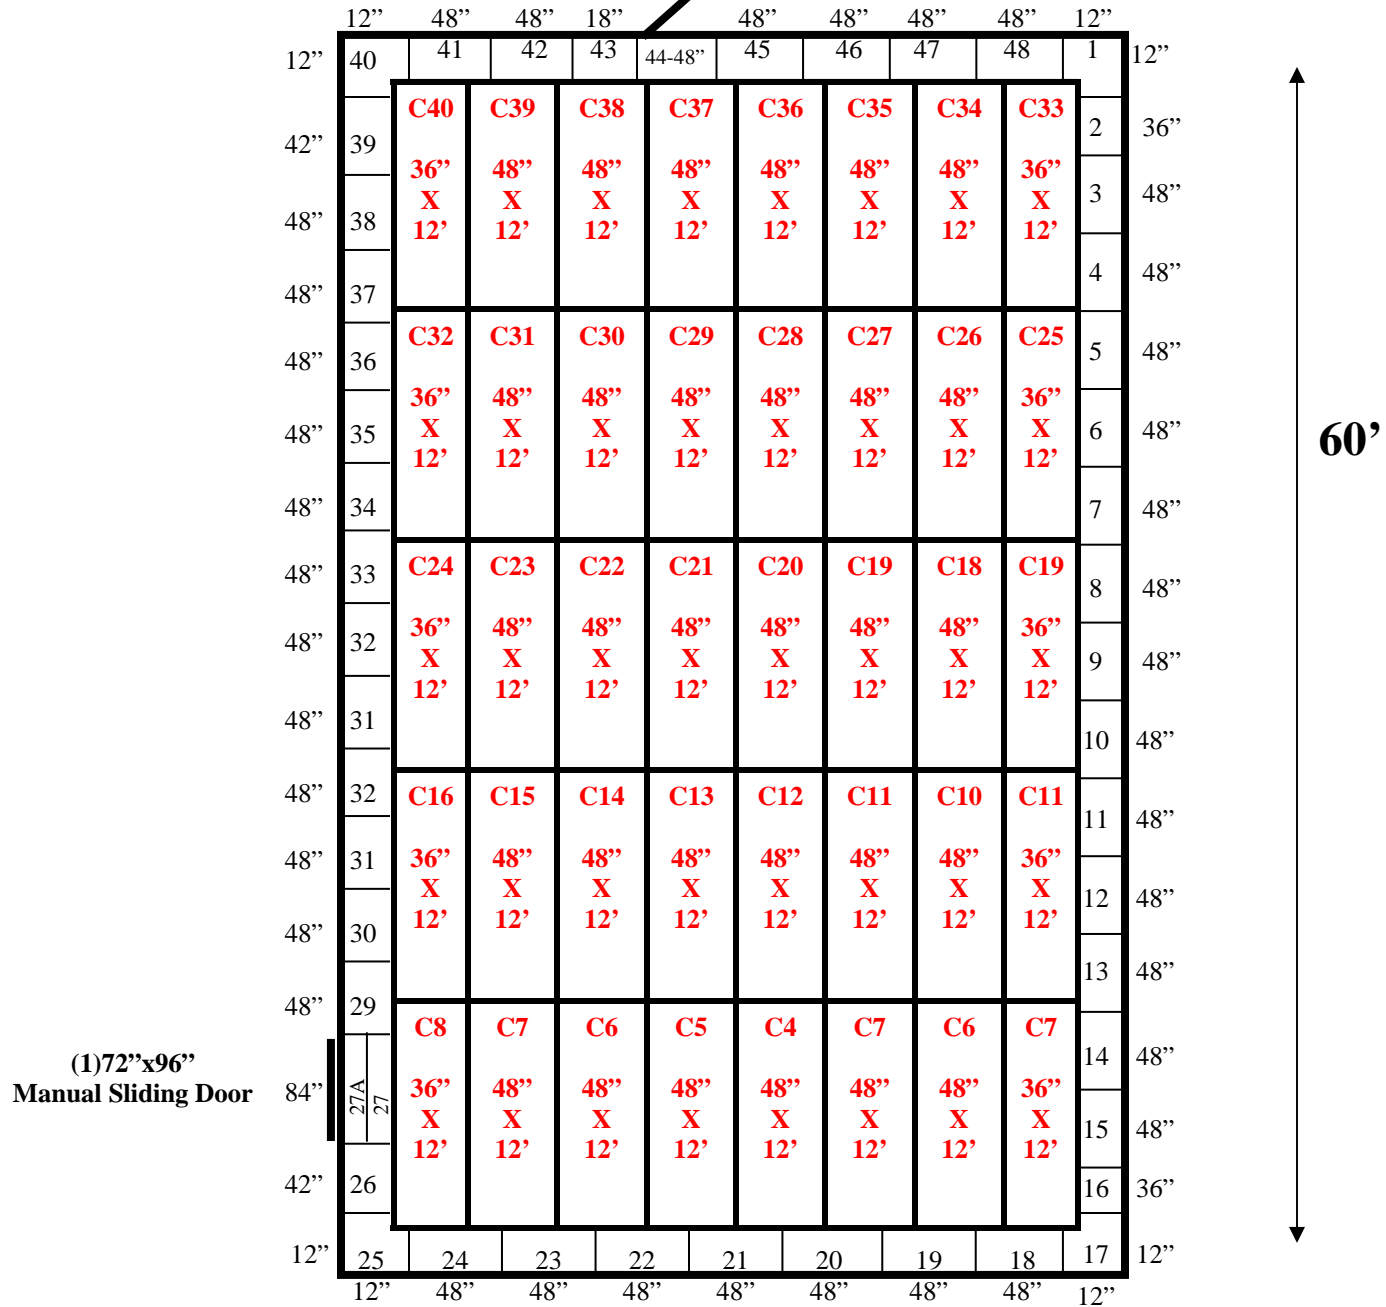

30'

(1)36"x84"
Swinging Door

30' x 60' x 10'10" H
Drive-In Cooler or Freezer
Wall & Ceiling Panels Diagram

207-12
No color

30'

(1)36"x84"
Swinging Door

60'

(1)72"x96"
Manual Sliding Door

30' x 60' x 10'10" H
Drive-In Cooler or Freezer
Floor Screed Diagram

207-12
No color

30' x 60' x 10'10" H
Drive-In Cooler or Freezer

163-12
Pink

**30' x 60' x 10'10" H
Drive-In Cooler or Freezer**

**163-12
Pink**

30' x 60' x 10'10" H
Drive-In Cooler or Freezer

163-12
Pink