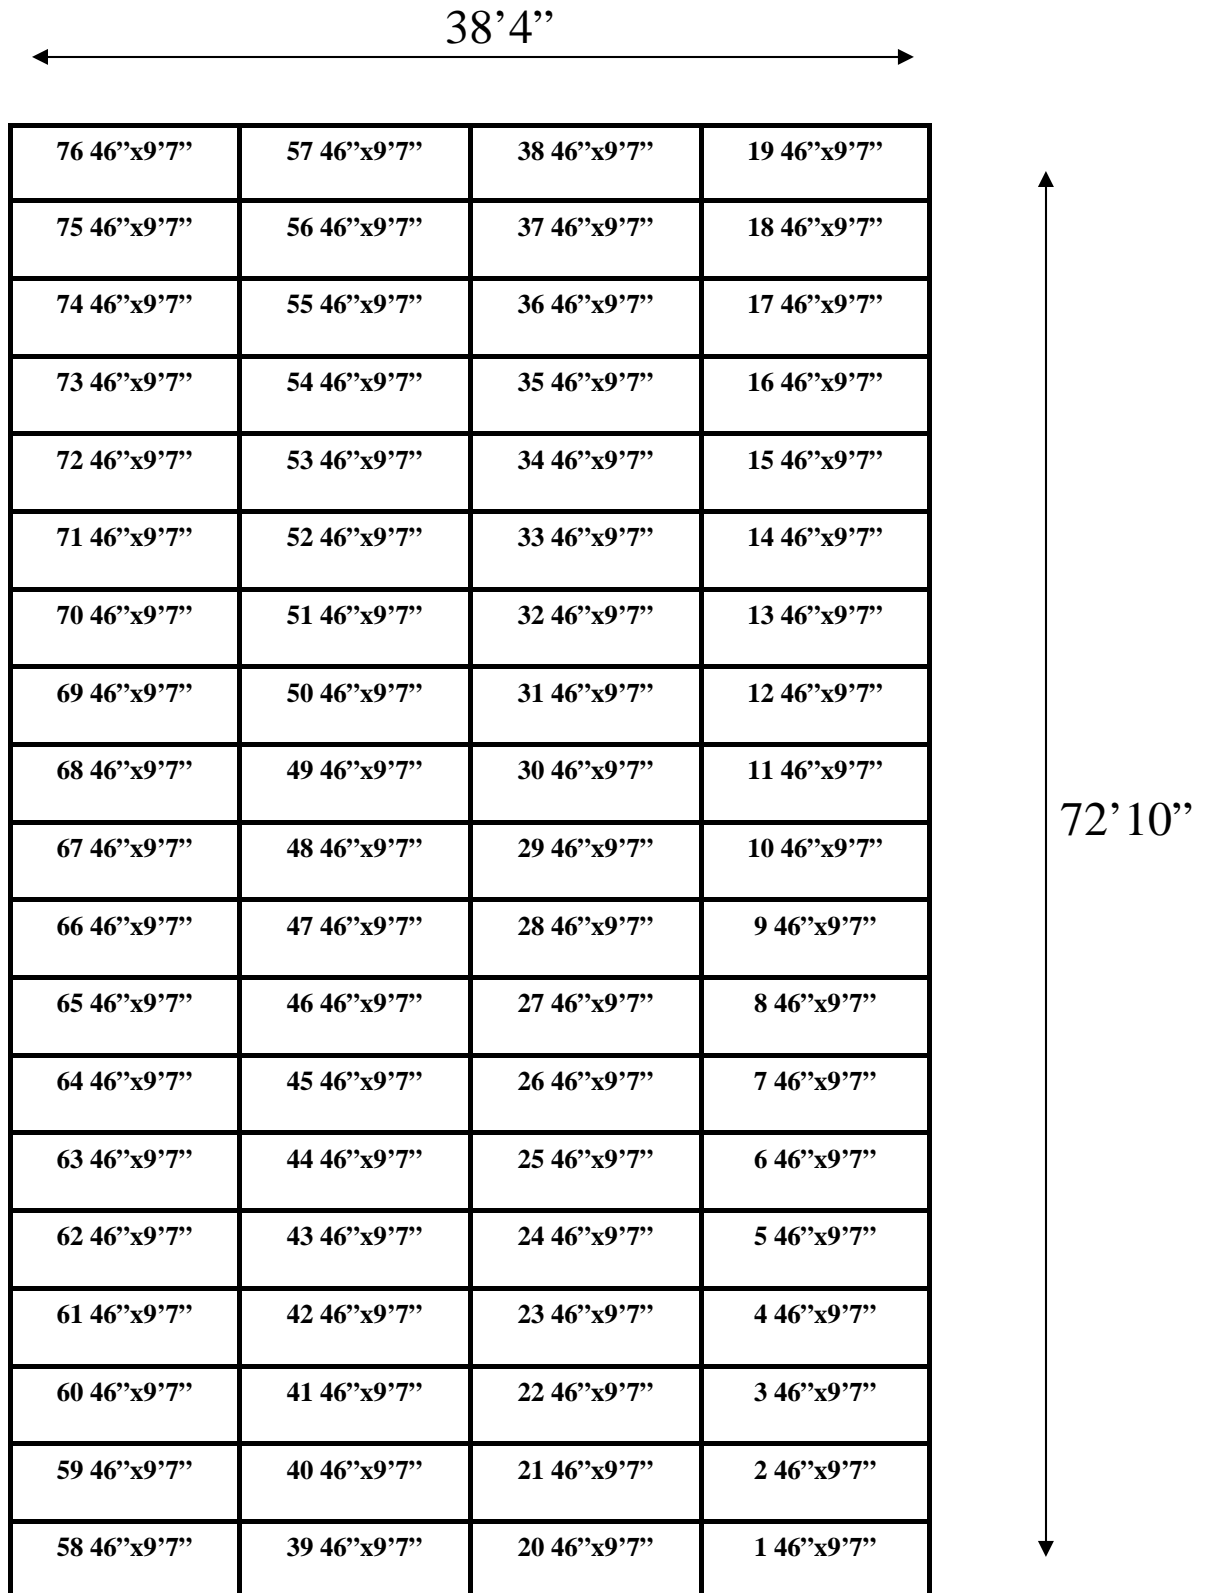

(1) New 8'x8' Door can be placed anywhere.

**38'4" x 72'10" x 19'9" H
Drive-In Cooler or Freezer
Wall Panels Diagram**

82-12
Orange

(1) New 8'x8' Door can be placed anywhere.

**38'4" x 72'10" x 19'9" H
Drive-In Cooler or Freezer
Ceiling Panels Diagram**

**38'4" x 72'10" x 18'9" H
Drive-In Cooler or Freezer**

**82-12
Orange**