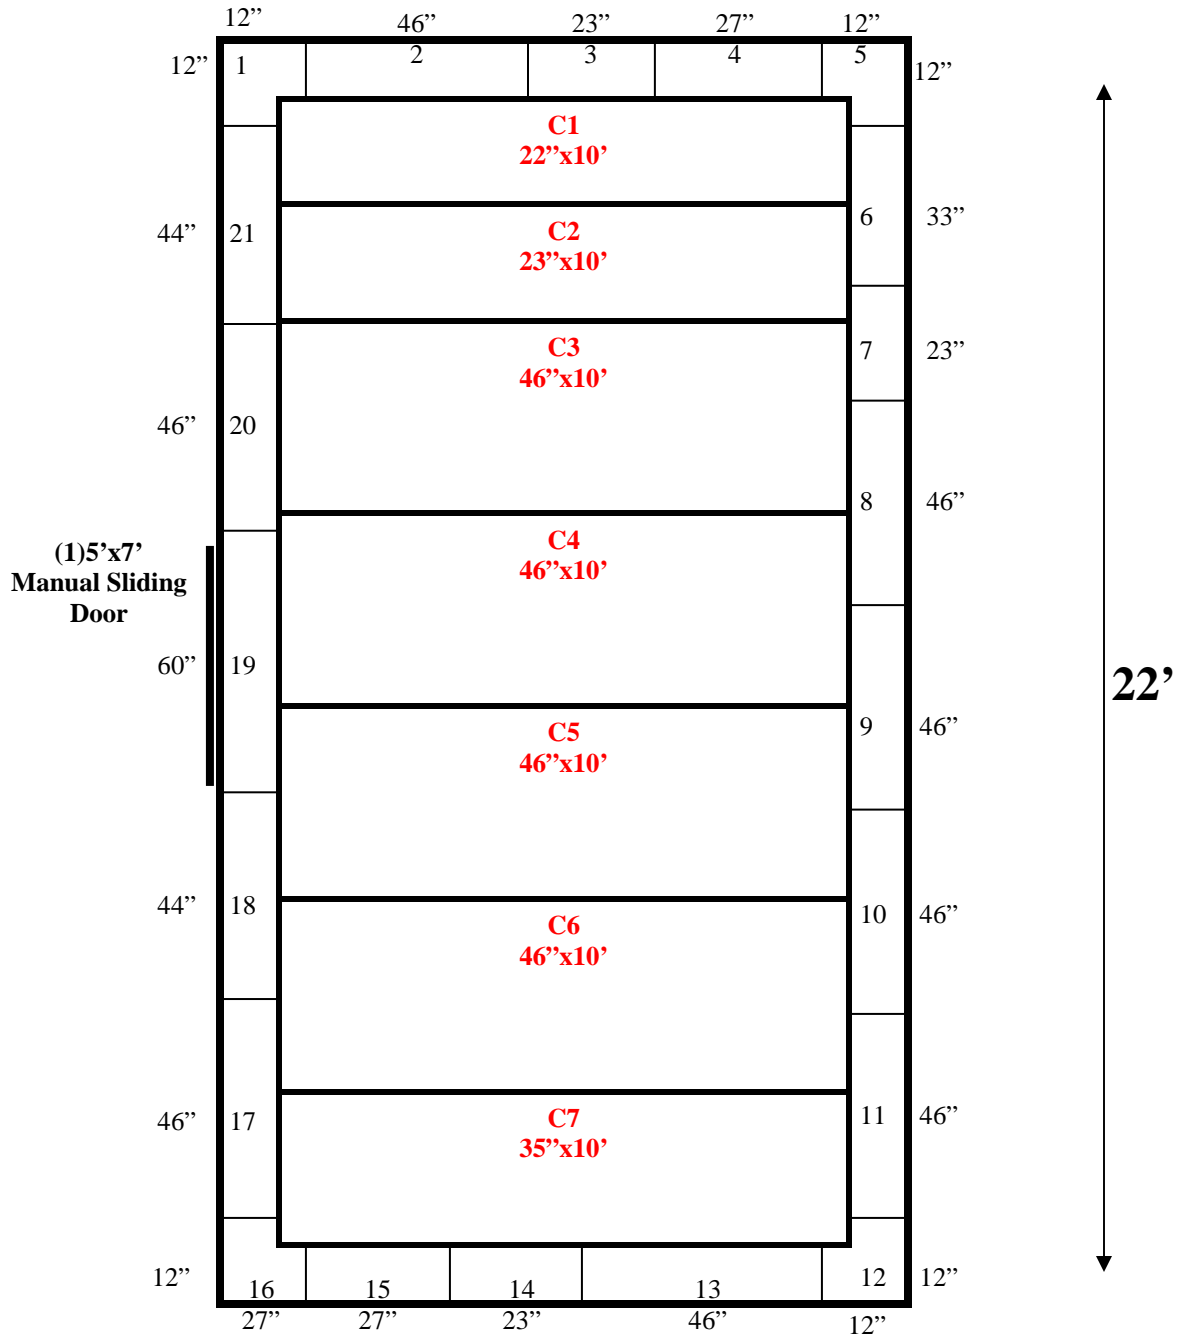

10'

**10' x 22' x 8'6" H
Walk-In Cooler or Freezer
Wall & Ceiling Panels Diagram**

171-12
Red

10' x 22' x 8'6" H
Walk-In Cooler or Freezer

171-12
Red