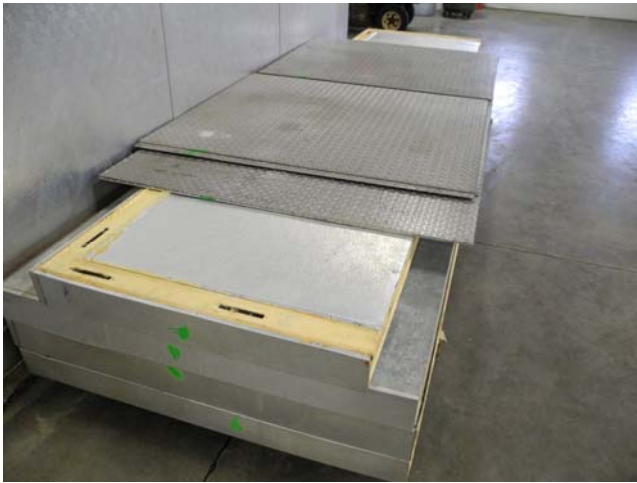

Ceiling & Floor Panels layout the same.

**11'7" x 14'5" x 8'8" H  
Walk-In Freezer With Floor  
Wall, Ceiling & Floor Panels Diagram**

200-12  
Green

**11'7" x 14'5" x 8'8" H  
Walk-In Freezer With Floor**

**200-12  
Green**

**11'7" x 14'5" x 8'8" H  
Walk-In Freezer With Floor**

200-12  
Green