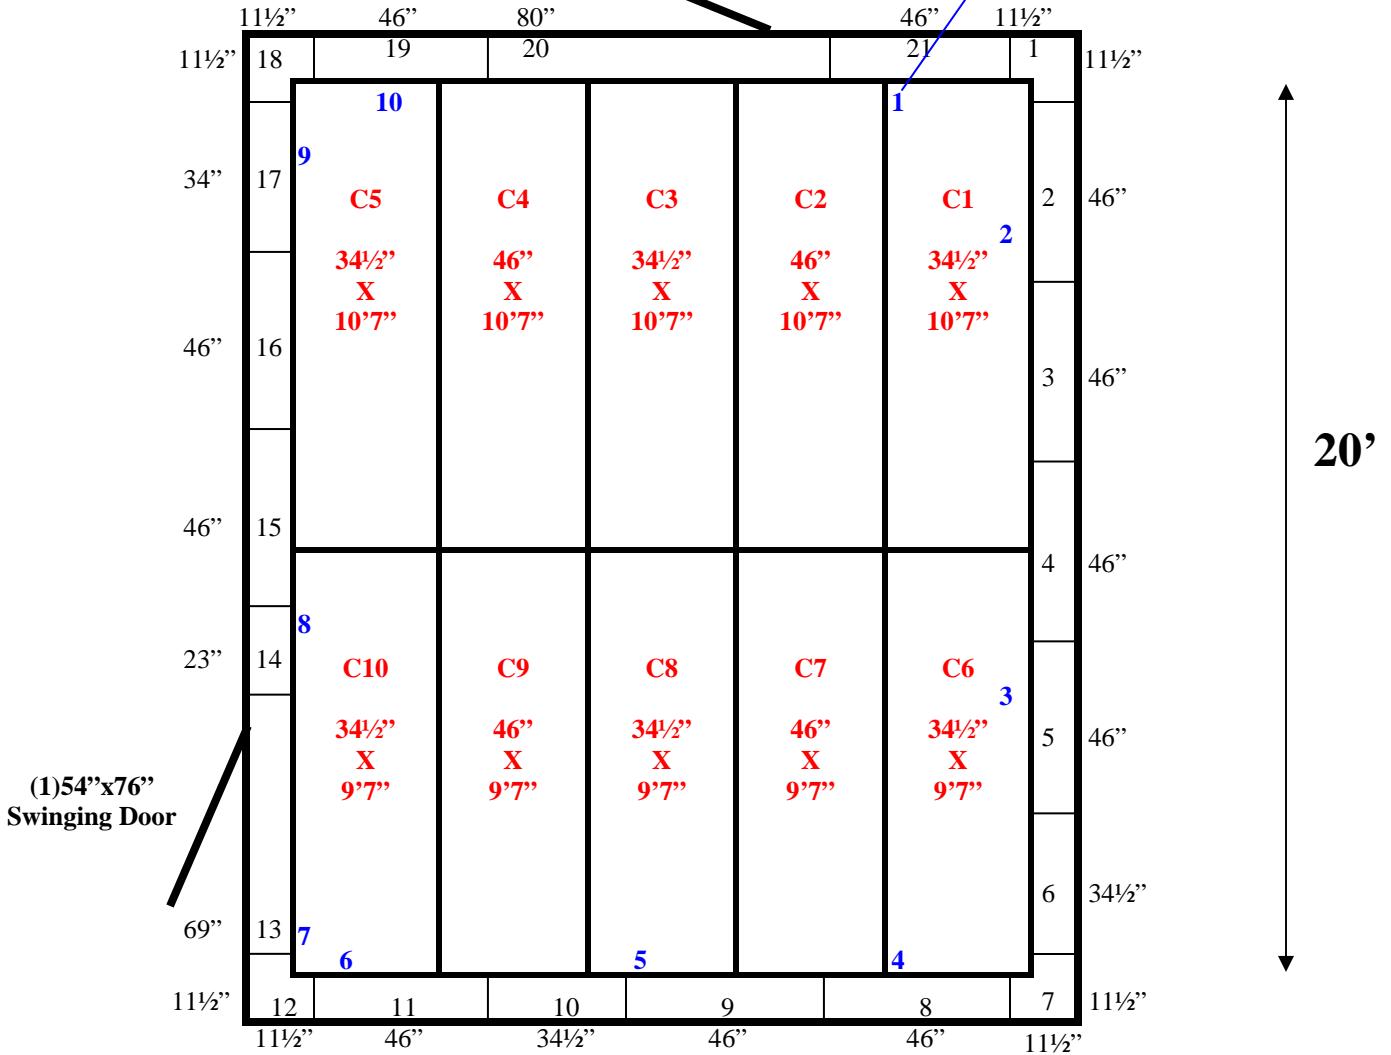

16'3"

(1)54"x76"
Swinging Door

Floor Screed Layout

16'3" x 20'2" x 8'6" H
Walk-In Cooler or Freezer
Wall & Ceiling Panels Diagram

174-12
green

**16'3" x 20'2" x 8'6" H
Walk-In Cooler or Freezer**

**174-12
Green**

16'3" x 20'2" x 8'6" H
Walk-In Cooler or Freezer

174-12
Green