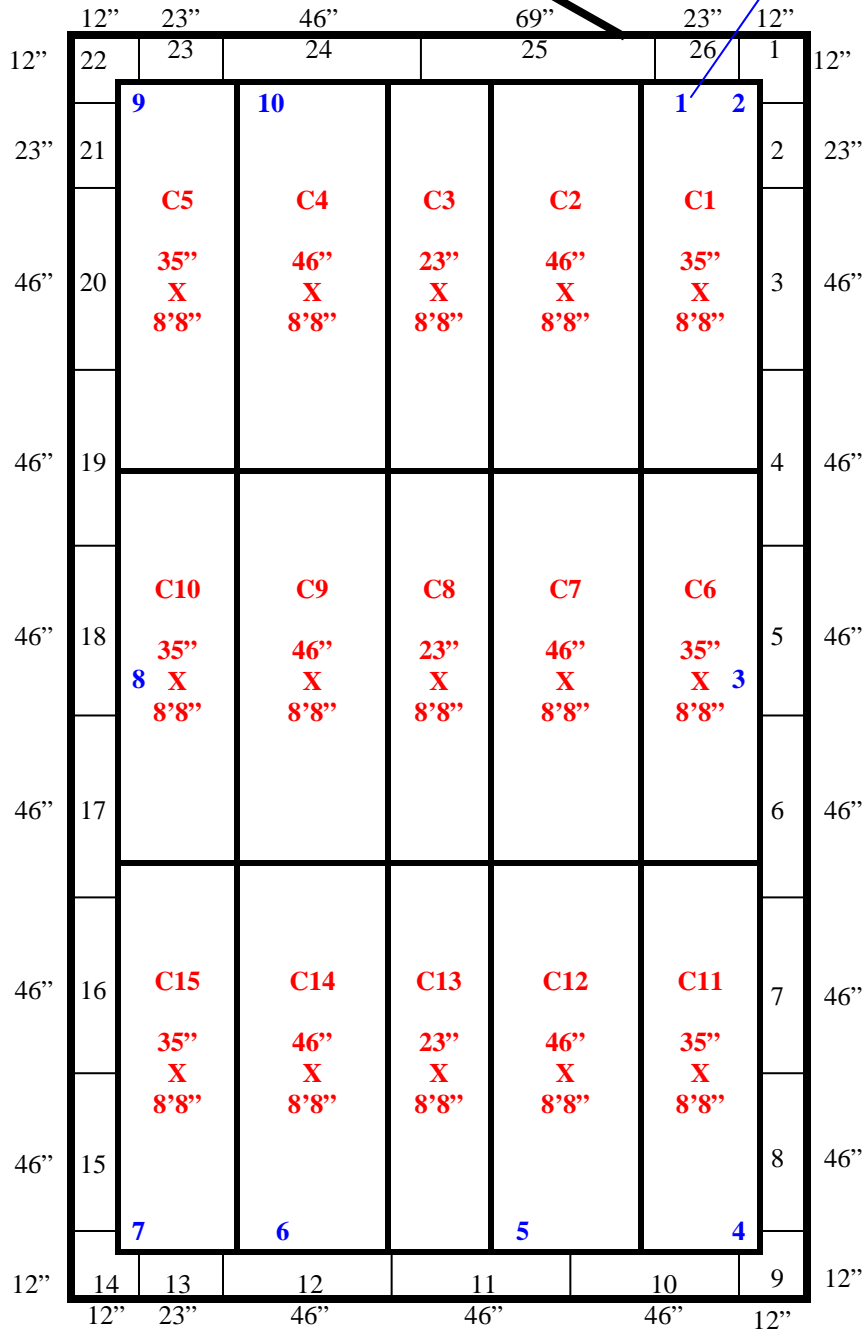

15'5"

(1)54"x80"
Swinging Door

Floor Screed Layout

26'11"

**15'5" x 26'11" x 8'5" H
Walk-In Cooler or Freezer
Wall & Ceiling Panels Diagram**

**15'5" x 26'11" x 8'5" H
Walk-In Cooler or Freezer**

**192-12
Red**

**15'5" x 26'11" x 8'5" H
Walk-In Cooler or Freezer**

**192-12
Red**