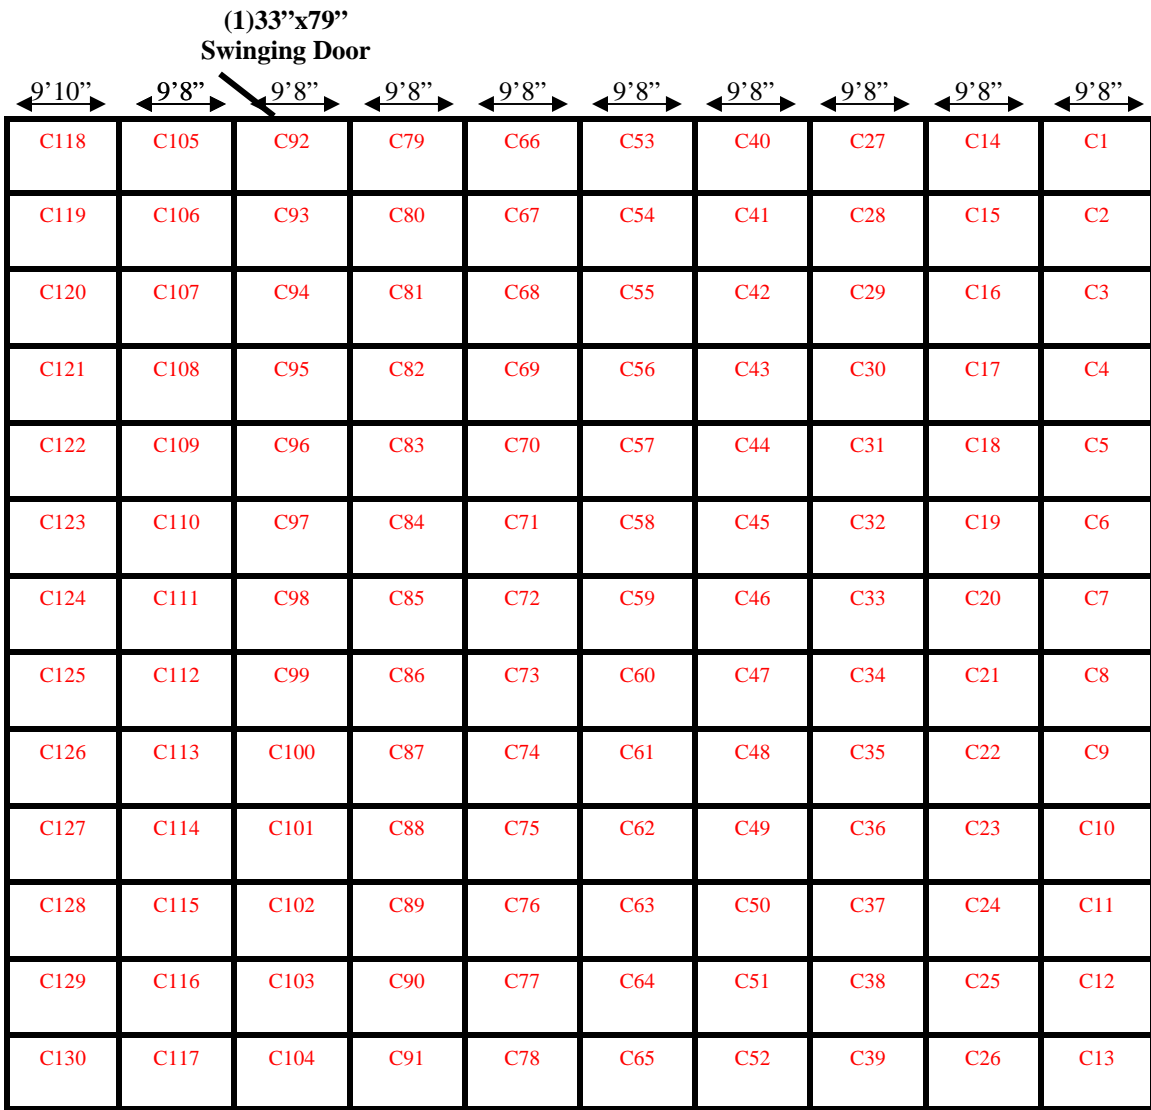

96'10"

(1)33"x79"  
Swinging Door

Wall  
panels  
#52 thru  
#76 are 46".

Wall  
panels  
#39 thru  
#51 are 46".

49'10"

Wall  
panels  
#1 thru  
#13 are 46".

Wall  
panels  
#14 thru  
#38 are 46".

Includes: (1) New 8'x8' Manual Sliding Door (buyer cuts opening).

49'10" x 96'10" x 22'6" H  
Drive-In Cooler or Freezer  
Wall & Ceiling Panels Diagram

161-12  
No color

96'10"

All panels are 46" wide.

**49'10" x 96'10" x 22'6" H  
Drive-In Cooler or Freezer  
Wall & Ceiling Panels Diagram**

161-12  
No color

**49'10" x 96'10" x 22'6" H  
Drive-In Cooler or Freezer**

**161-12  
No color**