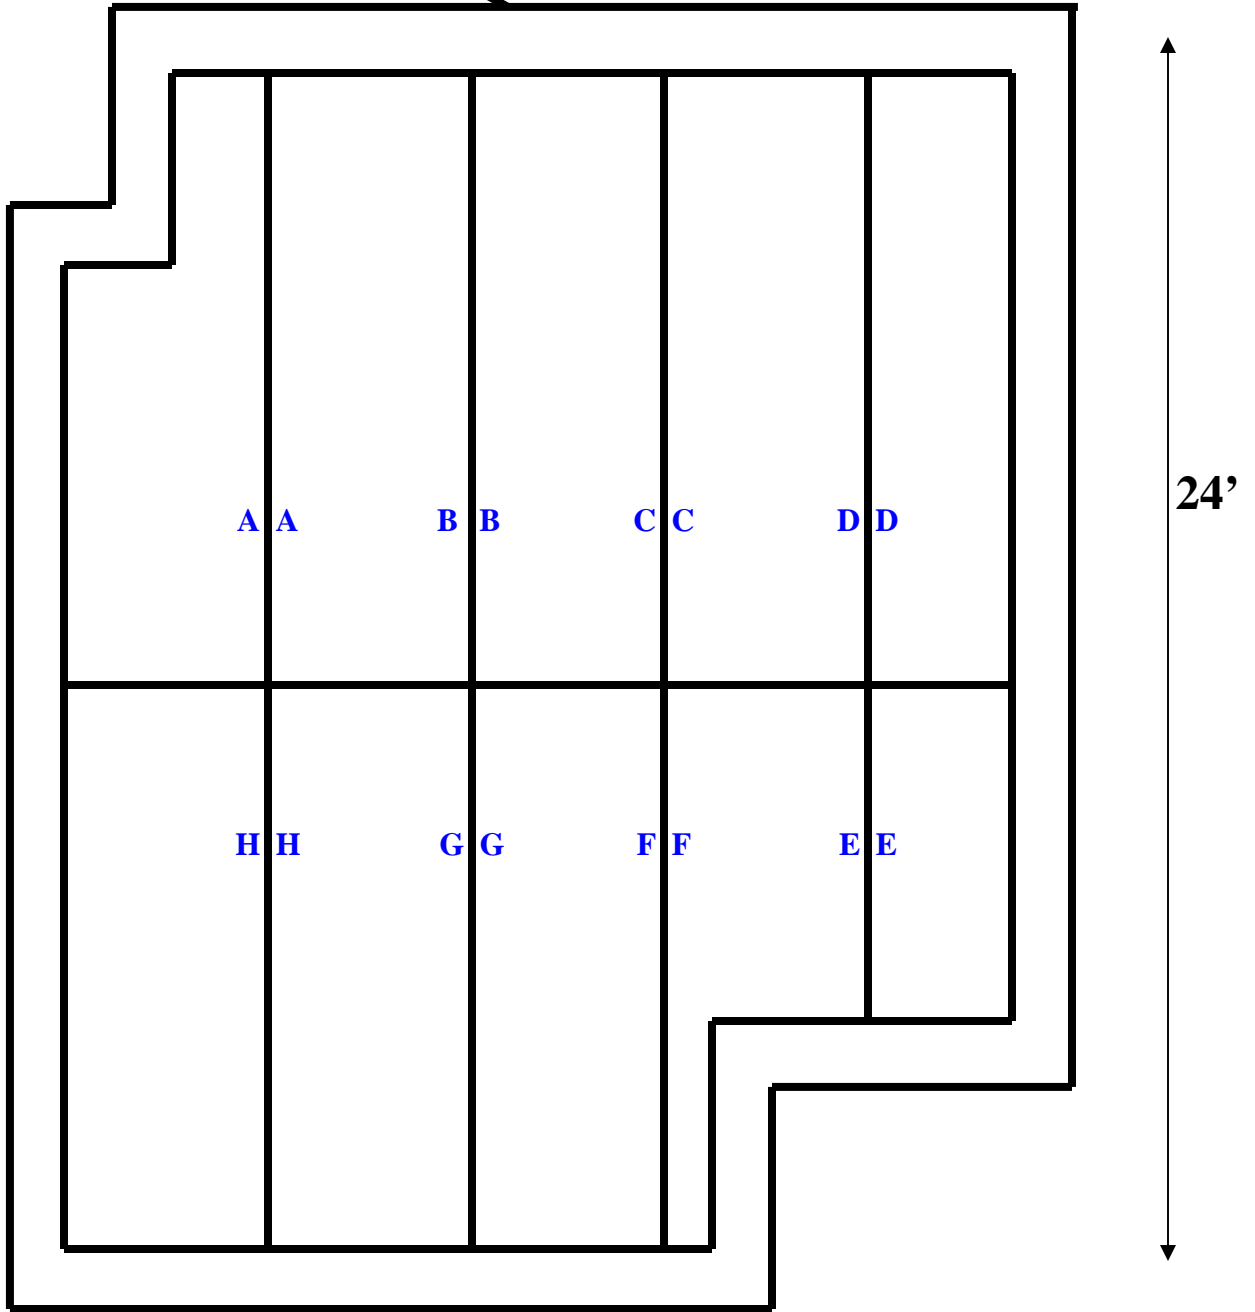

19'

19' x 24' x 8'9" H
Walk-In Freezer With Floor
Wall & Floor Panels Diagram

194-12
No color

19'

(1)36"x84"
Swinging Door
(Interior ramp)

19' x 24' x 8'9" H
Walk-In Freezer With Floor
Ceiling Panels Diagram

194-12
No color

19' x 24' x 8'9" H
Walk-In Freezer With Floor

194-12
No color

19' x 24' x 8'9" H
Walk-In Freezer With Floor

194-12
No color