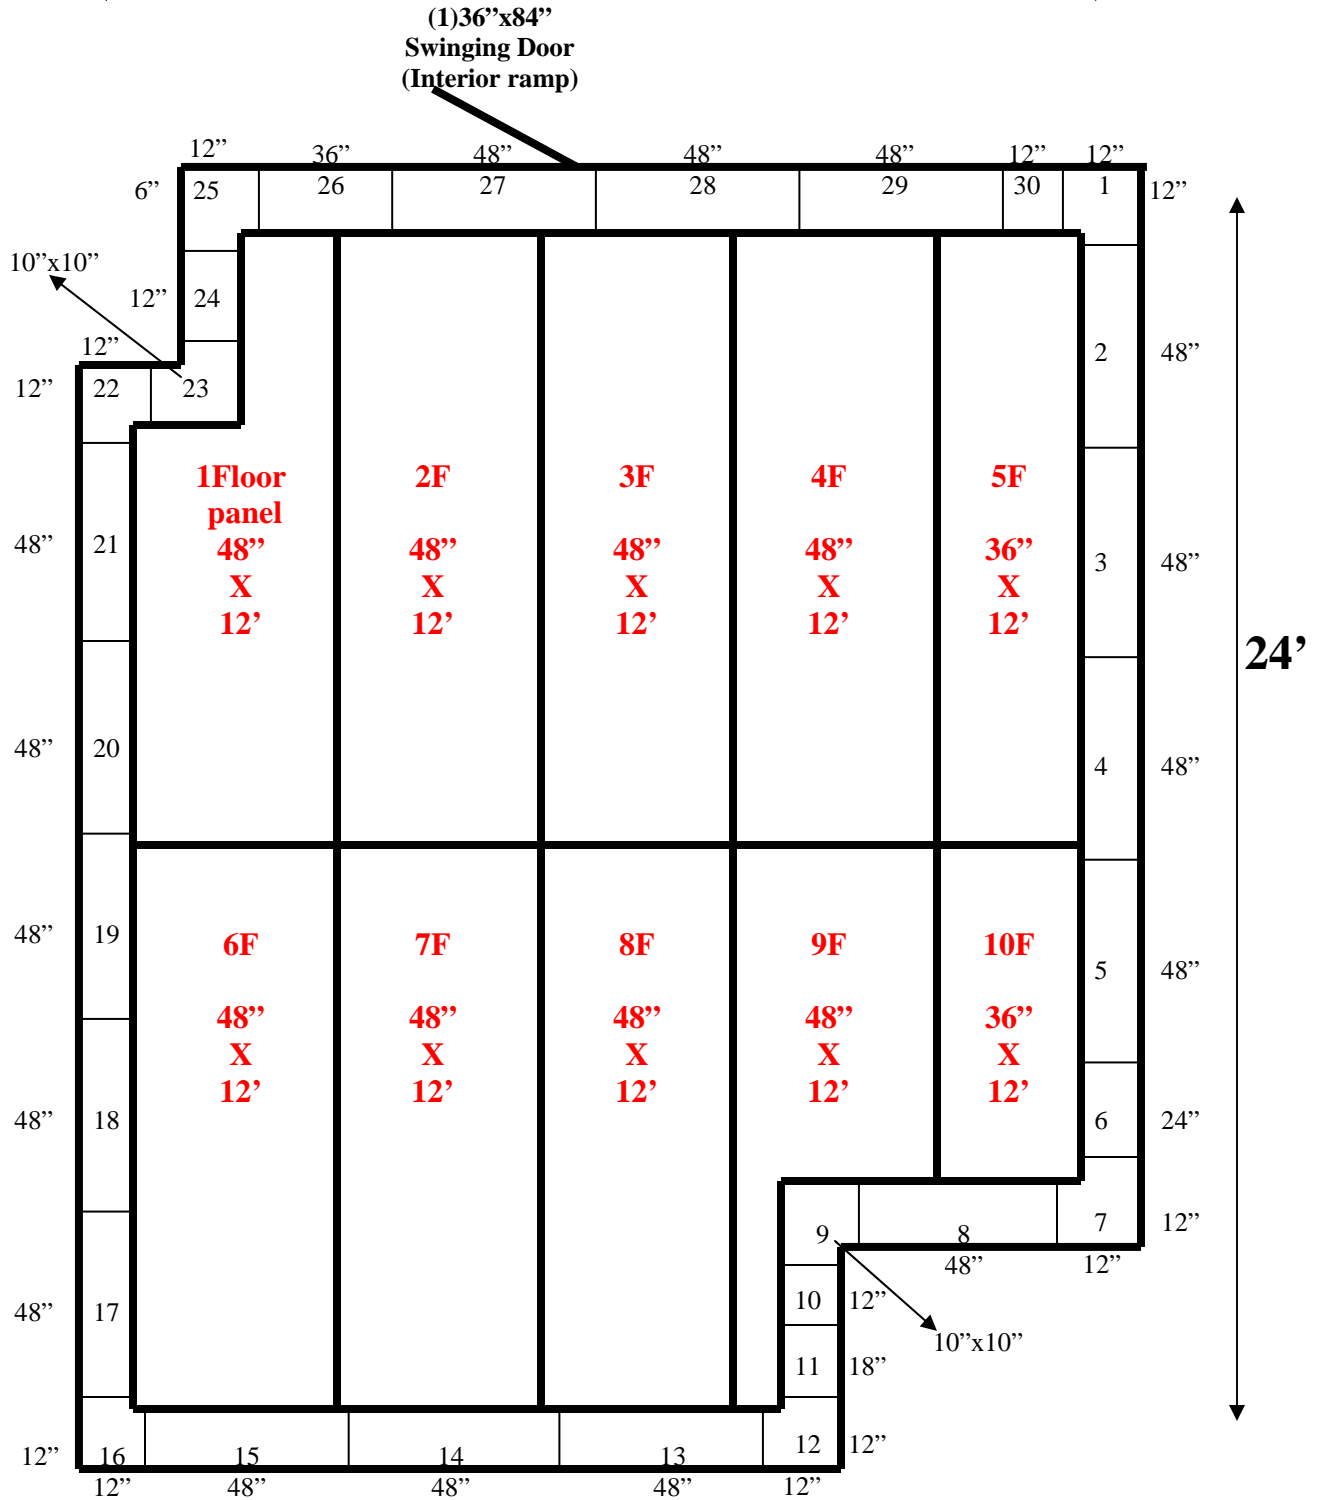

19'

19' x 24' x 8'9" H
Walk-In Freezer With Floor
Wall & Floor Panels Diagram

194-12
No color

19'

(1)36"x84"
Swinging Door
(Interior ramp)

19' x 24' x 8'9" H
Walk-In Freezer With Floor
Ceiling Panels Diagram

194-12
No color

19' x 24' x 8'9" H
Walk-In Freezer With Floor

194-12
No color

19' x 24' x 8'9" H
Walk-In Freezer With Floor

194-12
No color