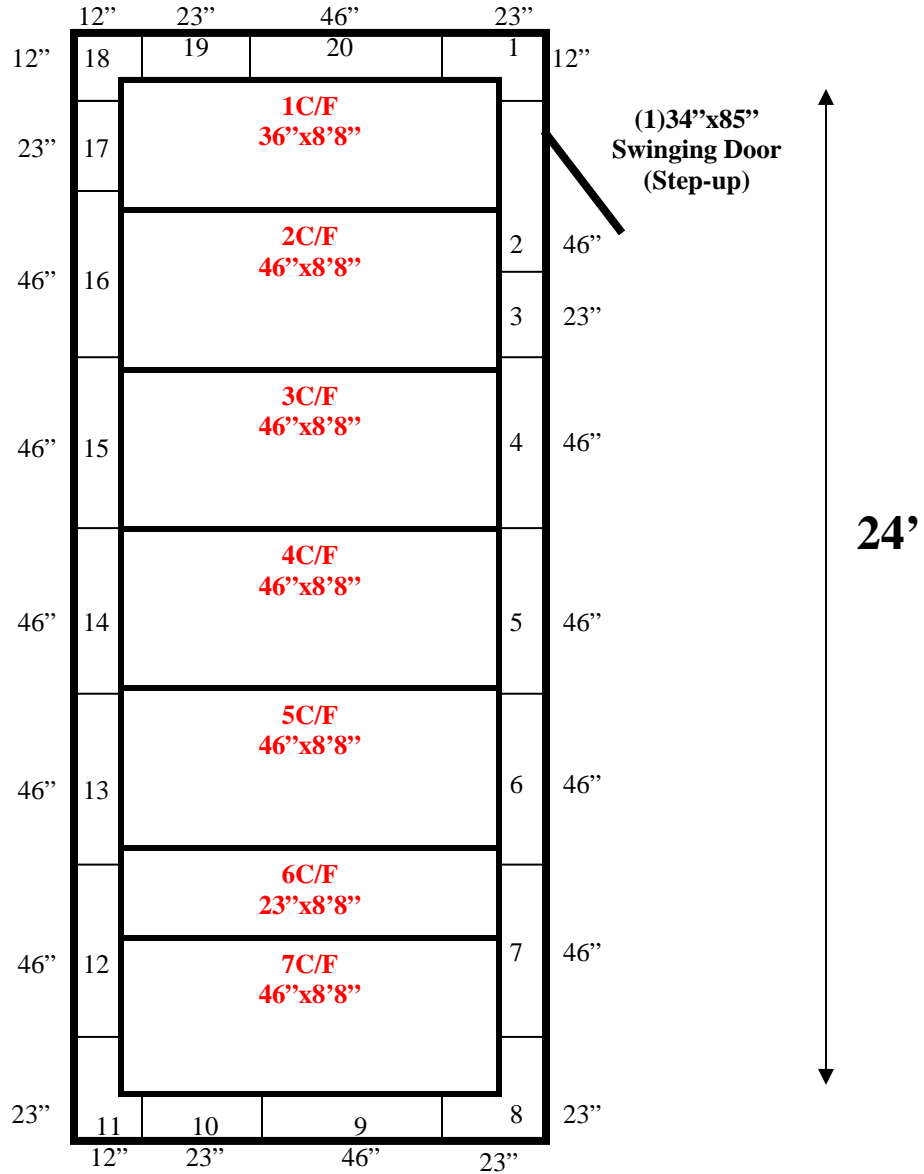

8'8"

Ceiling & Floor panels layout the same.

**8'8" x 24' x 8'8" H
Walk-In Freezer With Floor
Wall, Ceiling & Floor Panels Diagram**

192-12
Black

**8'8" x 24' x 8'8" H
Walk-In Freezer With Floor**

**192-12
Black**