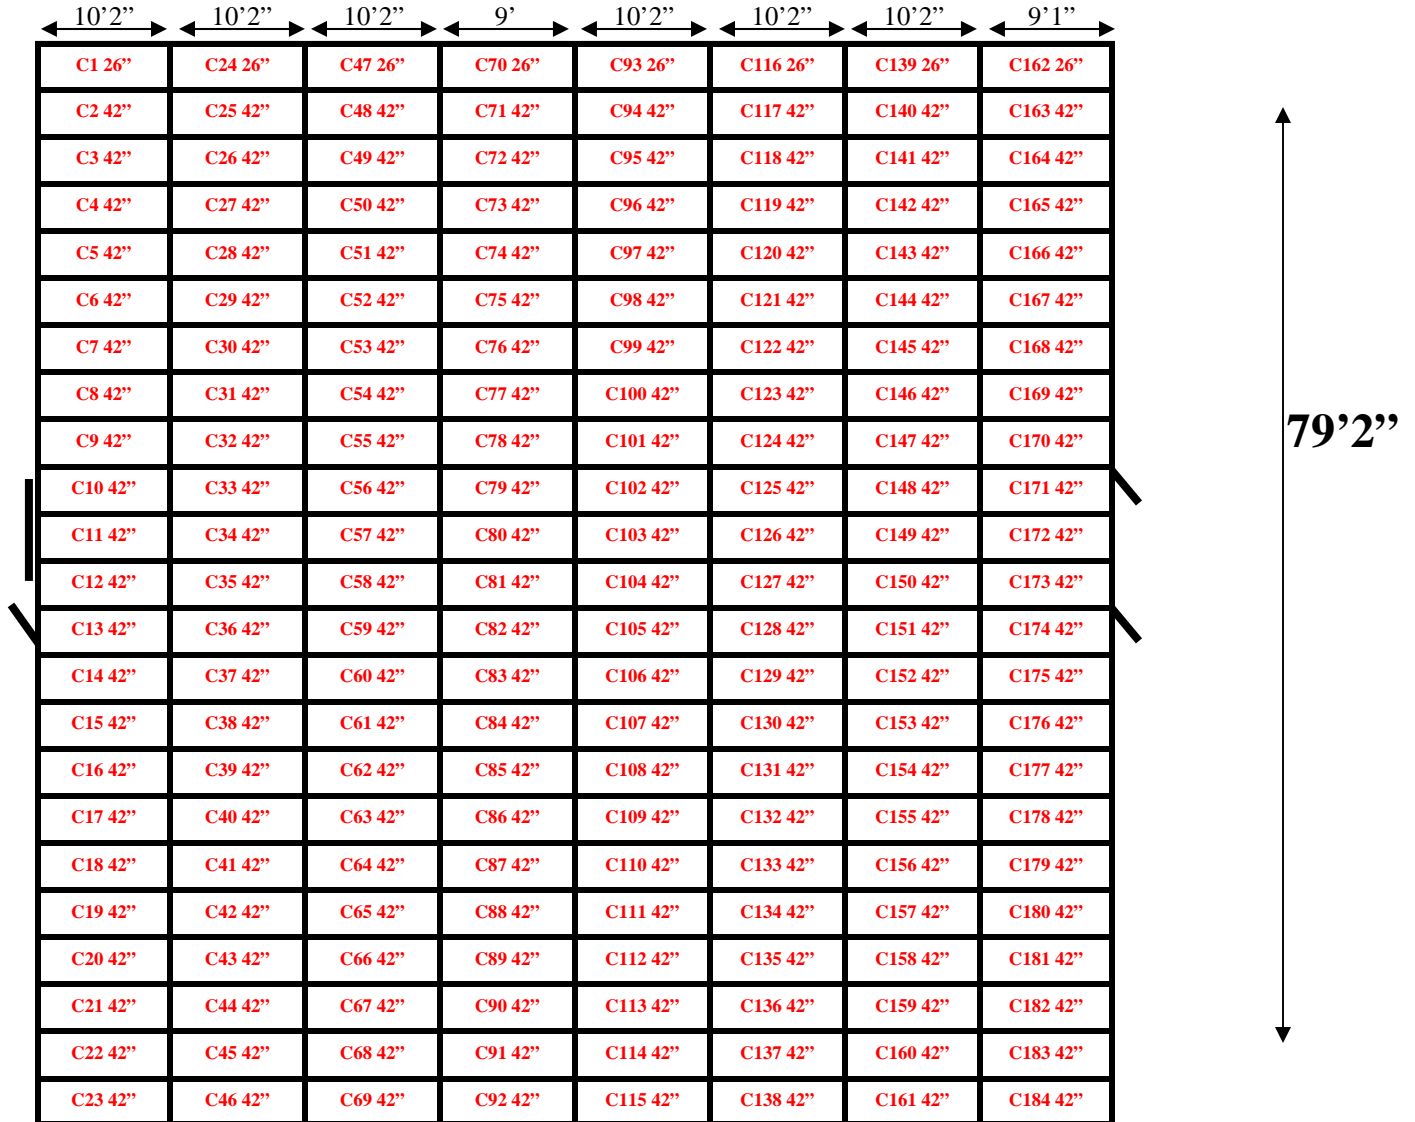

79'2"

**79'2" x 79'2" x 16'4" H
Drive-In Cooler or Freezer
Wall Panels Diagram**

177-12
Purple Pink

79'2"

**79'2" x 79'2" x 16'4" H
Drive-In Cooler or Freezer
Ceiling Panels Diagram**

177-12
Purple Pink

79'2" x 79'2" x 16'4" H
Drive-In Cooler or Freezer

177-12
Purple Pink

**79'2" x 79'2" x 16'4" H
Drive-In Cooler or Freezer**

**177-12
Purple Pink**

79'2" x 79'2" x 16'4" H
Drive-In Cooler or Freezer

177-12
Purple Pink