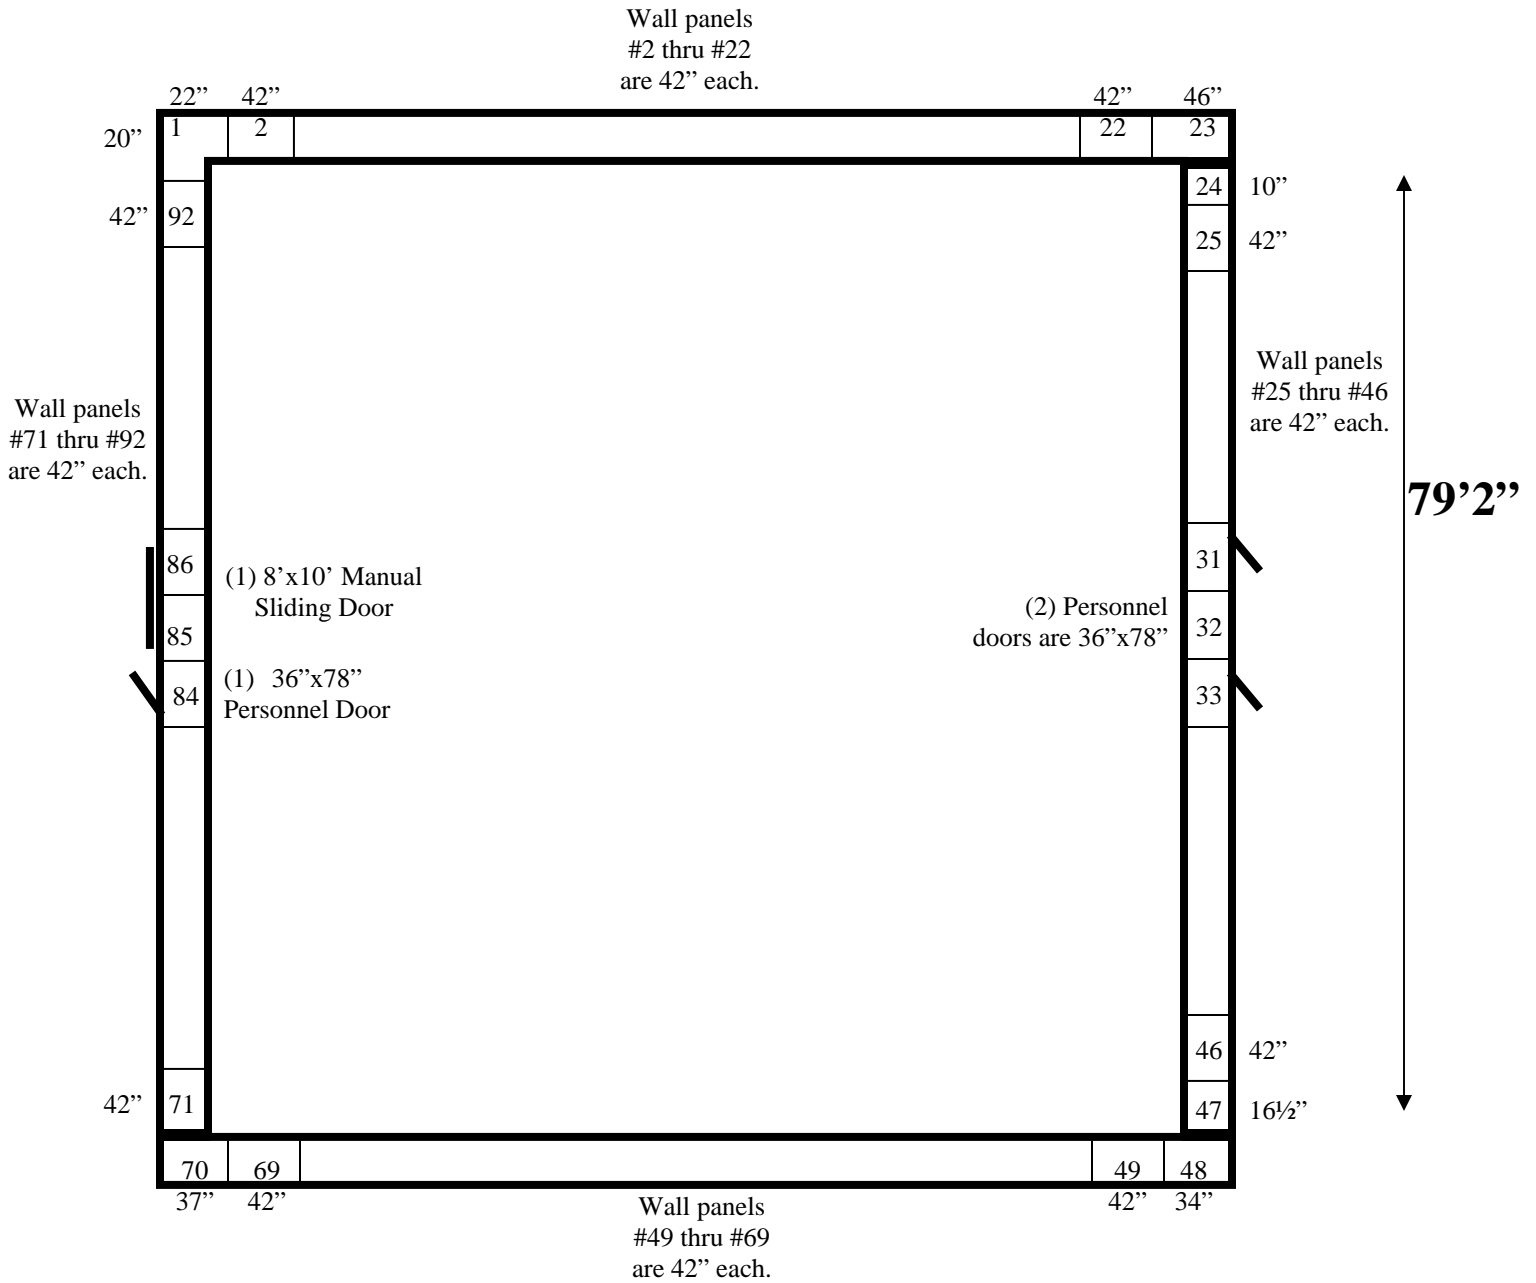

79'2"

**79'2" x 79'2" x 16'4" H
Drive-In Cooler or Freezer
Wall Panels Diagram**

177-12
Purple Pink

79'2"

**79'2" x 79'2" x 16'4" H
Drive-In Cooler or Freezer
Ceiling Panels Diagram**

177-12
Purple Pink

79'2" x 79'2" x 16'4" H
Drive-In Cooler or Freezer

177-12
Purple Pink

**79'2" x 79'2" x 16'4" H
Drive-In Cooler or Freezer**

**177-12
Purple Pink**

79'2" x 79'2" x 16'4" H
Drive-In Cooler or Freezer

177-12
Purple Pink