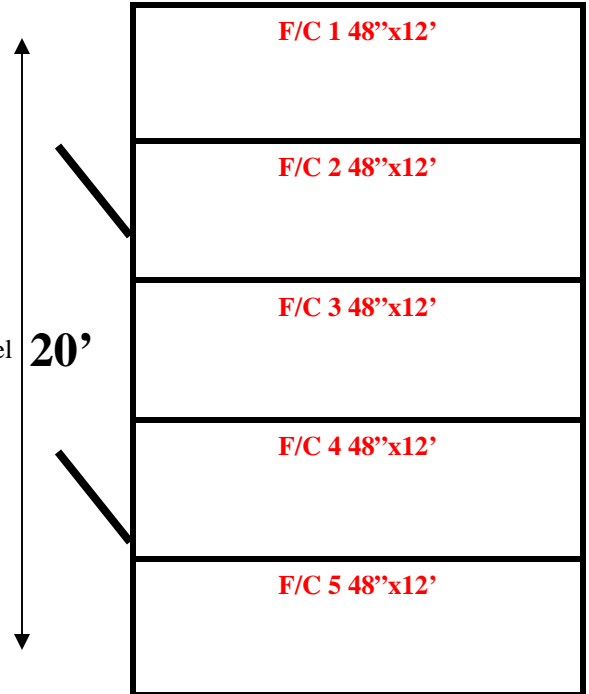

12'

12'

Floor & Ceiling panels layout the same.

**12' x 20' x 7'7" H
Combination Walk-In Cooler/Freezer
Wall, Floor & Ceiling Panels Diagram**

181-12
Black

**12' x 20' x 7'7" H
Combination Walk-In Cooler / Freezer**

**181-12
Black**

**12' x 20' x 7'7" H
Combination Walk-In Cooler / Freezer**

**181-12
Black**