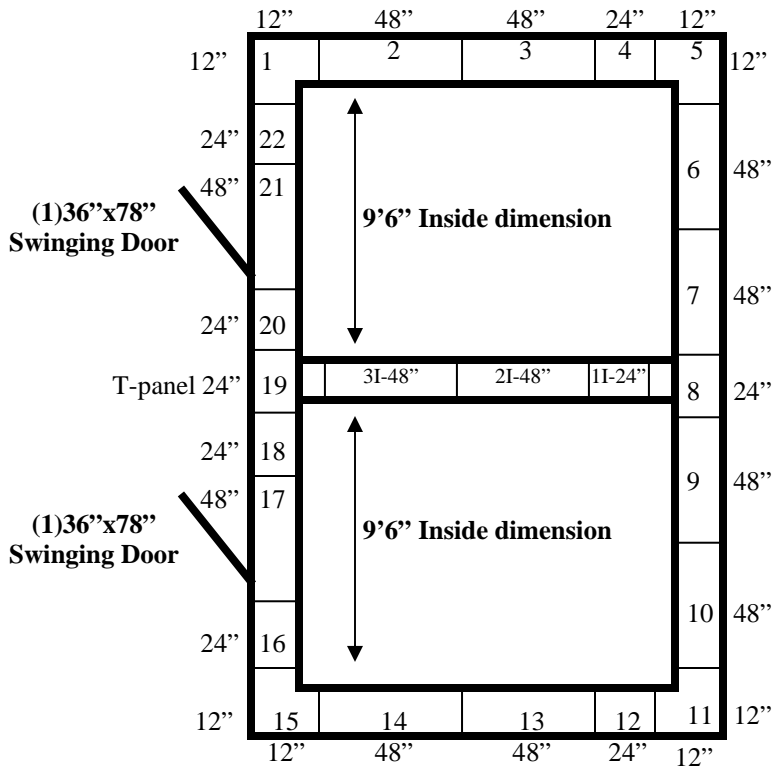

12'

12'

Floor & Ceiling panels layout the same.

**12' x 20' x 7'7" H
Combination Walk-In Cooler/Freezer
Wall, Floor & Ceiling Panels Diagram**

181-12
Black

**12' x 20' x 7'7" H
Combination Walk-In Cooler / Freezer**

**181-12
Black**

**12' x 20' x 7'7" H
Combination Walk-In Cooler / Freezer**

**181-12
Black**