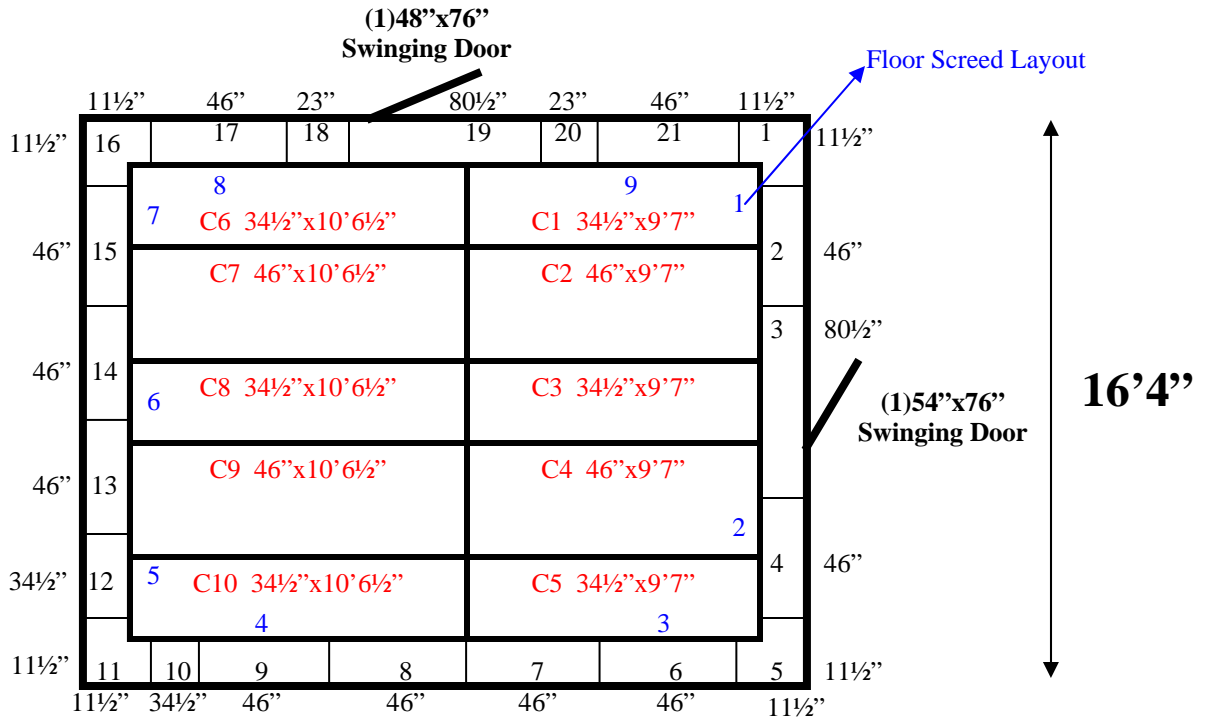

20'2"

Ceiling support: C-channel & hangers

**16'4" x 20'2" x 8'6" H  
Walk-In Cooler or Freezer  
Wall & Ceiling Panels Diagram**

174-12  
Lt Blue

**16'4" x 20'2" x 8'6" H  
Walk-In Cooler or Freezer**

**174-12  
Lt Blue**

**16'4" x 20'2" x 8'6" H  
Walk-In Cooler or Freezer**

174-12  
Lt Blue