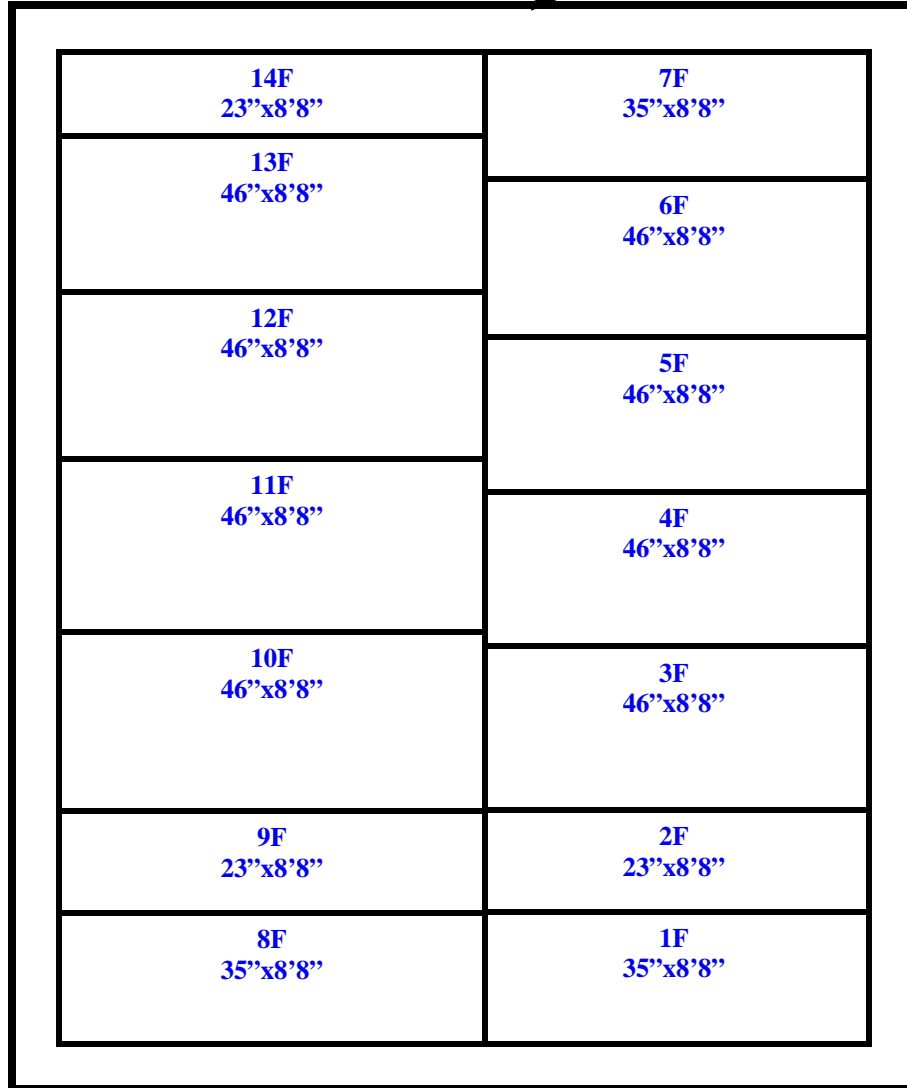

17'4"

(1)54"x81"
Swinging Door

17'4" x 23'1" x 8'8" H
Walk-In Freezer With Floor
Wall & Ceiling Panels Diagram

165-12
Green

17'4"

(1)54"x81"
Swinging Door

23'1"

Ceiling support: I-Beam & Hangers

**17'4" x 23'1" x 8'8" H
Walk-In Freezer With Floor
Floor Panels Diagram**

165-12
Green

**17'4" x 23'1" x 8'8" H
Walk-In Freezer With Floor**

**165-12
Cranberry**

**17'4" x 23'1" x 8'8" H
Walk-In Freezer With Floor**

165-12
Cranberry