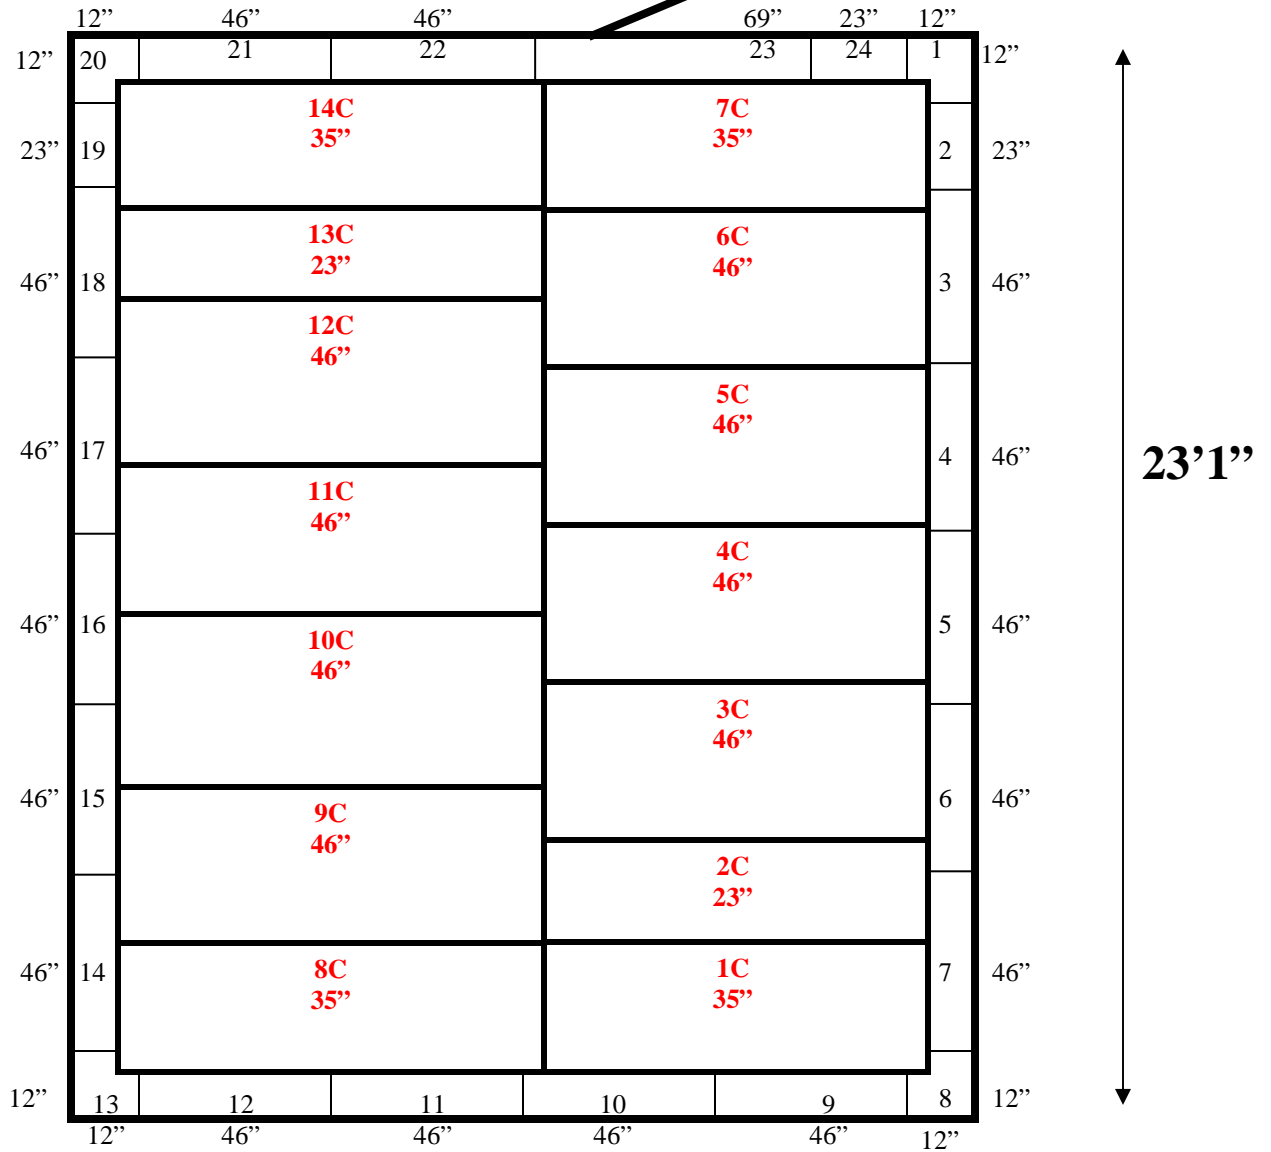

17'4"

(1)54"x81"
Swinging Door

17'4" x 23'1" x 8'8" H
Walk-In Freezer With Floor
Wall & Ceiling Panels Diagram

165-12
Green

17'4"

(1)54"x81"
Swinging Door

23'1"

Ceiling support: I-Beam & Hangers

**17'4" x 23'1" x 8'8" H
Walk-In Freezer With Floor
Floor Panels Diagram**

165-12
Green

**17'4" x 23'1" x 8'8" H
Walk-In Freezer With Floor**

**165-12
Cranberry**

**17'4" x 23'1" x 8'8" H
Walk-In Freezer With Floor**

165-12
Cranberry