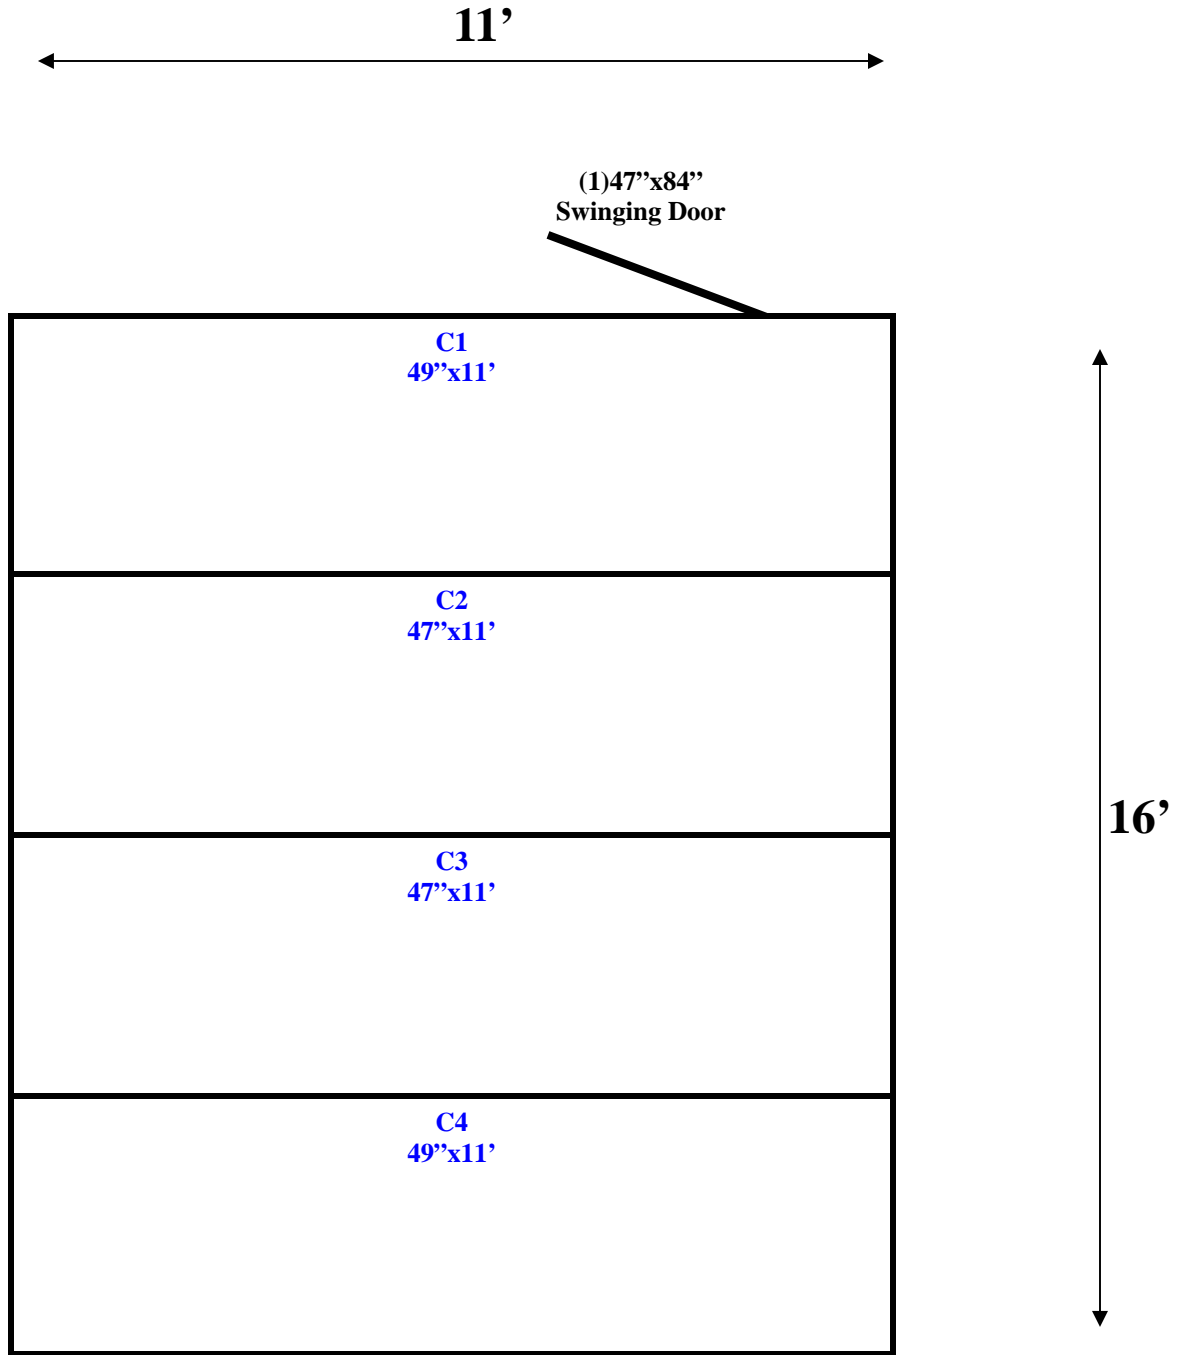

**11' x 16' x 10' H  
Walk-In Freezer With Floor  
Wall & Floor Panels Diagram**

166-12  
Black

**11' x 16' x 10' H  
Walk-In Freezer With Floor  
Ceiling Panels Diagram**

166-12  
Black

**16'4" x 21'2" x 8'8" H  
Walk-In Freezer With Floor**

**166-12  
Black**

**16'4" x 21'2" x 8'8" H  
Walk-In Freezer With Floor**

**166-12  
Black**