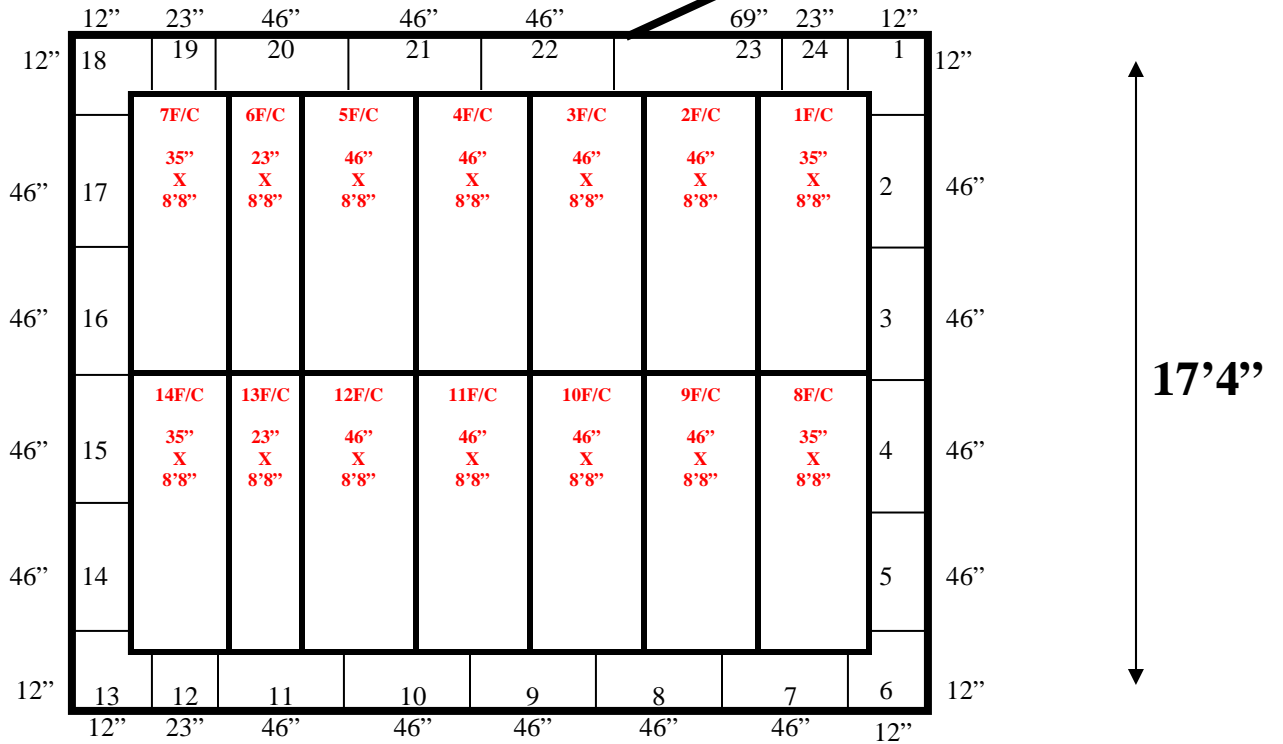

23'1"

(1)54"x78"
Swinging Door

Floor & Ceiling panels layout the same.

**17'4" x 23'1" x 8'8" H
Walk-In Cooler or Freezer
Wall & Ceiling Panels Diagram**

134-12
Brown

**17'4" x 23'1" x 8'8" H
Walk-In Freezer With Floor**

**134-12
Brown**

17'4" x 23'1" x 8'8" H
Walk-In Freezer With Floor

134-12
Brown