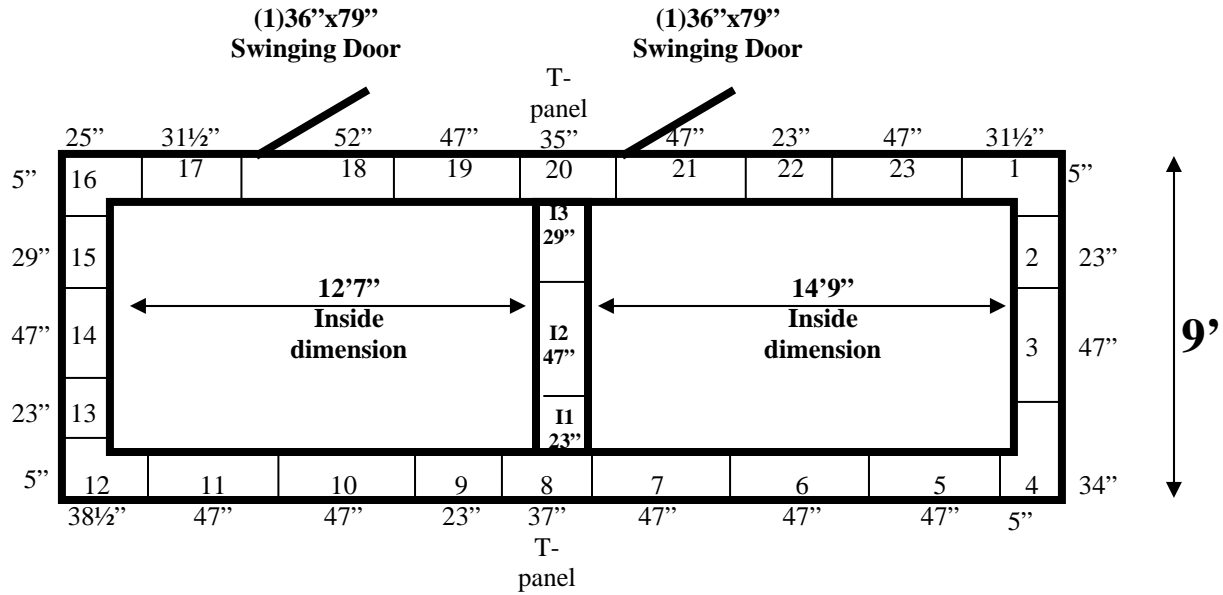

28'4"

C8	C7	C6	C5	C4	C3	C2	Ceiling panel 1
41½"	47"	47"	23"	37"	47"	47"	47"
X	X	X	X	X	X	X	X
9'	9'	9'	9'	9'	9'	9'	9'

C8	C7	C6	C5	C4	C3	C2	Floor panel 1
38½"	47"	47"	23"	41½"	47"	47"	47½"
X	X	X	X	X	X	X	X
9'	9'	9'	9'	9'	9'	9'	9'

9' x 28'4" x 8'4" H
 Combination Walk-In Cooler/Freezer with Floor
 Wall, Ceiling & Floor Panels Diagram

9' x 28'4" x 8'4" H
Combination Walk-In Cooler/Freezer with Floor

159-12
Yellow

9' x 28'4" x 8'4" H
Combination Walk-In Cooler/Freezer with Floor