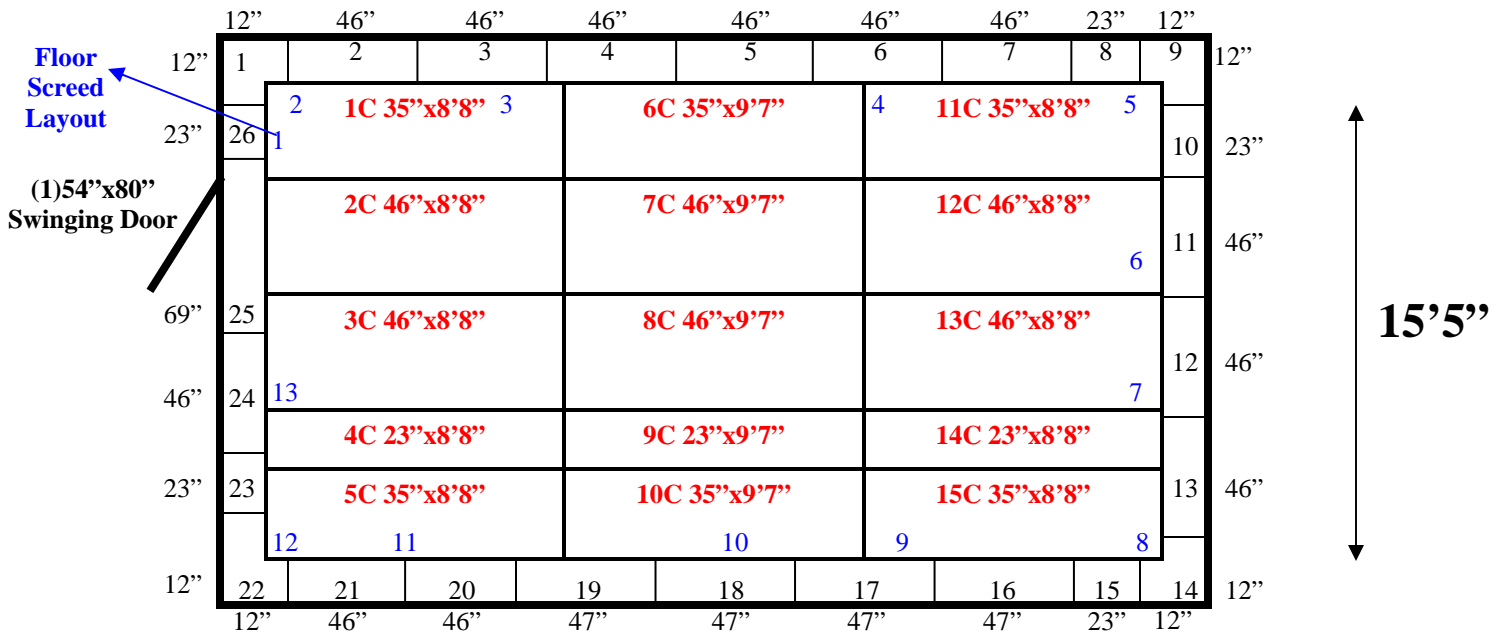

26'11"

Ceiling support: (2) beams & hangers

15'5" x 26'11" x 8'5" H (9'3" H with beam)
 Walk-In Cooler or Freezer
 Wall & Ceiling Panels Diagram

134-12
 Pink

15'5" x 26'11" x 8'5" H (9'3"H with Beams)
Walk-In Cooler or Freezer

134-12
Pink