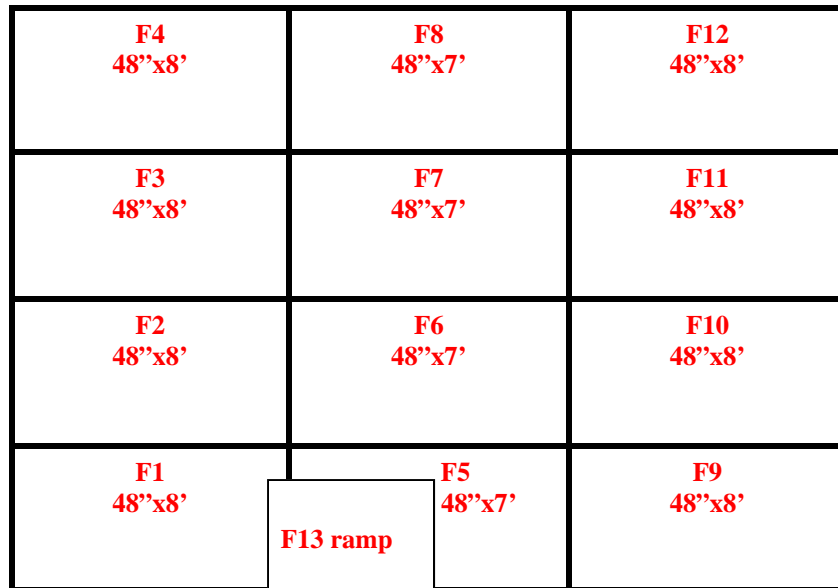

**16' x 23' x 8'8" H
Walk-In Freezer With Floor
Wall & Ceiling Panels Diagram**

158-12
grape

23'

16'

(1)42''x84''
Swinging Door

**16' x 23' x 8'8" H
Walk-In Freezer With Floor
Floor Panels Diagram**

158-12
grape

**16' x 23' x 8'8" H
Walk-In Freezer With Floor**

158-12
grape

**16' x 23' x 8'8" H
Walk-In Freezer With Floor**

158-12
grape