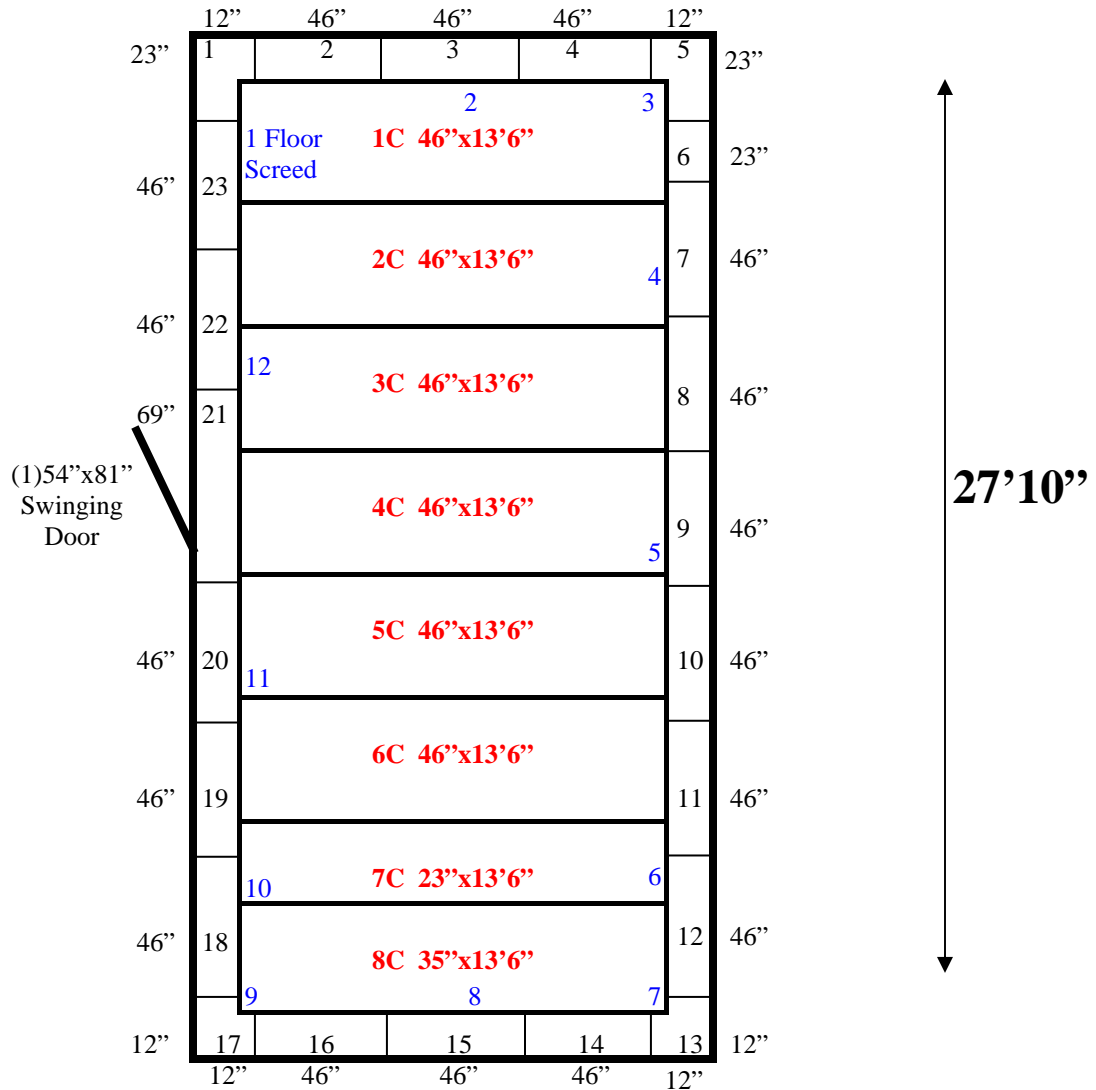

13'6"

**13'6" x 27'10" x 8'5" H  
Walk-In Cooler or Freezer  
Wall & Ceiling Panels Diagram**

134-12  
Green

**13'6" x 27'10" x 8'5" H  
Walk-In Cooler or Freezer**

**134-12  
Green**