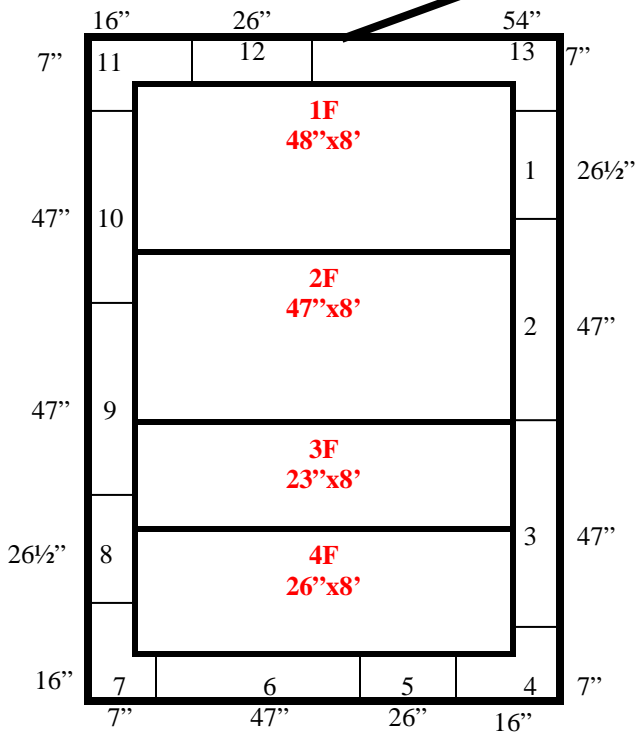

8'

8'

(1)36"x78"
Swinging Door

12'

Ceilings lag bolt down.

8' x 12' x 8' H
Walk-In Freezer With Floor
Wall, Ceiling & Floor Panels Diagram

156-12
Brown

**8' x 12' x 8' H
Walk-In Freezer With Floor**

**156-12
Brown**