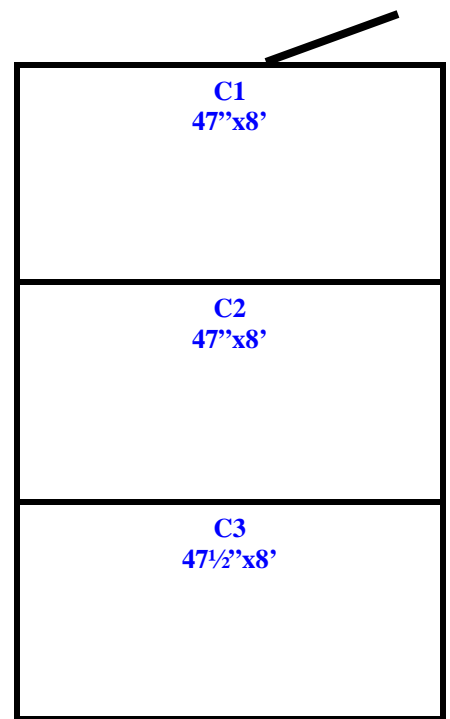

8'

8'

(1)36"x78"
Swinging Door

12'

Ceilings lag bolt down.

8' x 12' x 8' H
Walk-In Freezer With Floor
Wall, Ceiling & Floor Panels Diagram

156-12
Brown

**8' x 12' x 8' H
Walk-In Freezer With Floor**

**156-12
Brown**