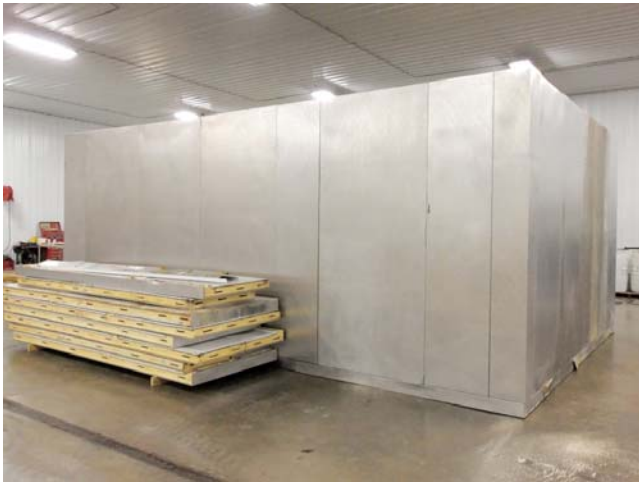

Interior ramp in freezer section.

Ceiling support: C-channel

**14'5" x 22'1" x 9'6" H
Walk-In Freezer With Floor
Wall, Ceiling Panels Diagram**

148-12
No color

14'5" x 22'1" x 9'6" H
Walk-In Combination Cooler / Freezer

148-12
No color

14'5" x 22'1" x 9'6" H
Walk-In Combination Cooler / Freezer

148-12
No color