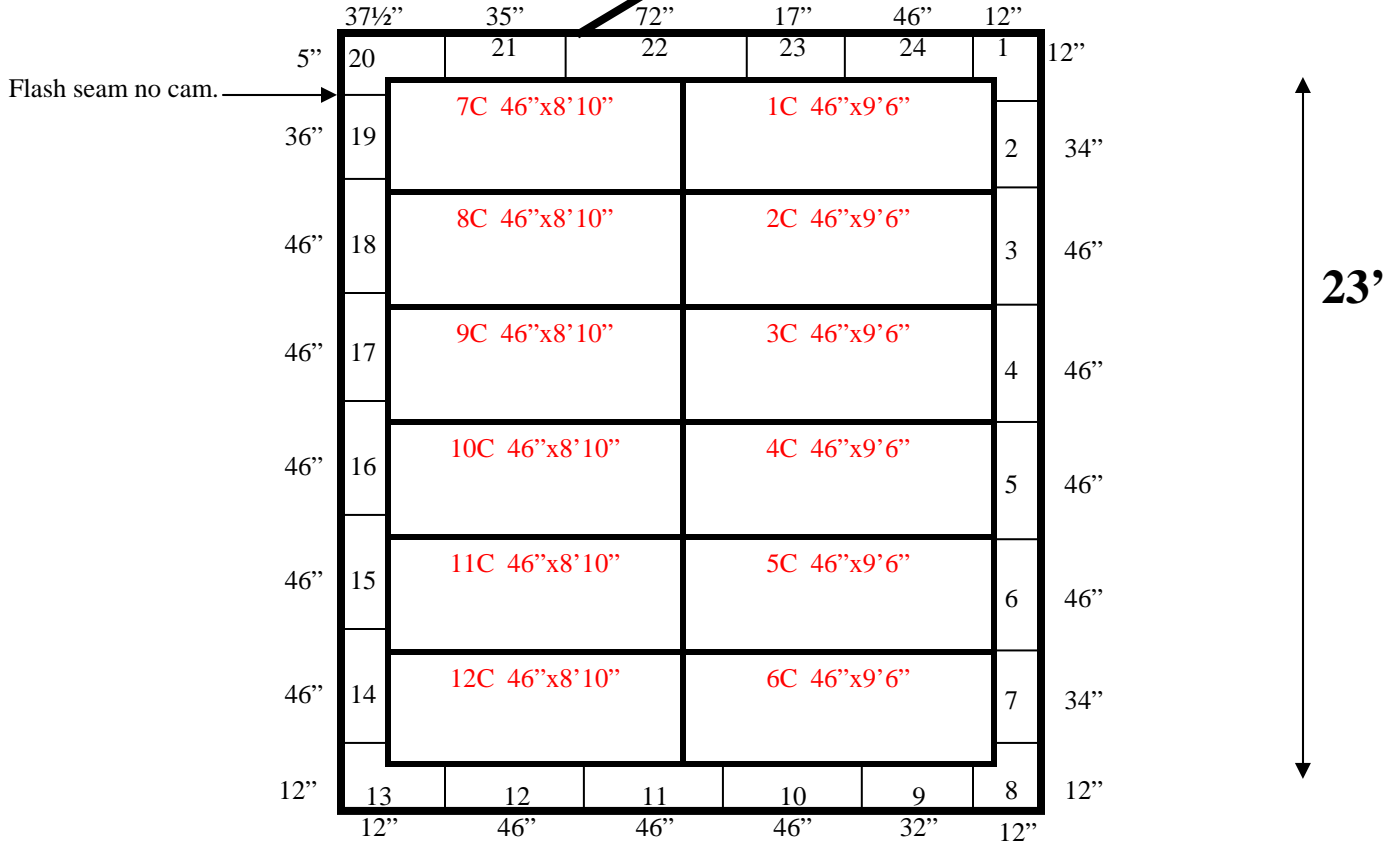

18'4"

(1)5'x7'
Swinging Door

Ceiling support: I-Beam & Hangers.

**18'4" x 23' x 10'2" H
Walk-In Cooler
Wall & Ceiling Panels Diagram**

500-12
Black

**18'4" x 23' x 10'2" H
Walk-In Cooler**

**500-12
Black**

**18'4" x 23' x 10'2" H
Walk-In Cooler**

**500-12
Black**