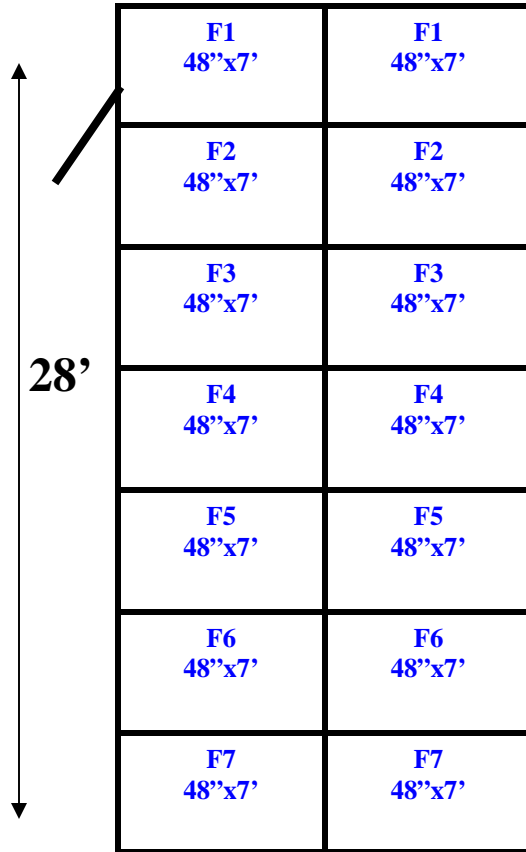

14'

14'

**14' x 28' x 8'8" H  
Walk-In Freezer With Floor  
Wall, Ceiling & Floor Panel Diagrams**

151-12  
Green

**14' x 28' x 8'8" H  
Walk-In Freezer With Floor**

**151-12  
Green**

**14' x 28' x 8'8" H**  
**Walk-In Freezer With Floor**