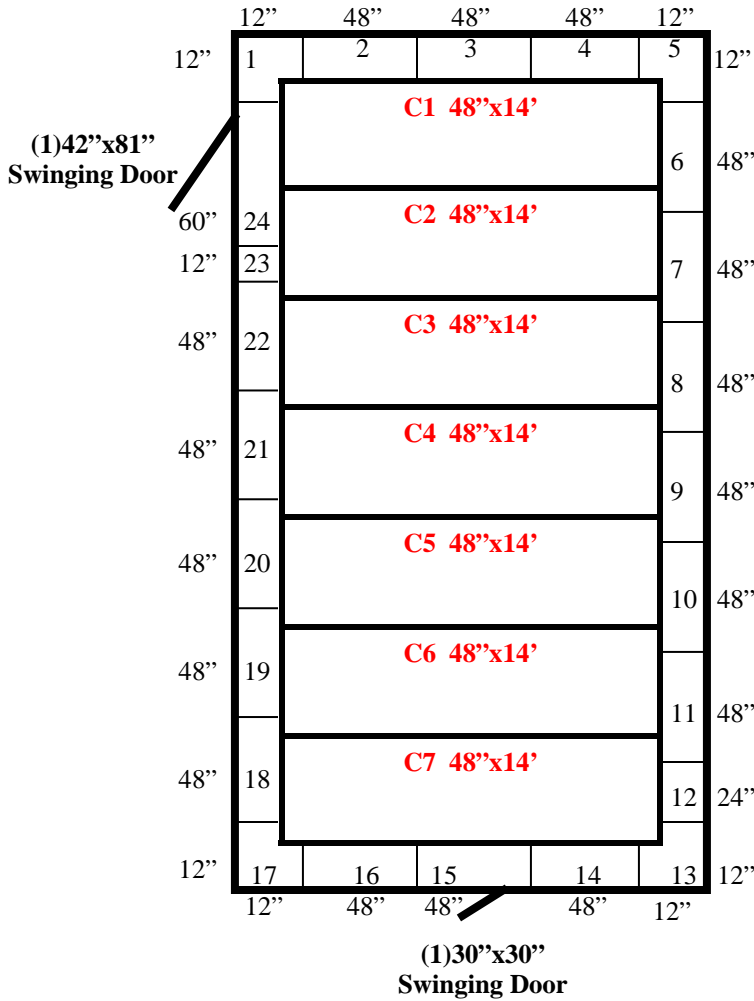

14'

14'

**14' x 28' x 8'8" H  
Walk-In Freezer With Floor  
Wall, Ceiling & Floor Panel Diagrams**

151-12  
Green

**14' x 28' x 8'8" H  
Walk-In Freezer With Floor**

**151-12  
Green**

**14' x 28' x 8'8" H**  
**Walk-In Freezer With Floor**