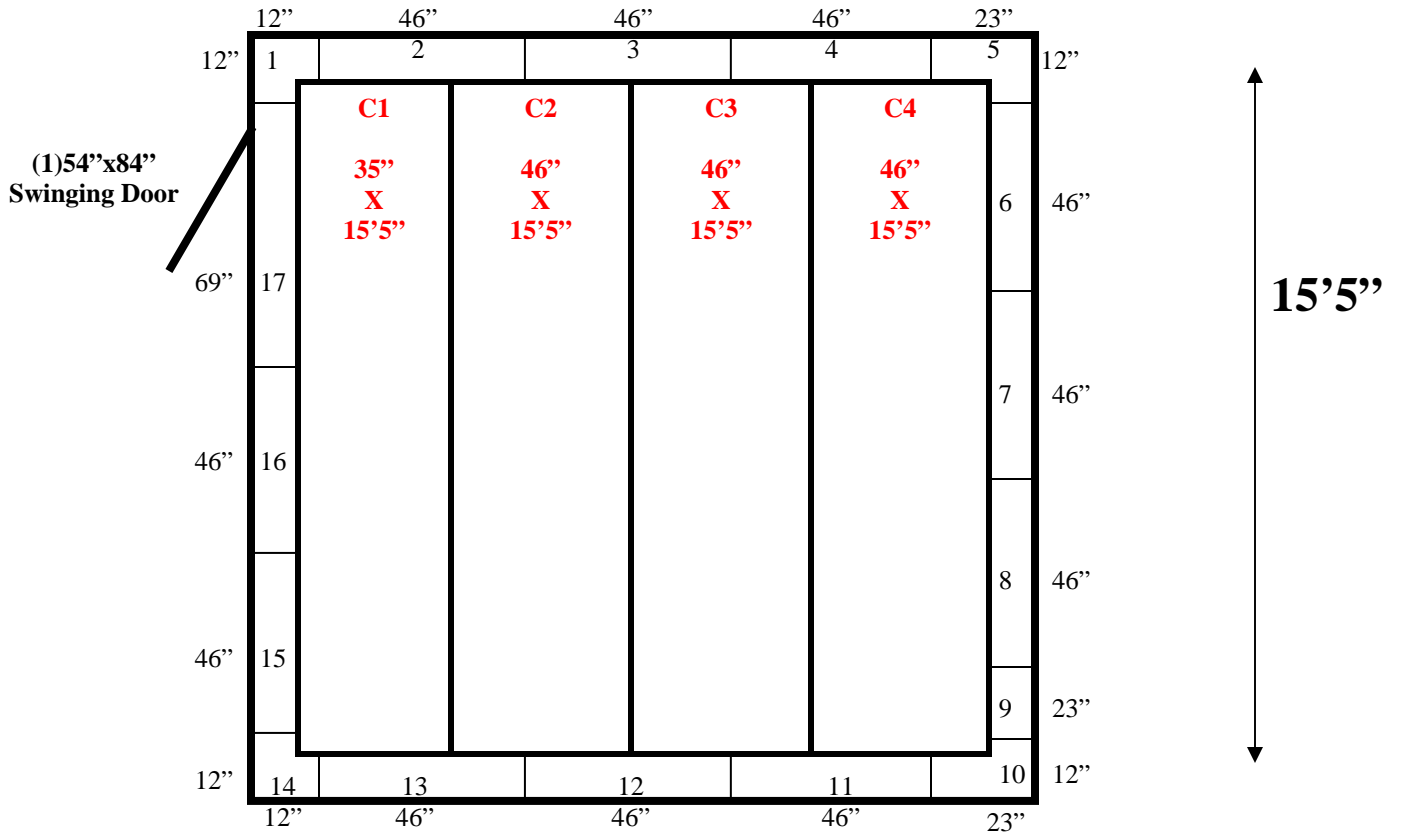

14'5"

**14'5" x 15'5" x 8'8" H
Walk-In Freezer With Floor
Wall & Ceiling Panels Diagram**

118-12
Blue

14'5"

(1)54"x84"
Swinging
Door

15'5"

**14'5" x 15'5" x 8'8" H
Walk-In Freezer With Floor
Floor Panels Diagram**

14'5"

(1)54"x84"
Swinging
Door

15'5"

14'5" x 15'5" x 8'8" H
Walk-In Freezer With Floor
Diamond Plate Diagram

**14'5" x 15'5" x 8'8" H
Walk-In Freezer With Floor**

**118-12
Blue**

**14'5" x 15'5" x 8'8" H
Walk-In Freezer With Floor**

**118-12
Blue**